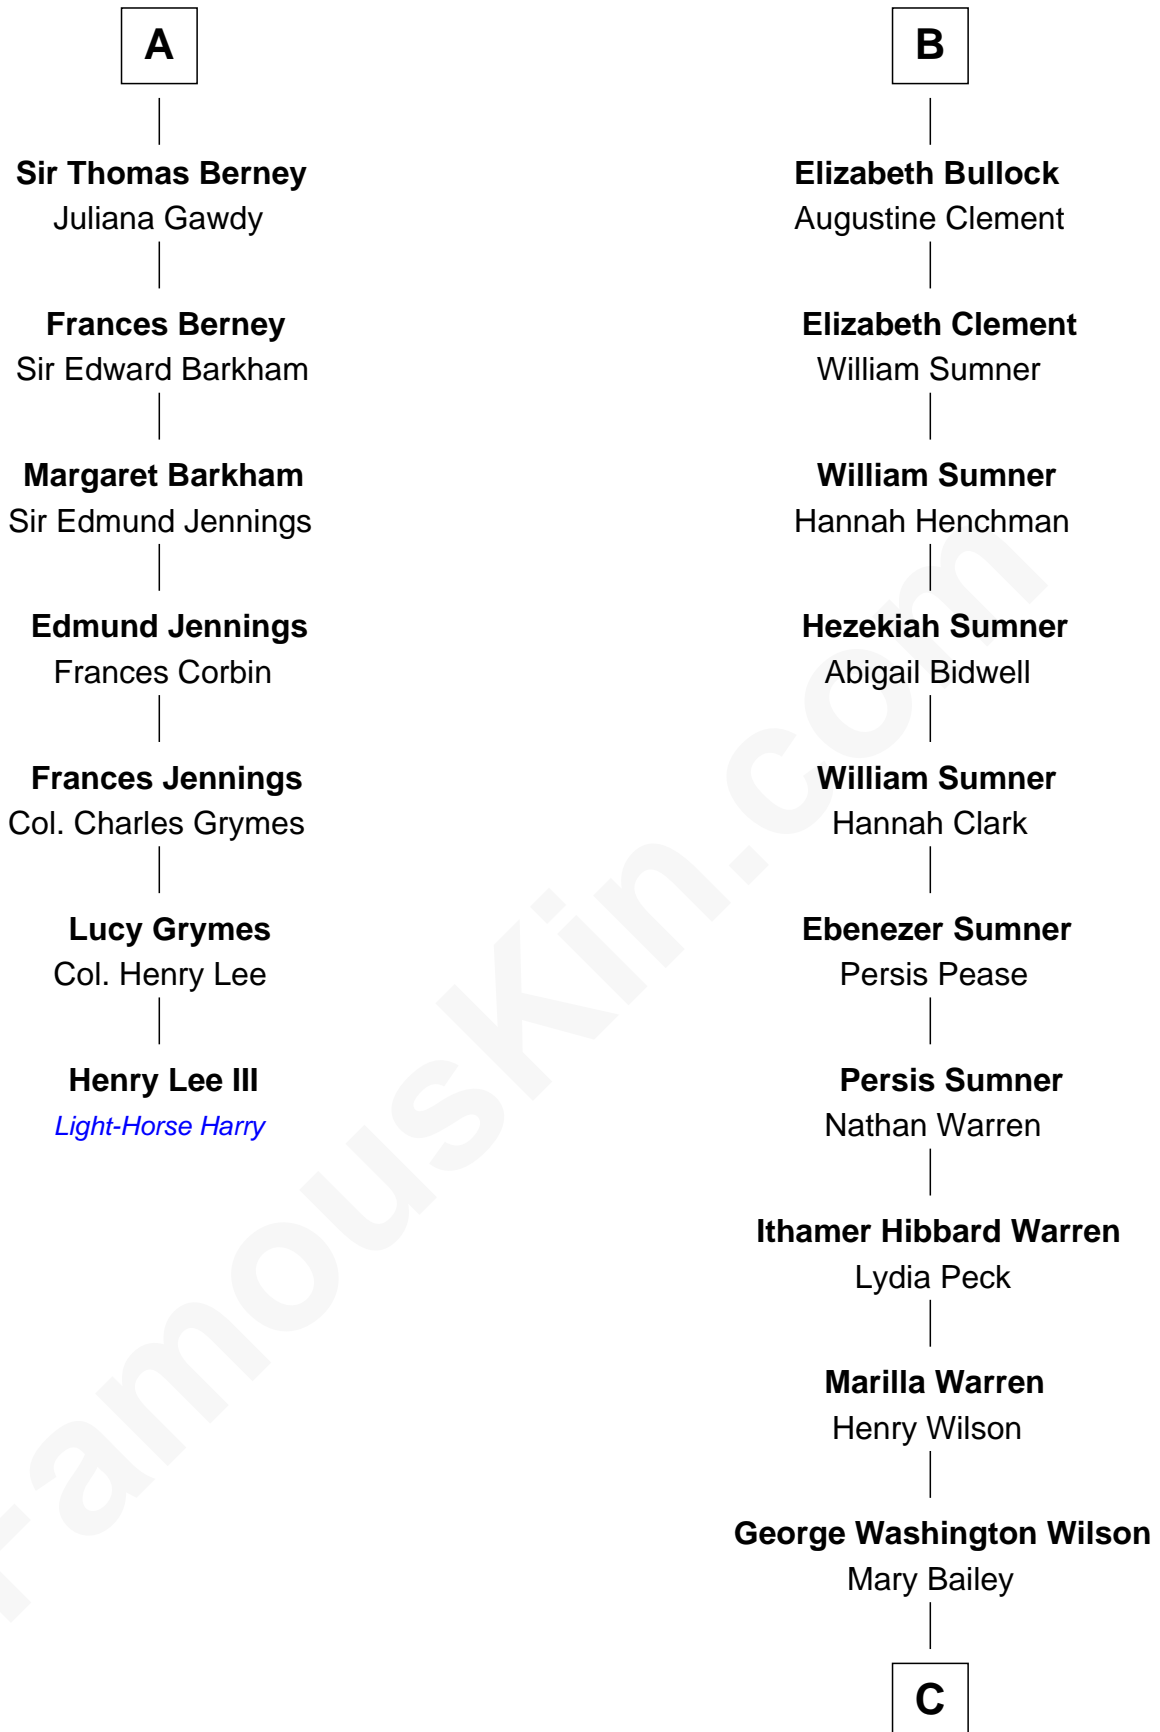

FamousKin.com Relationship Chart of

Henry Lee III

9th Governor of Virginia

13th cousin 8 times removed of

Kevin Love

NBA All-Star Player

Sir Richard Sergeaux

Philippe Fitzalan

C

William Henry Wilson

Alta Lenora Chitwood

William Coral Wilson

Edith Sophia Sthole

Emily Glee Wilson

Edward Milton Love

Stanley Sthole Love