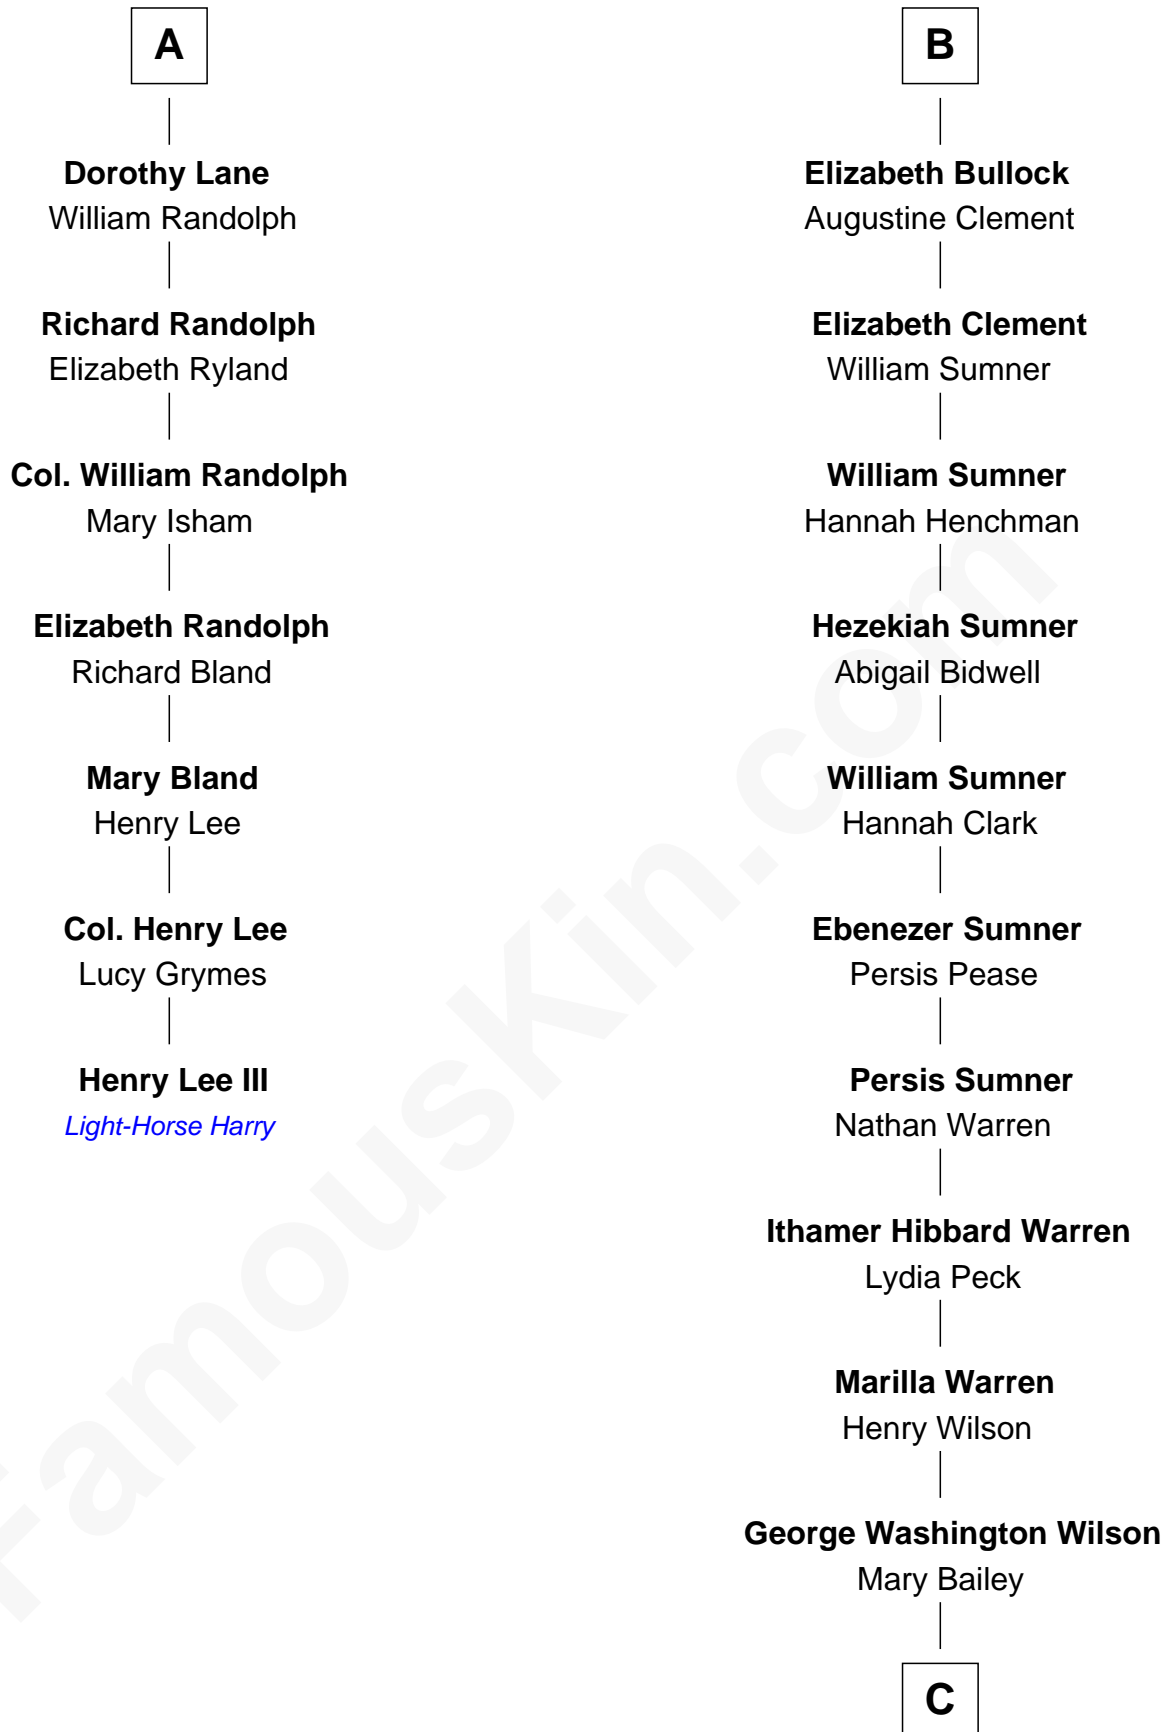

# FamousKin.com Relationship Chart of

**Henry Lee III**

*9th Governor of Virginia*

13th cousin 7 times removed of

**Mike Love**

*Co-Founder of The Beach Boys*

**Sir John Howard**

*with wife  
Alice Tendring*

*with wife  
Margaret de Plaiz*

**Sir Robert Howard**  
Margaret Mowbray

**Sir John Howard**  
Joan Walton

**Katherine Howard**  
Sir Edward Neville

**Elizabeth Howard**  
Sir John de Vere

**Catherine Neville**  
Robert Tanfield

**Joan de Vere**  
Sir William Norreys

**William Tanfield**  
Elizabeth Stavely

**Margaret Norreys**  
Gilbert Bullock

**Frances Tanfield**  
Bridget Cave

**Thomas Bullock**  
Alice Kingsmill

**Anne Tanfield**  
Clement Vincent

**Richard Bullock**  
Alice Berrington

**Elizabeth Vincent**  
Richard Lane

**William Bullock**  
-----

**A**

**B**

**C**

**William Henry Wilson**

Alta Lenora Chitwood