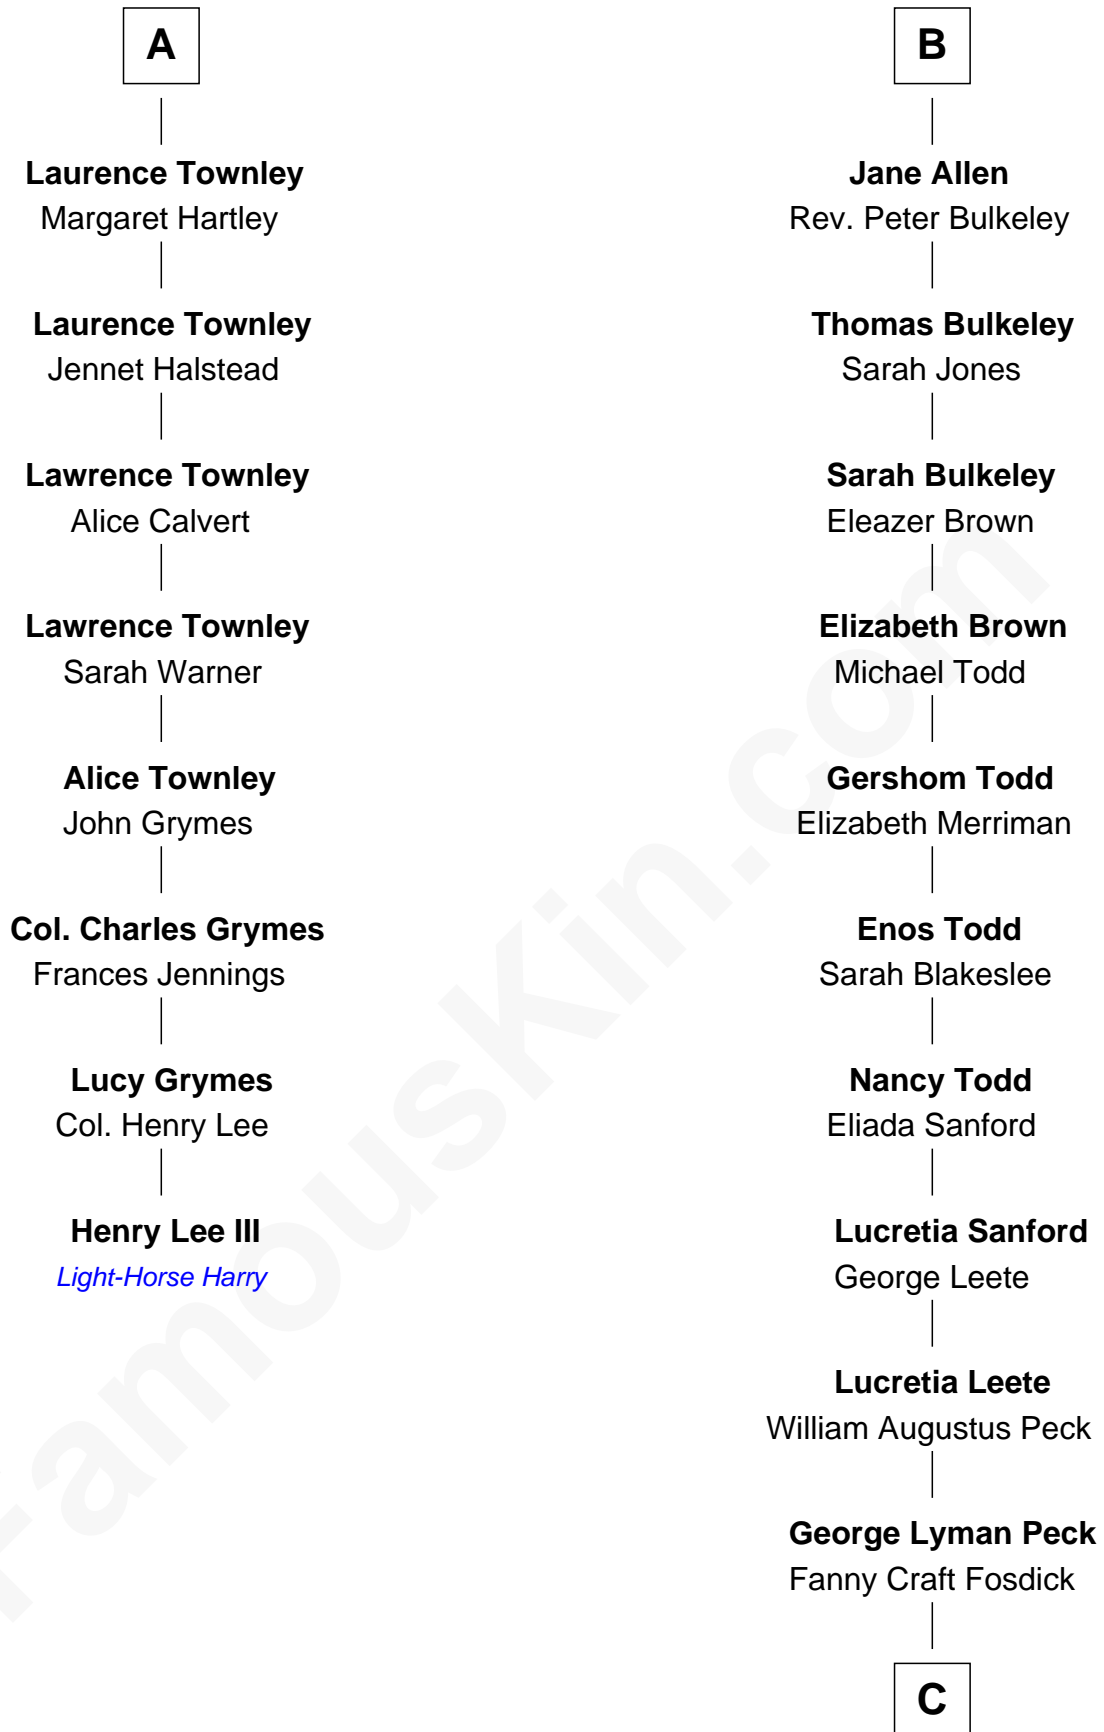

FamousKin.com Relationship Chart of

Henry Lee III

9th Governor of Virginia

14th cousin 6 times removed of

Mizuo Peck

TV and Movie Actress

C

George Leete Peck
Katharine May Tolles

Laurence Tolles Peck
Barbara Field

George Leete Peck
Sanae Mizusawa

Mizuo Peck
TV and Movie Actress