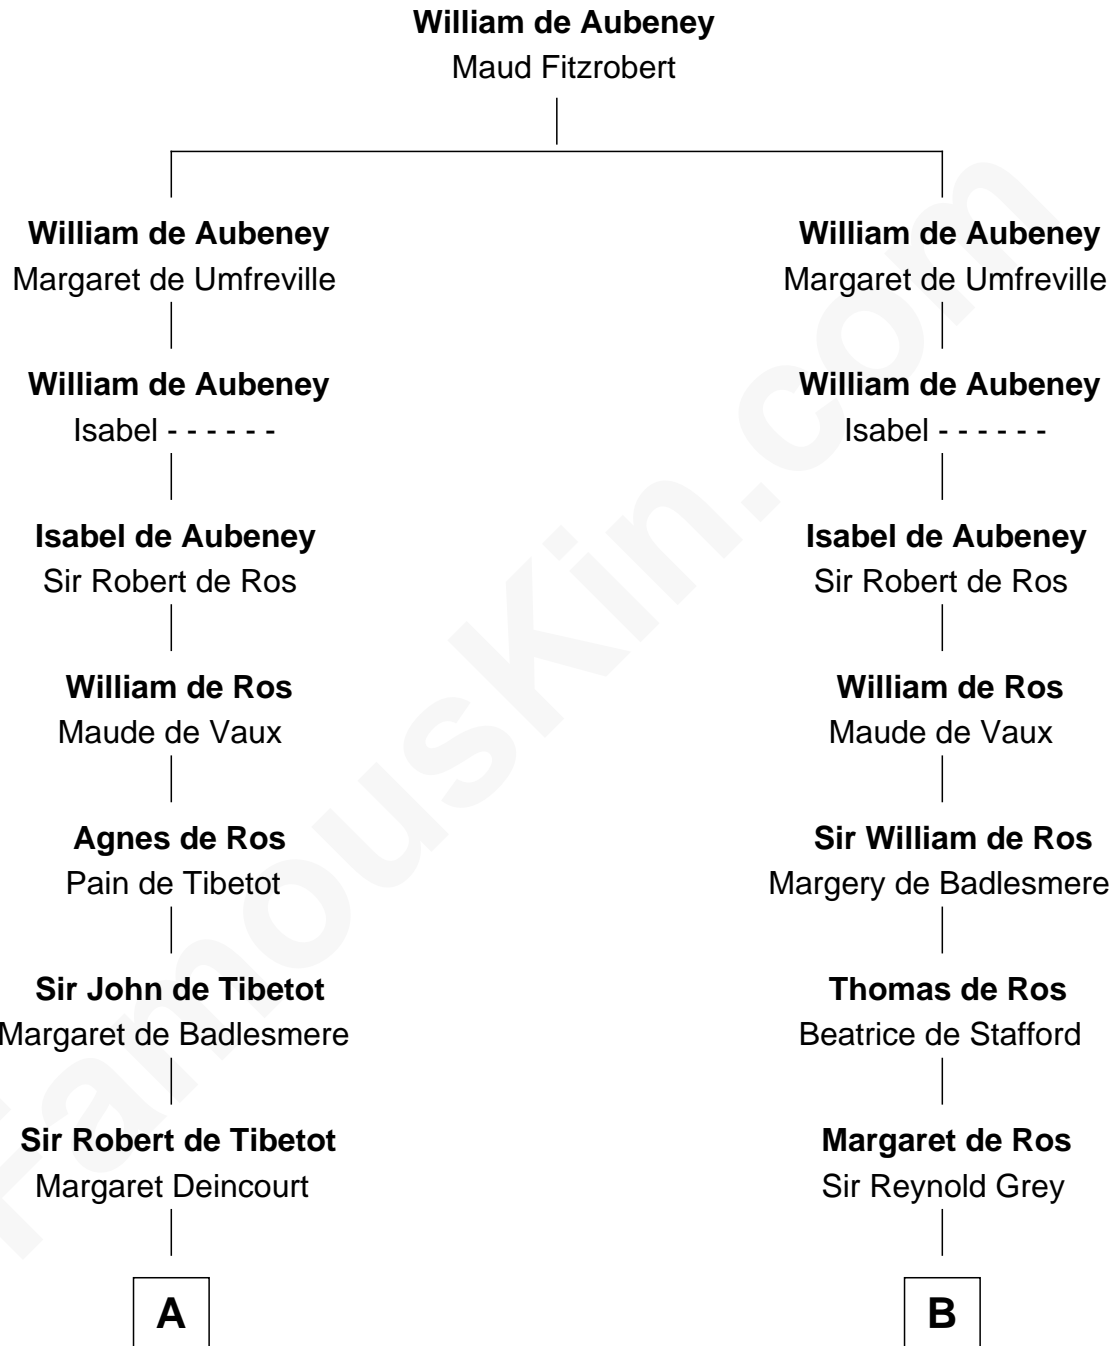

# FamousKin.com Relationship Chart of

**Henry Lee III**

*9th Governor of Virginia*

21st cousin of

**Oliver Wendell Holmes, Sr.**

*American "Fireside" Poet*

**C**

**Mary Isham**  
Col. William Randolph

**Elizabeth Randolph**  
Richard Bland

**Mary Bland**  
Henry Lee

**Col. Henry Lee**  
Lucy Grymes

**Henry Lee III**  
*Light-Horse Harry*

**D**

**Mercy Bradstreet**  
Dr. James Oliver

**Sarah Oliver**  
Jacob Wendell