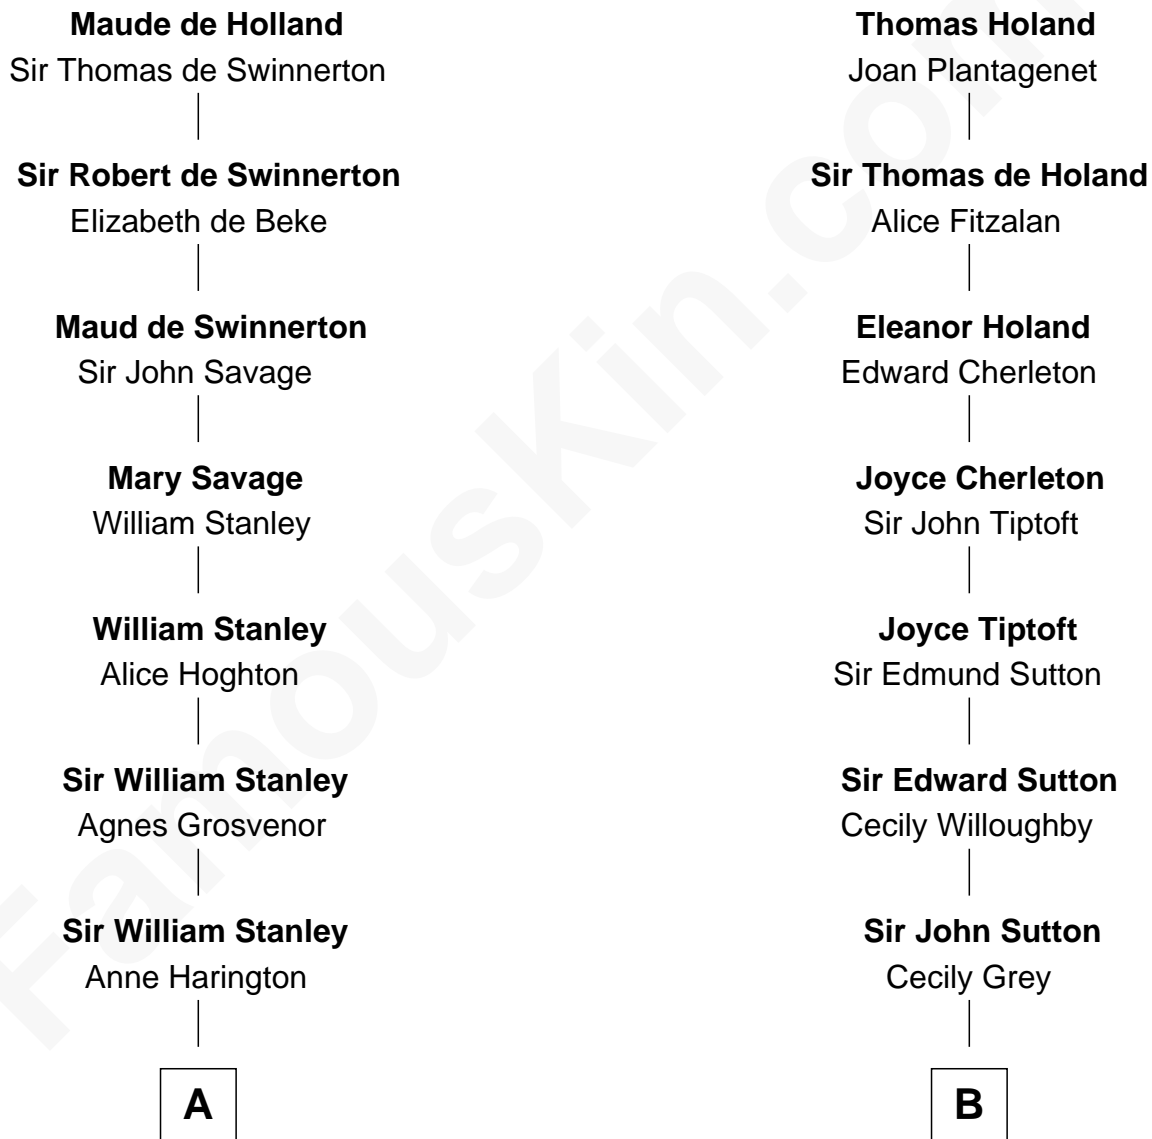

## Relationship Chart of

### Henry Lee III

9th Governor of Virginia

14th cousin 2 times removed of

**Oliver Wendell Holmes, Sr.**

American "Fireside" Poet

**Sir Robert de Holland**

Maude la Zouche

**A**

**Peter Stanley**  
Cecily Tarleton

**Anne Stanley**  
Edward Sutton

**Anne Sutton**  
Richard Eltonhead

**Alice Eltonhead**  
Henry Corbin

**Laetitia Corbin**  
Richard Lee

**Henry Lee**  
Mary Bland

**Col. Henry Lee**  
Lucy Grymes