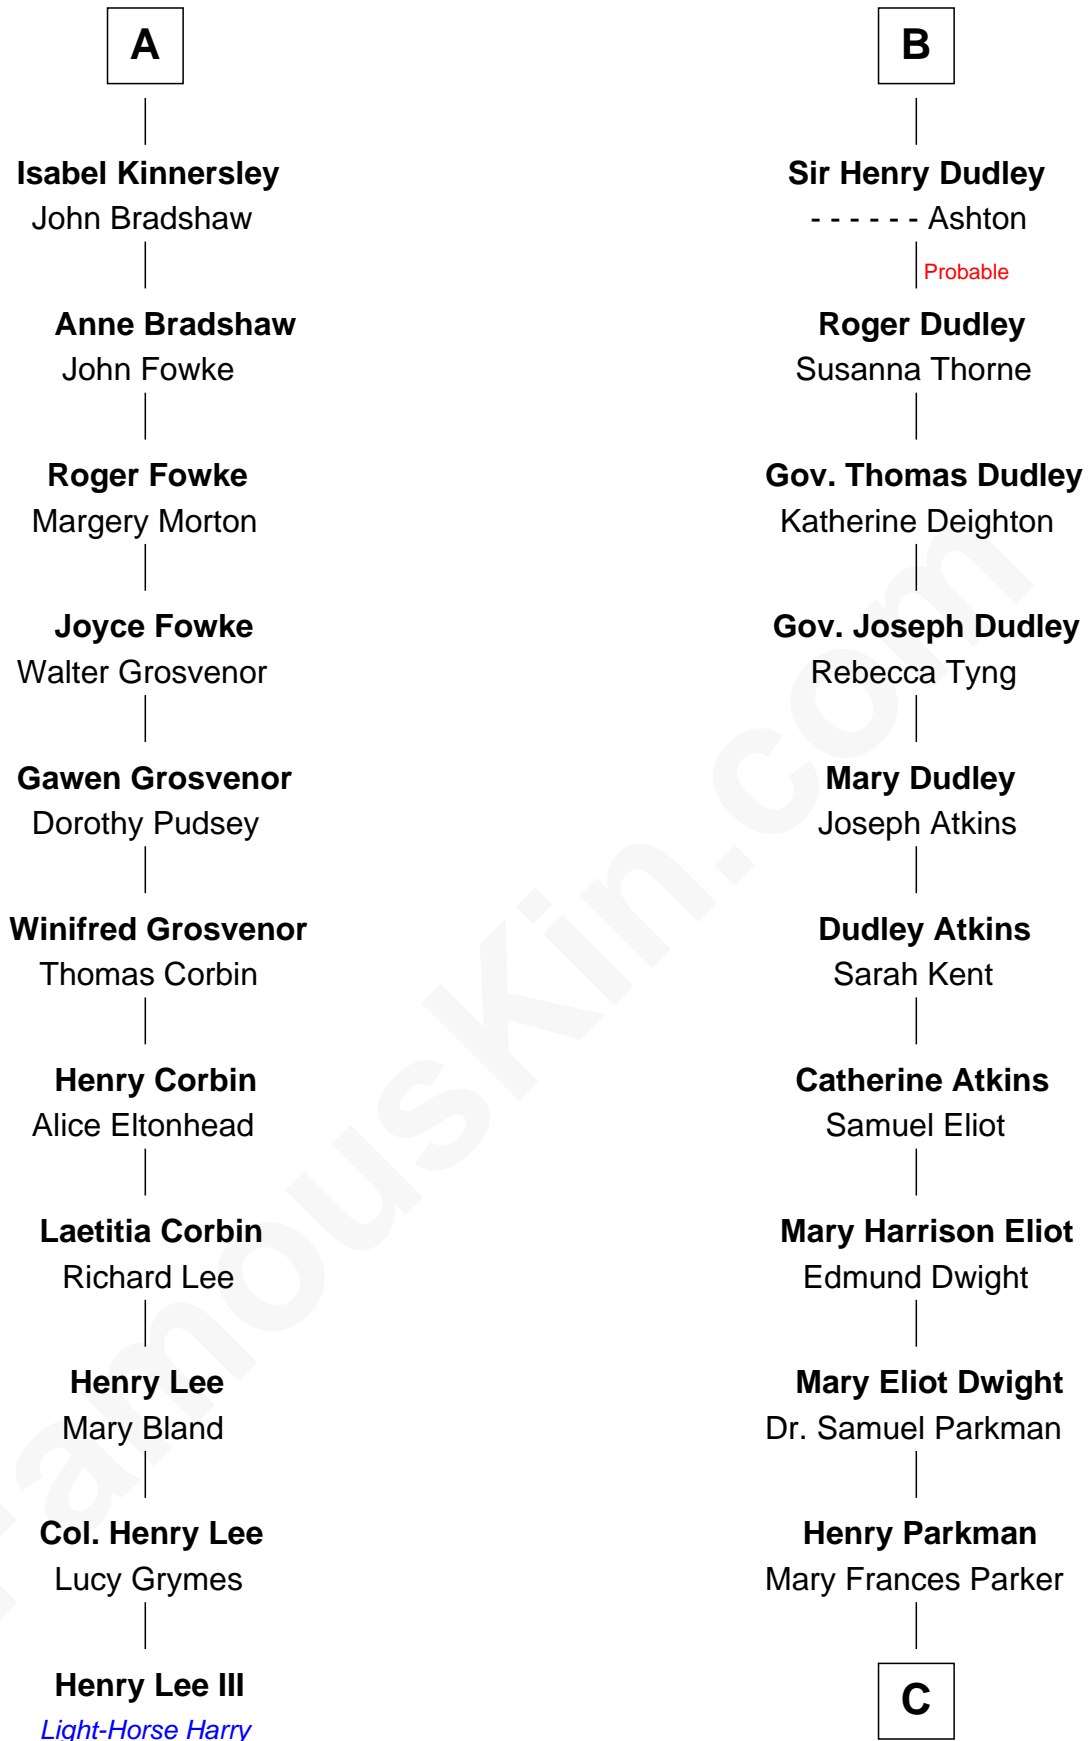

FamousKin.com

Relationship Chart of

Henry Lee III

9th Governor of Virginia

17th cousin 1 time removed of

Endicott Peabody

62nd Governor of Massachusetts

C

Mary Elizabeth Parkman
Rt. Rev. Malcolm Endicott Peabody

Endicott Peabody
62nd Governor of Massachusetts

FamousKin.com