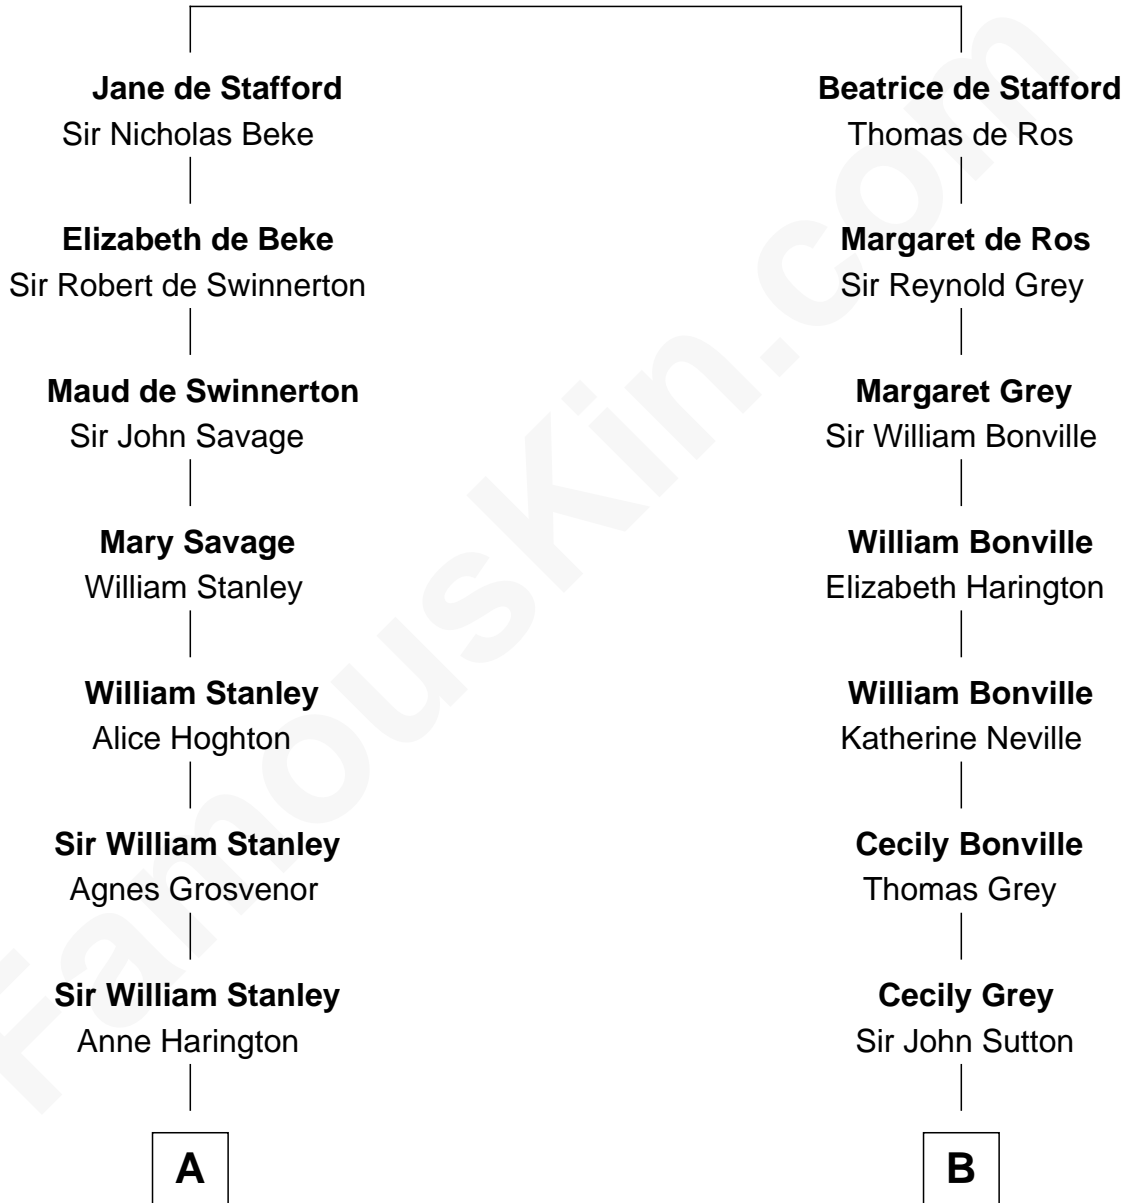

Ralph de Stafford

with wife
Katherine de Hastang

with wife
Margaret de Audley