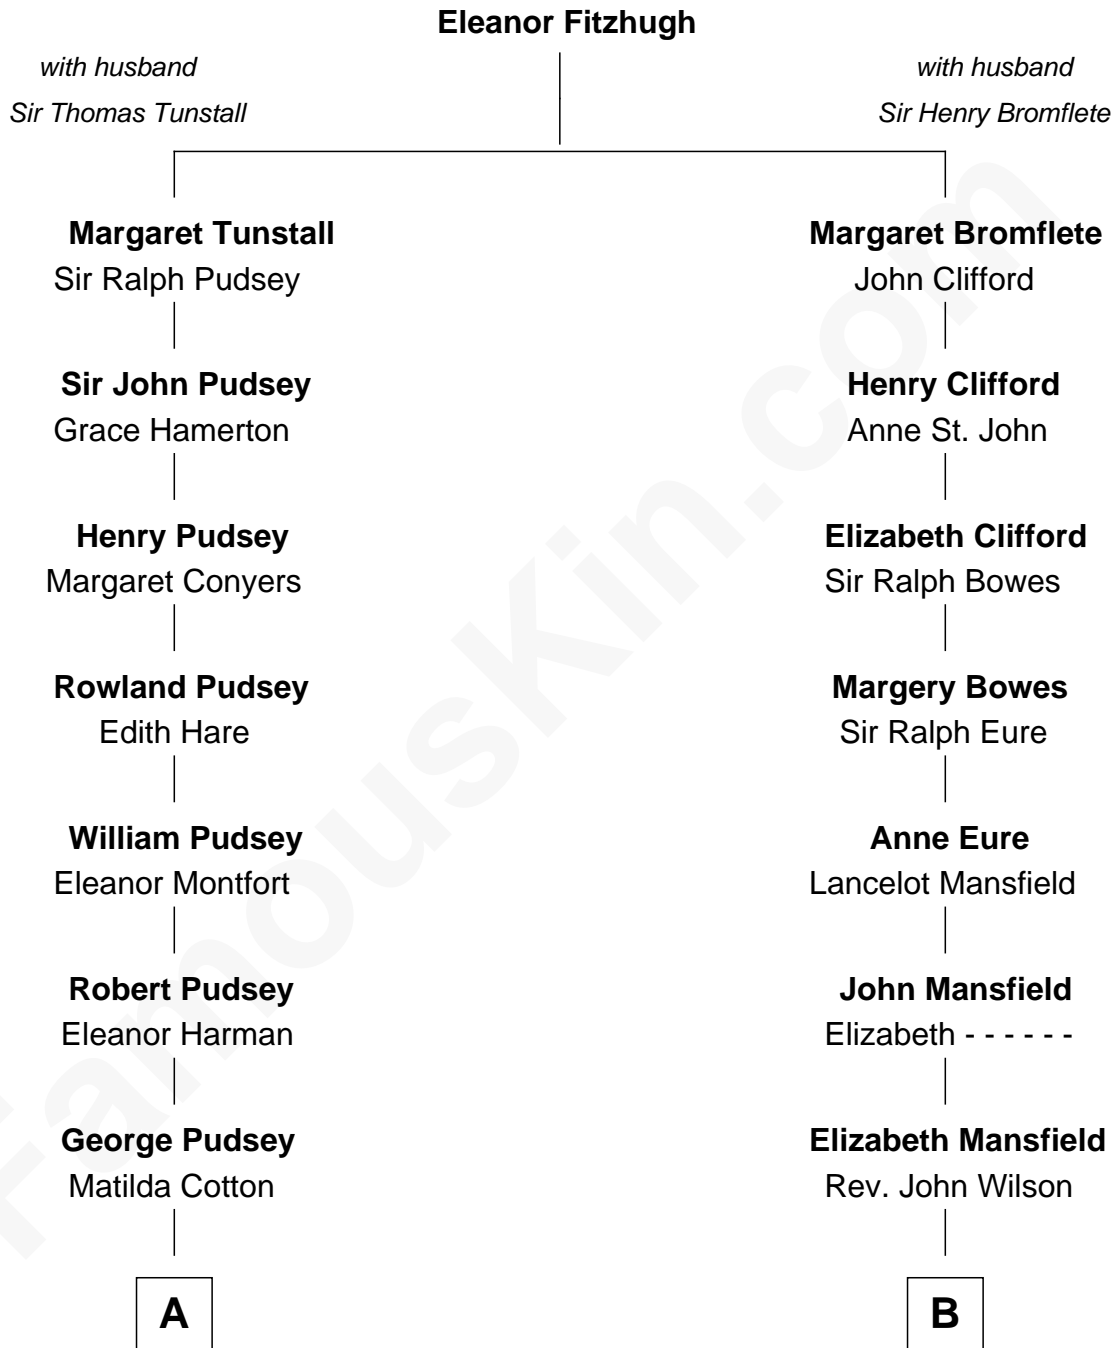

## Relationship Chart of

### Henry Lee III

9th Governor of Virginia

13th cousin 3 times removed of

**Endicott Peabody**

62nd Governor of Massachusetts

**A**

**Dorothy Pudsey**  
Gawen Grosvenor

**Winifred Grosvenor**  
Thomas Corbin