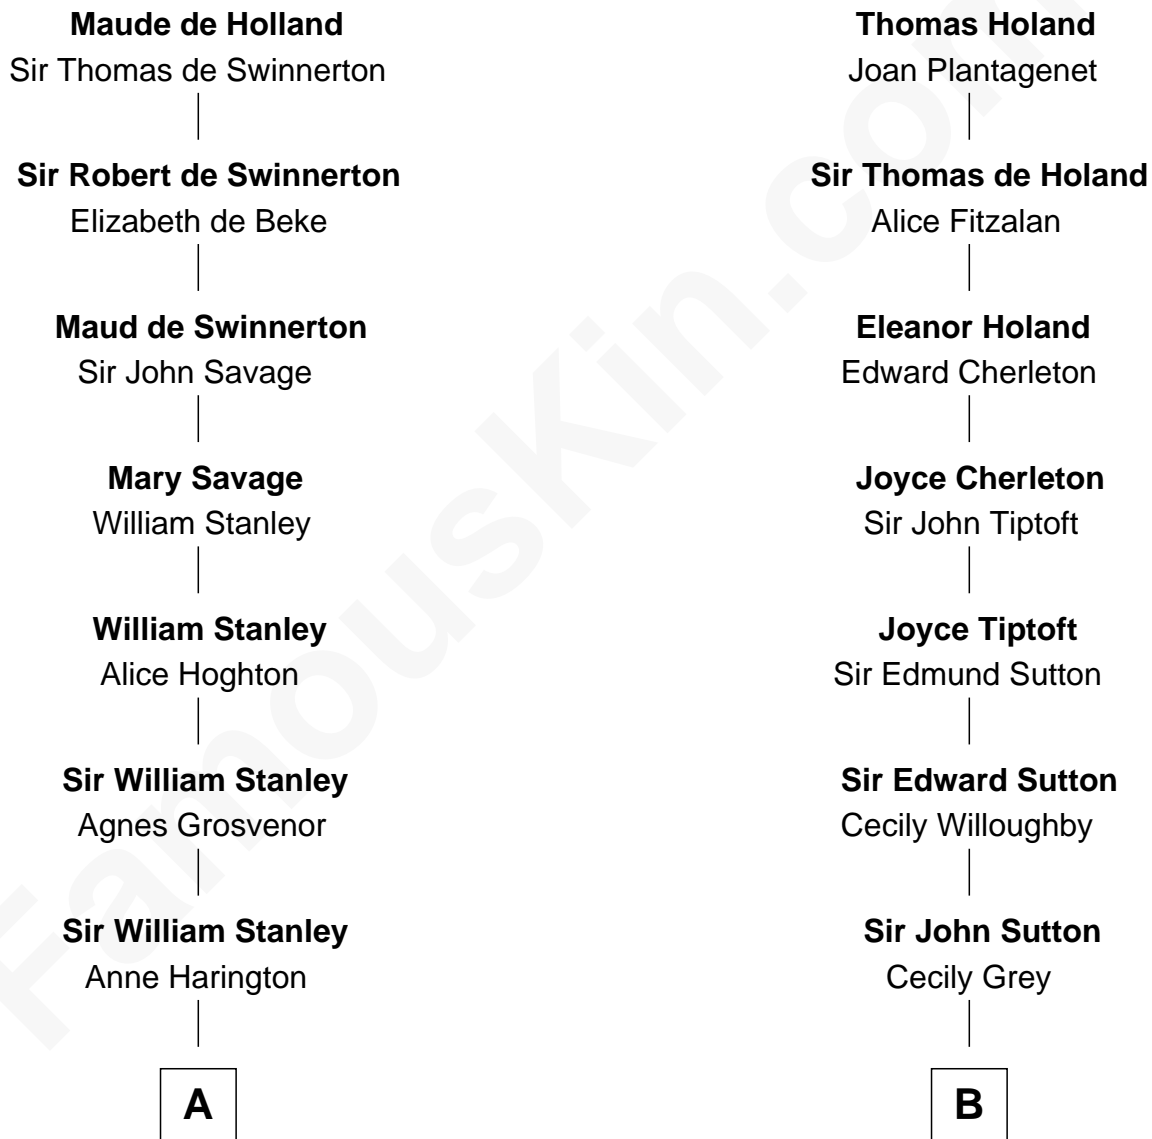

FamousKin.com

Relationship Chart of

Henry Lee III

9th Governor of Virginia

14th cousin 4 times removed of

Endicott Peabody

62nd Governor of Massachusetts

Sir Robert de Holland

Maude la Zouche

C

Mary Elizabeth Parkman
Rt. Rev. Malcolm Endicott Peabody

Endicott Peabody
62nd Governor of Massachusetts

FamousKin.com