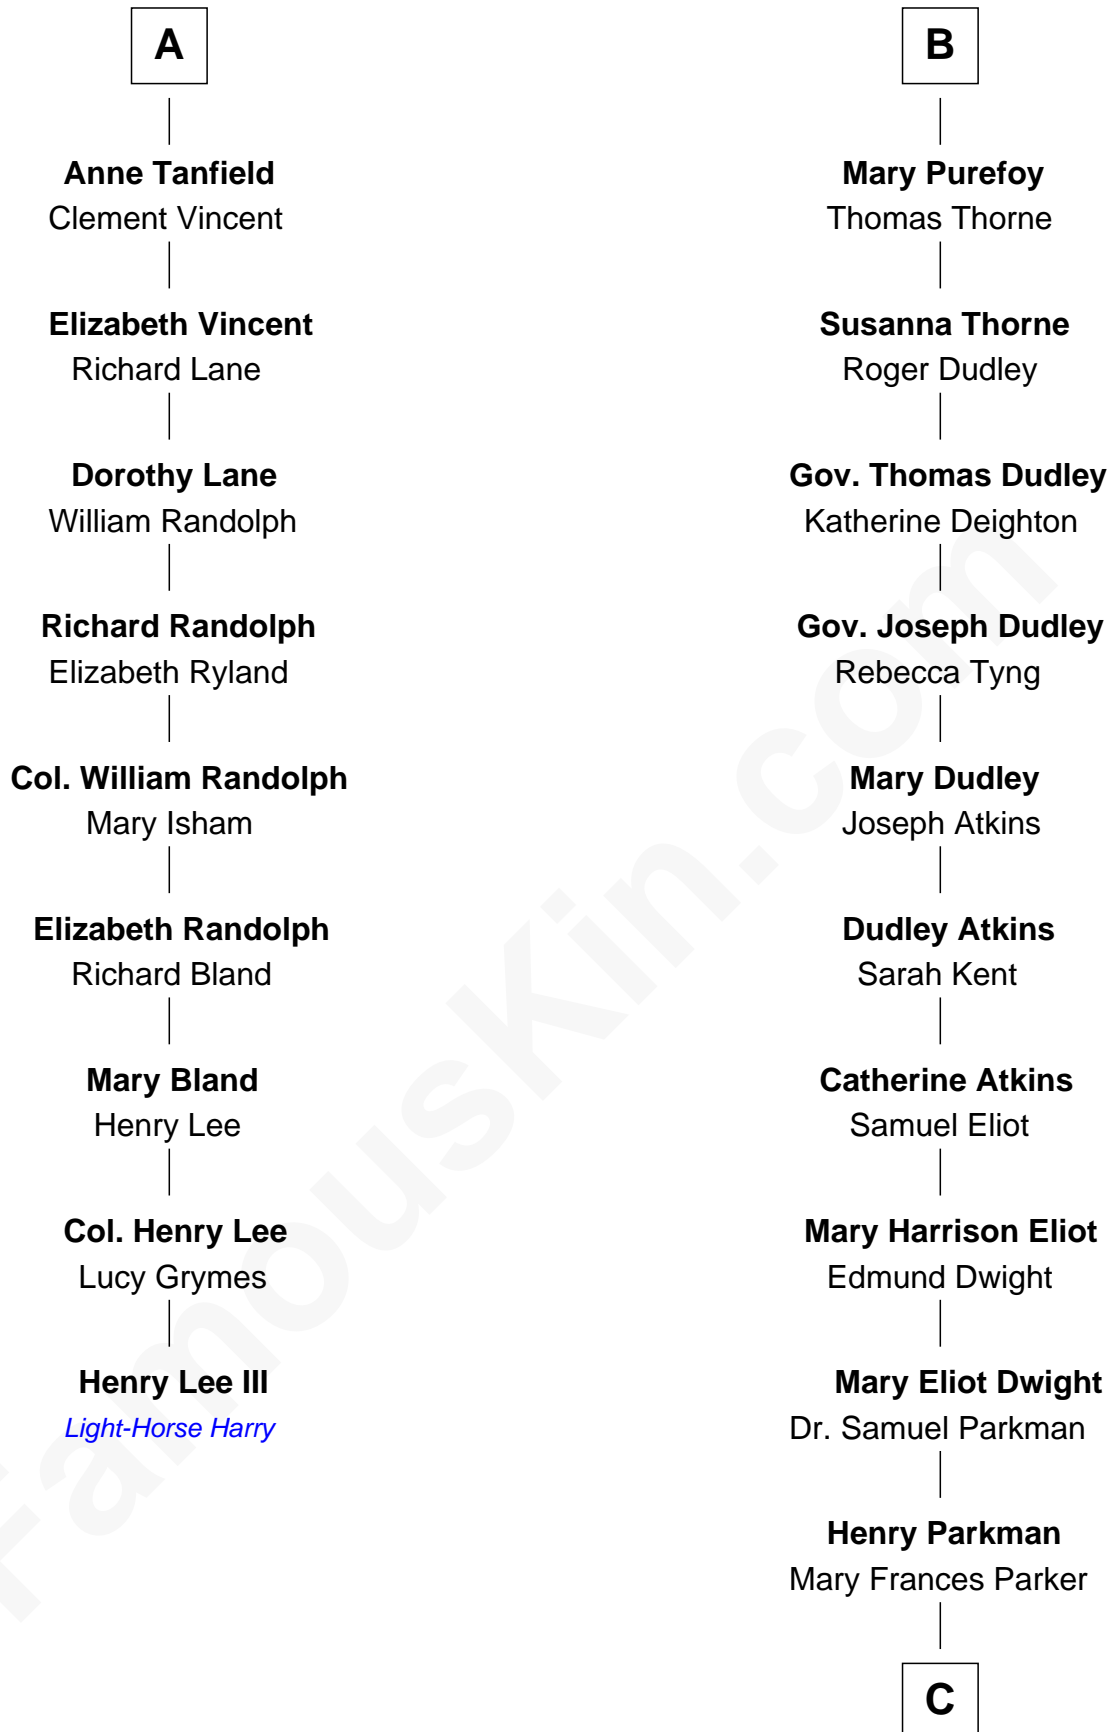

Margaret de Scales

**Sir John Howard**

Alice Tendring

**Sir Robert Howard**

Margaret Mowbray

**Katherine Howard**

Sir Edward Neville

**Catherine Neville**

**Beatrice Brewes**

Sir Hugh Shirley

**Sir Ralph Shirley**

Joan Basset

**Beatrice Shirley**

John Brome

**Isabel Brome**

John Denton

**Alice Denton**

Nicholas Purefoy

**Edward Purefoy**

Anne Fettiplace

**B**

C

**Mary Elizabeth Parkman**  
Rt. Rev. Malcolm Endicott Peabody

**Endicott Peabody**  
*62nd Governor of Massachusetts*