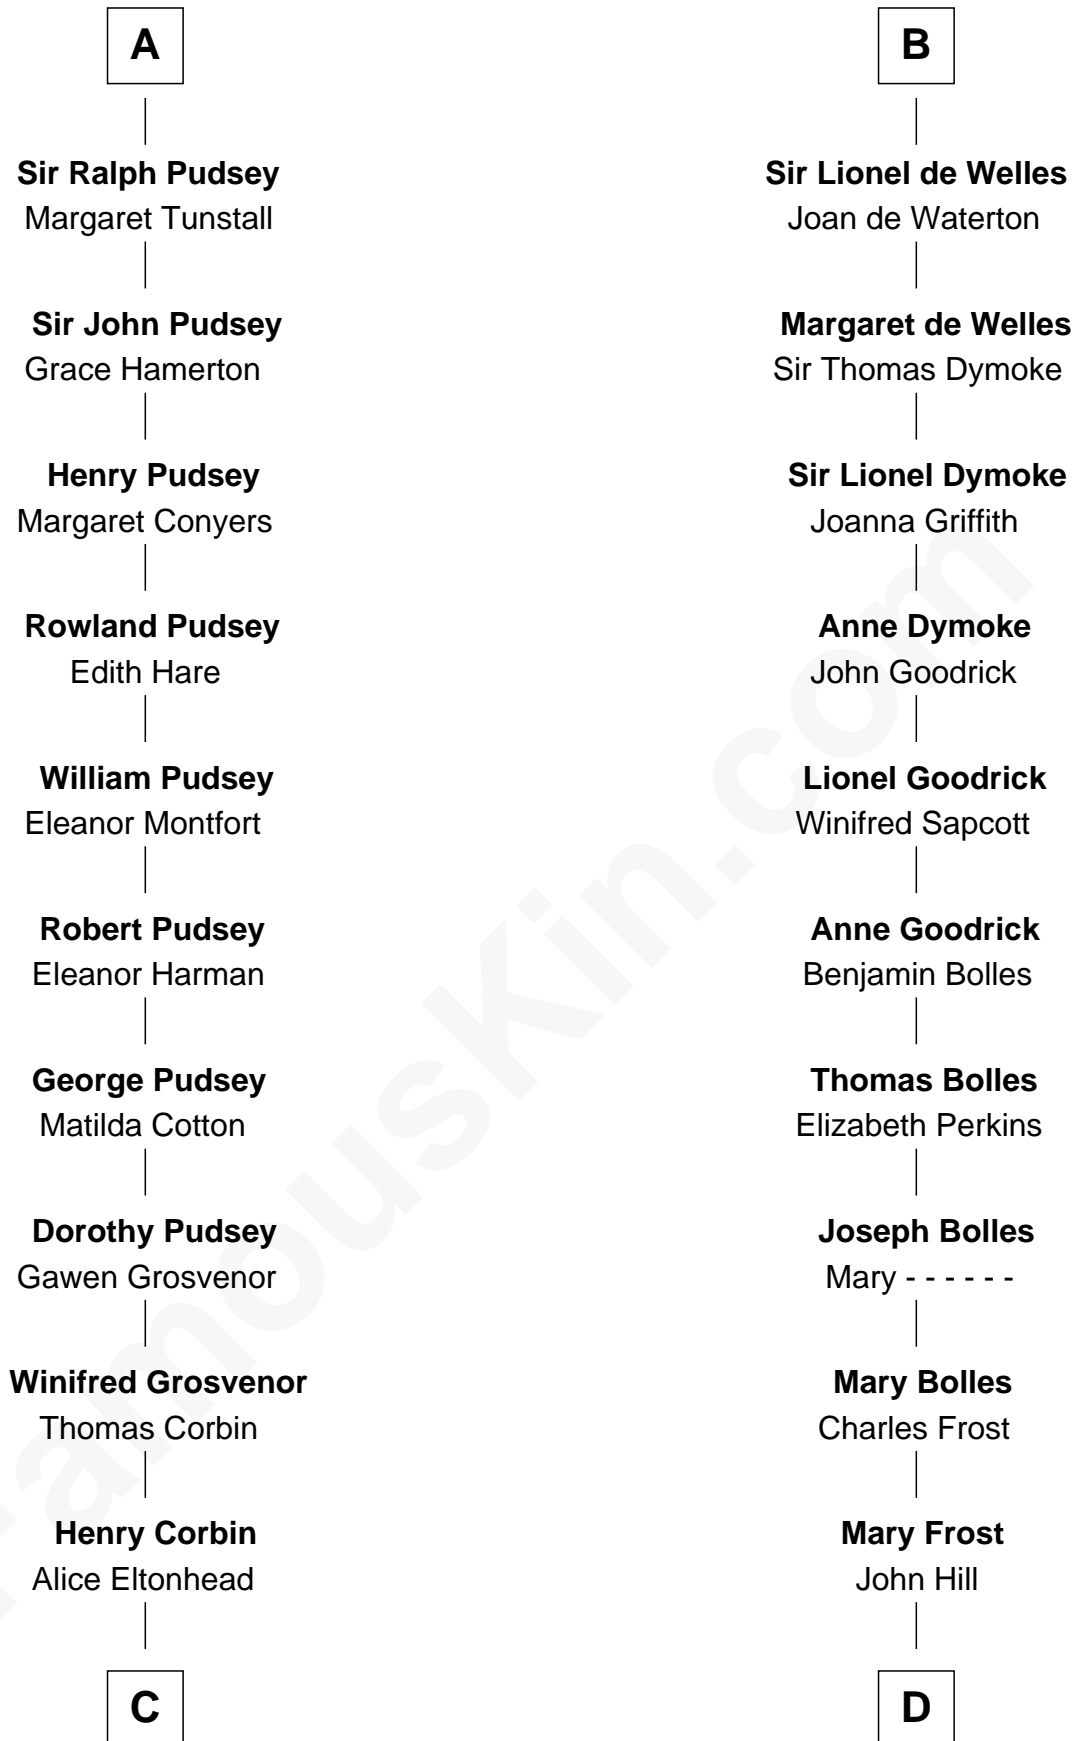

FamousKin.com Relationship Chart of

Henry Lee III

9th Governor of Virginia

20th cousin of

Ichabod Goodwin

27th Governor of New Hampshire

C

Laetitia Corbin

Richard Lee

Henry Lee

Mary Bland

Col. Henry Lee

Lucy Grymes

Henry Lee III

Light-Horse Harry

D

Elisha Hill

Mary Plaisted

Hannah Hill

Dominicus Goodwin

Samuel Goodwin

Anna Thompson Gerrish

Ichabod Goodwin

27th Governor of New Hampshire