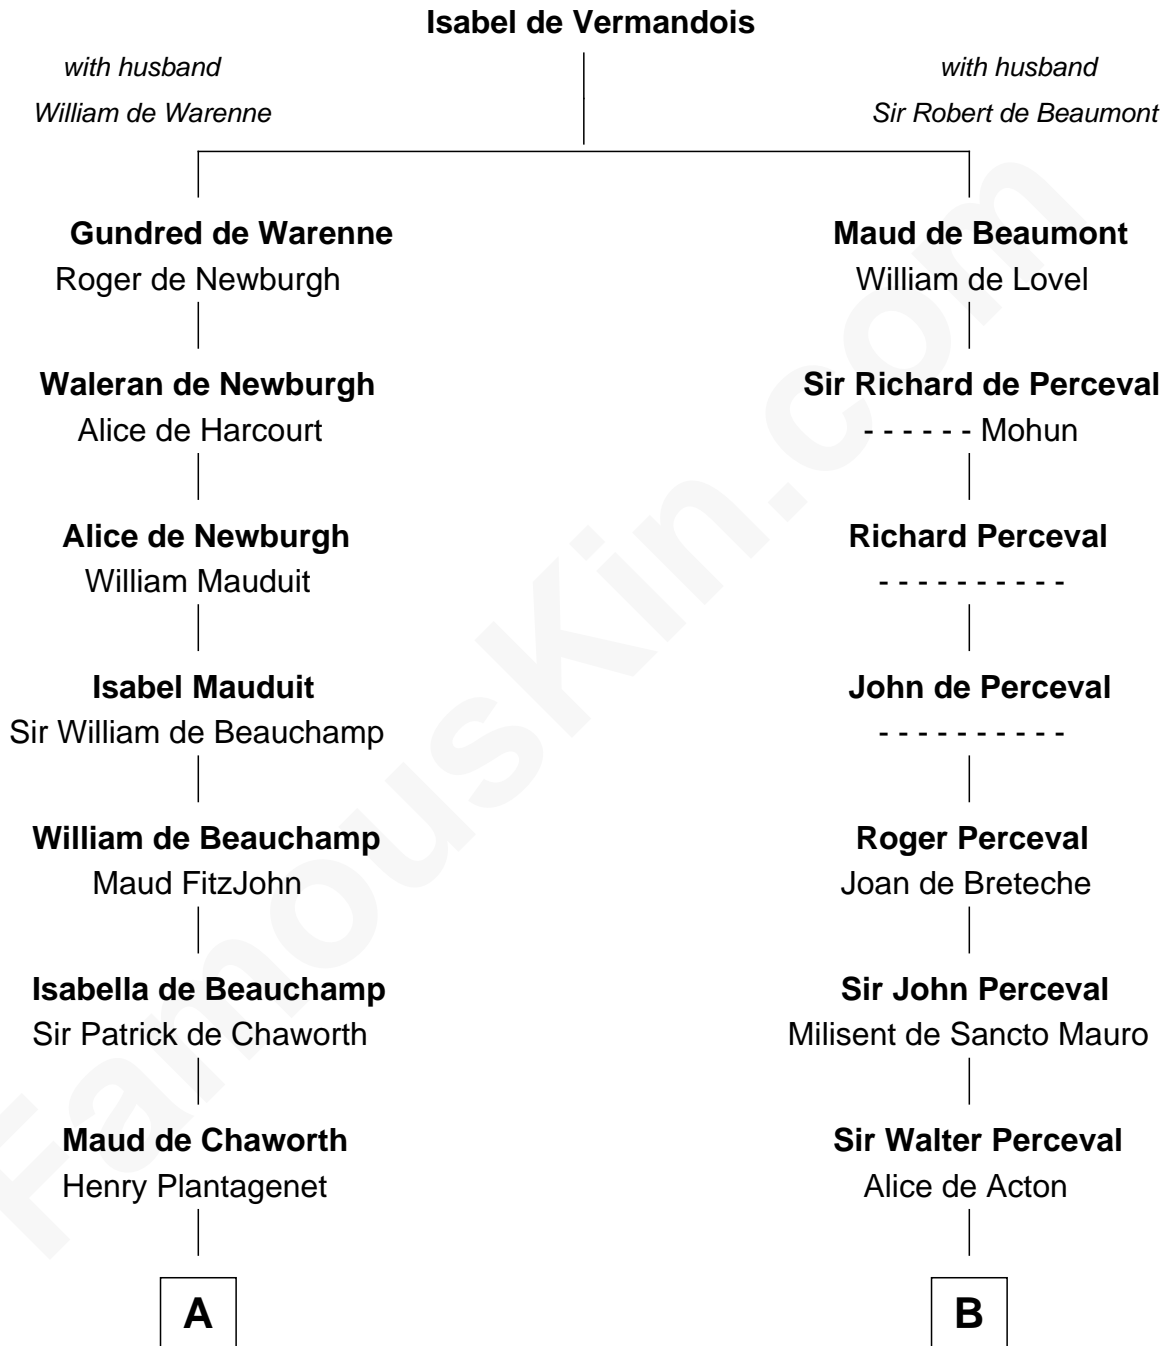

FamousKin.com Relationship Chart of

Henry Lee III

9th Governor of Virginia

20th cousin 1 time removed of

Ichabod Goodwin

27th Governor of New Hampshire

C

Alice Eltonhead

Henry Corbin

Laetitia Corbin

Richard Lee

Henry Lee

Mary Bland

Col. Henry Lee

Lucy Grymes

Henry Lee III