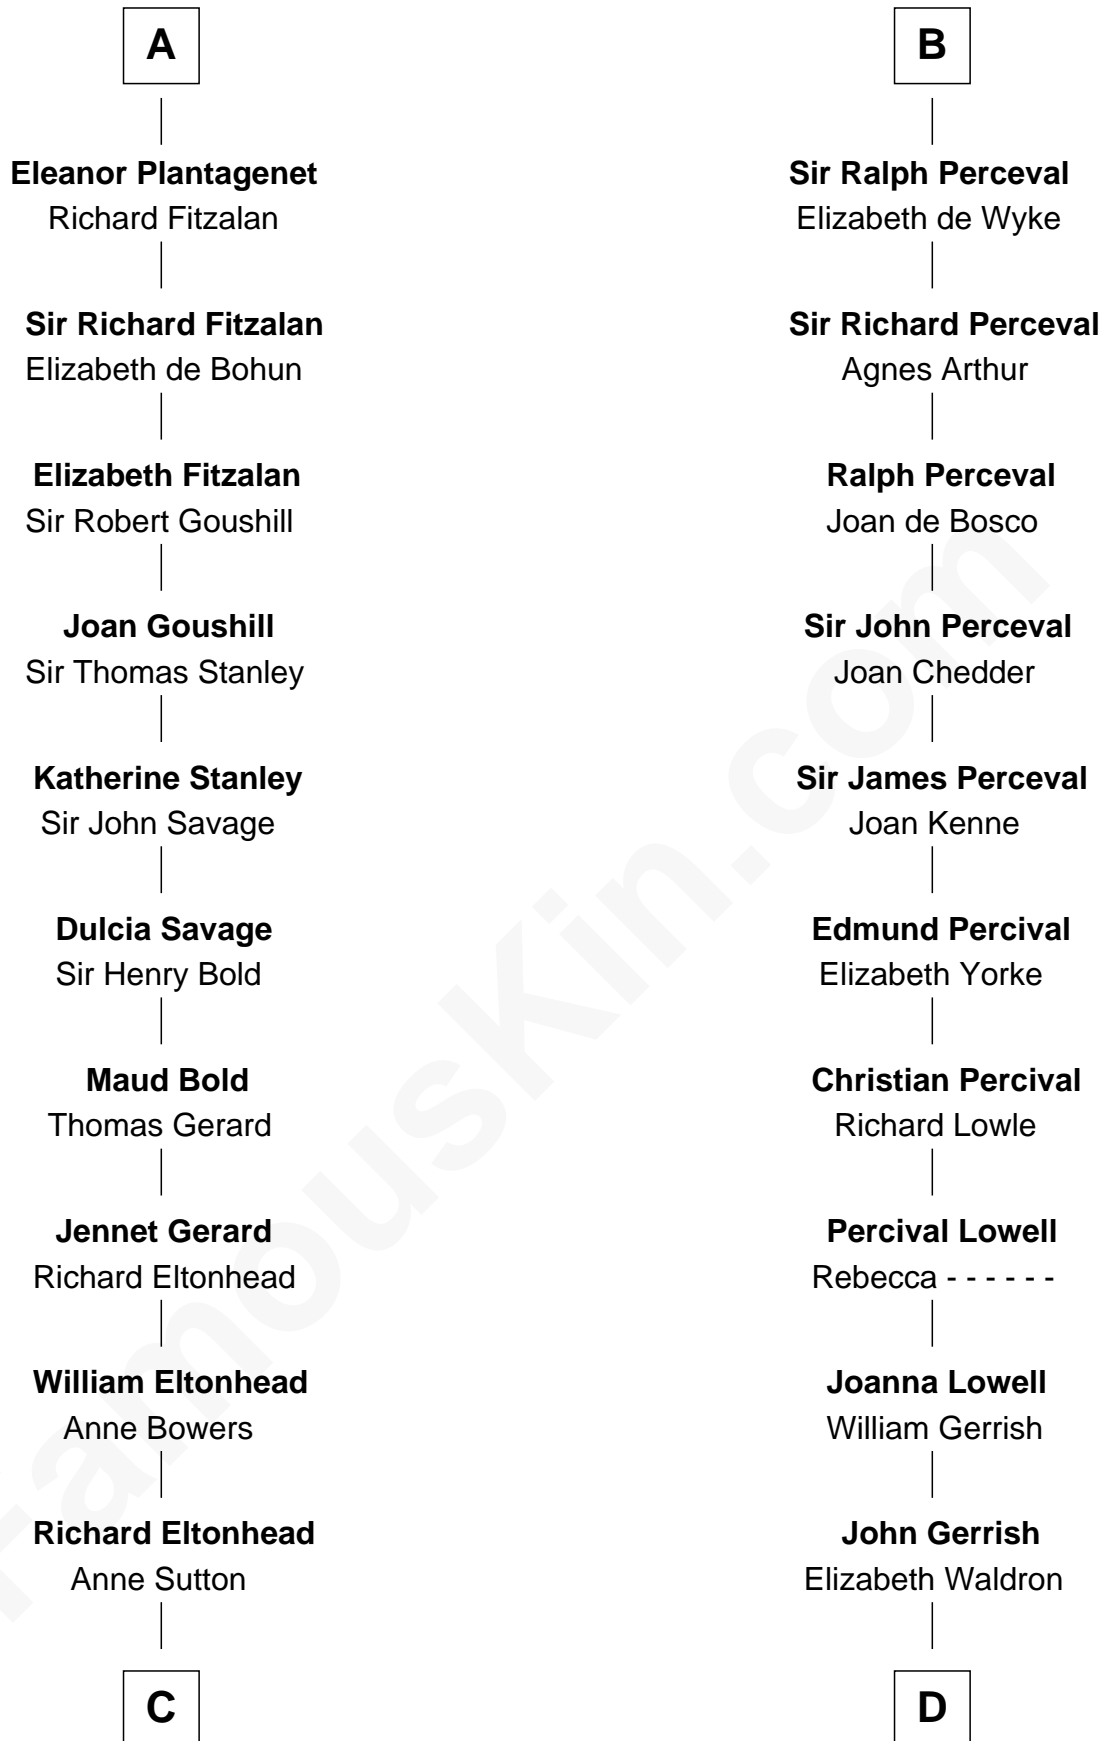

FamousKin.com Relationship Chart of

Henry Lee III

9th Governor of Virginia

20th cousin 1 time removed of

Ichabod Goodwin

27th Governor of New Hampshire

C

Alice Eltonhead

Henry Corbin

Laetitia Corbin

Richard Lee

Henry Lee

Mary Bland

Col. Henry Lee

Lucy Grymes

Henry Lee III