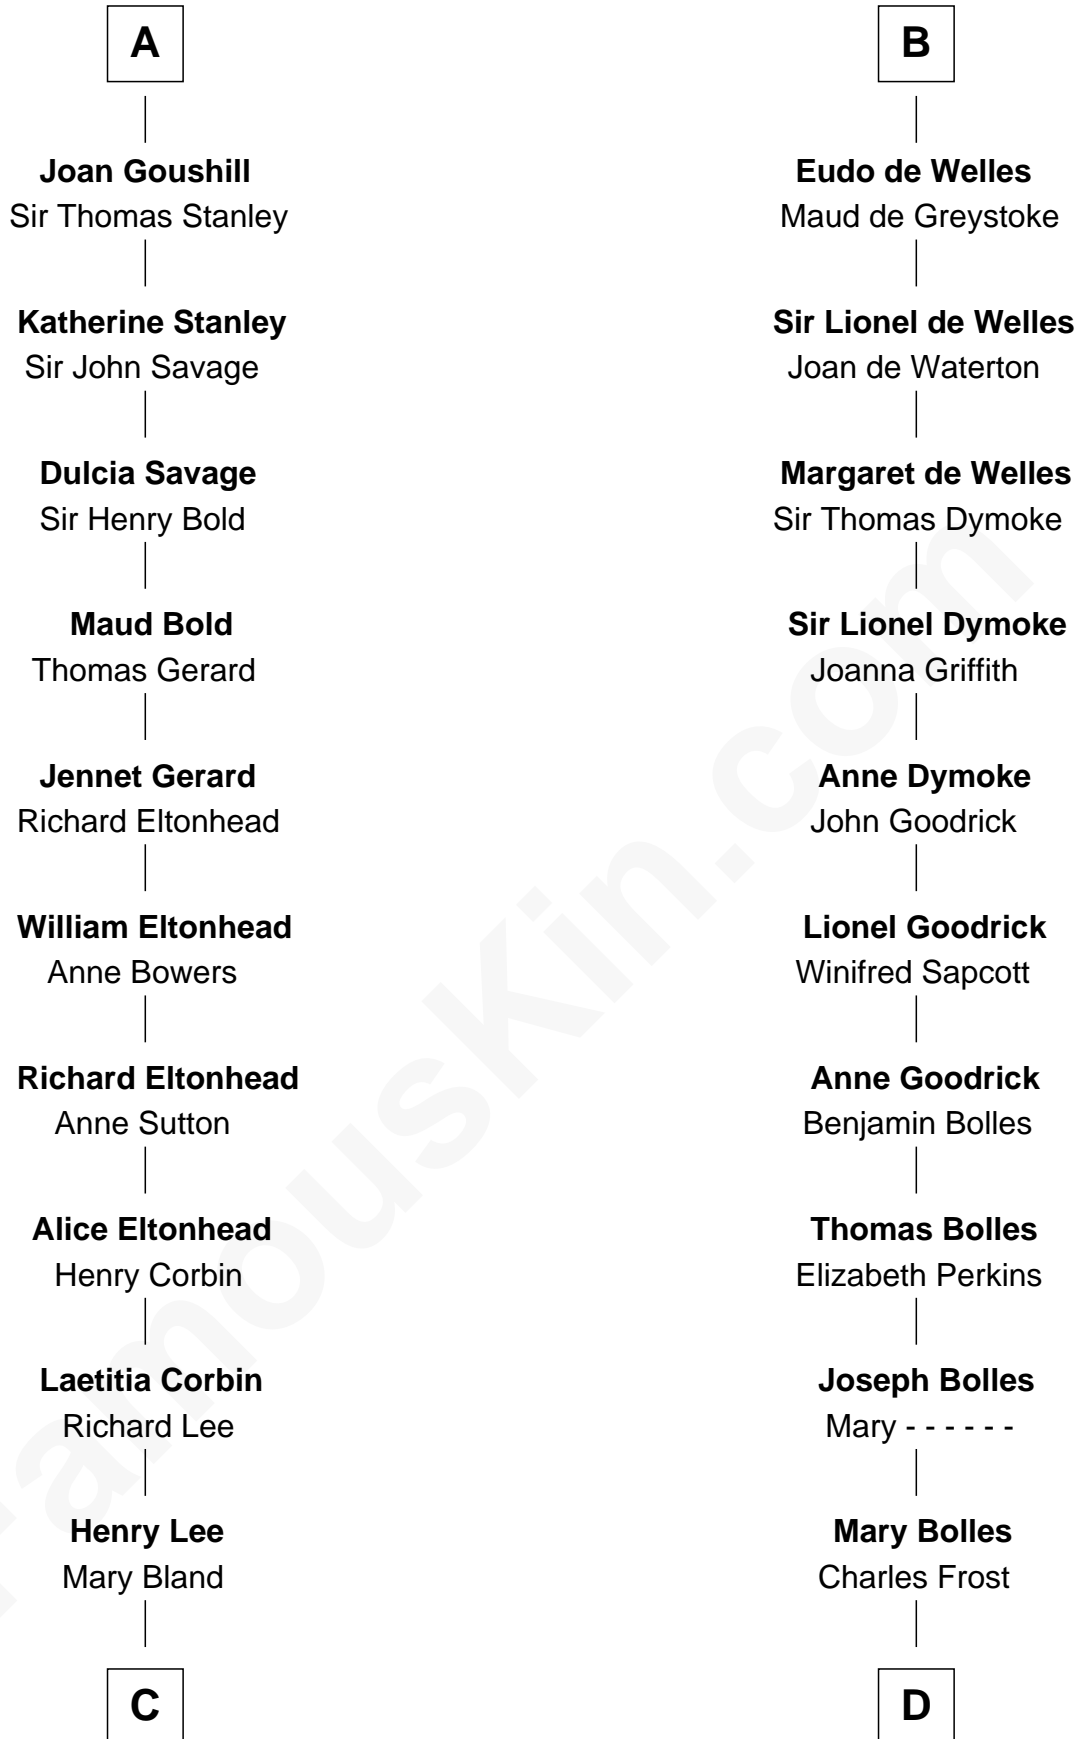

# FamousKin.com Relationship Chart of

**Henry Lee III**

*9th Governor of Virginia*

18th cousin 3 times removed of

**Ichabod Goodwin**

*27th Governor of New Hampshire*

**Gerald FitzMaurice**

Eve de Bermingham

**C**

**Col. Henry Lee**

Lucy Grymes

**Henry Lee III**

*Light-Horse Harry*

**D**

**Mary Frost**

John Hill

**Elisha Hill**

Mary Plaisted

**Hannah Hill**

Dominicus Goodwin

**Samuel Goodwin**

Anna Thompson Gerrish

**Ichabod Goodwin**

*27th Governor of New Hampshire*