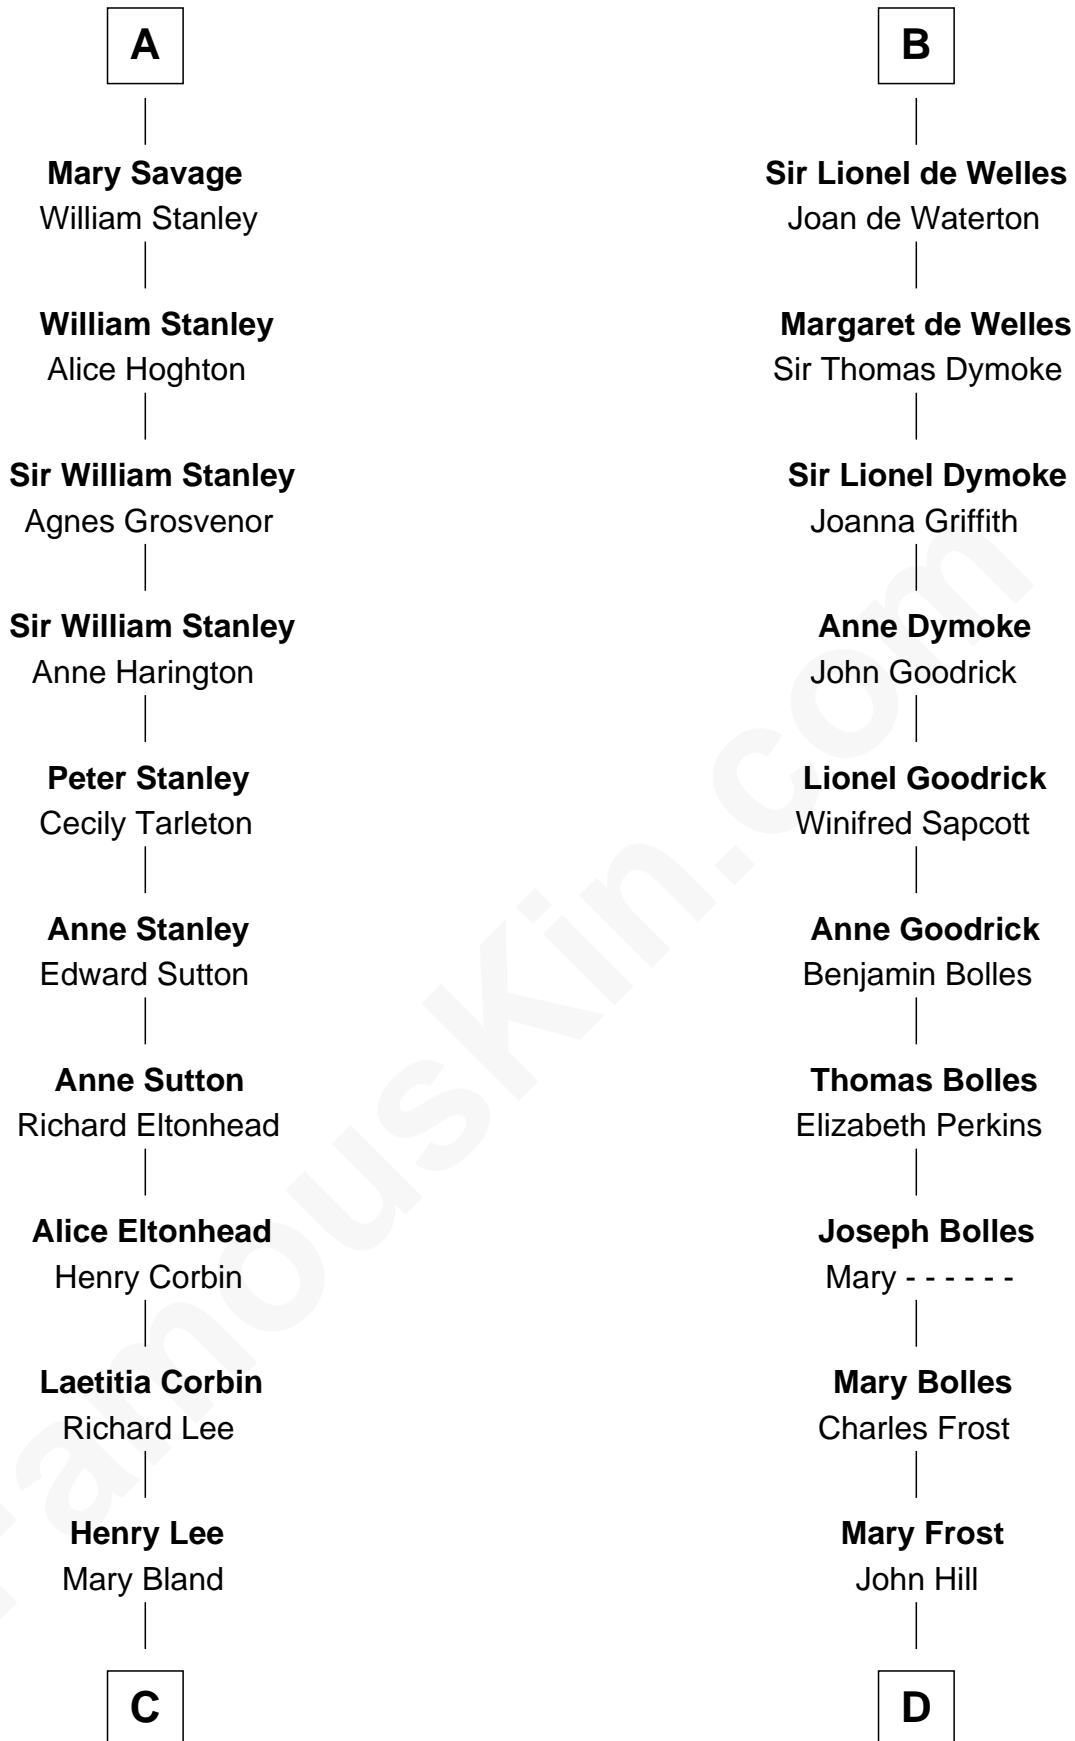

### Ichabod Goodwin

27th Governor of New Hampshire

**Sir Roger de Quincy**

Helen of Galloway

**C**

**Col. Henry Lee**

Lucy Grymes

**Henry Lee III**