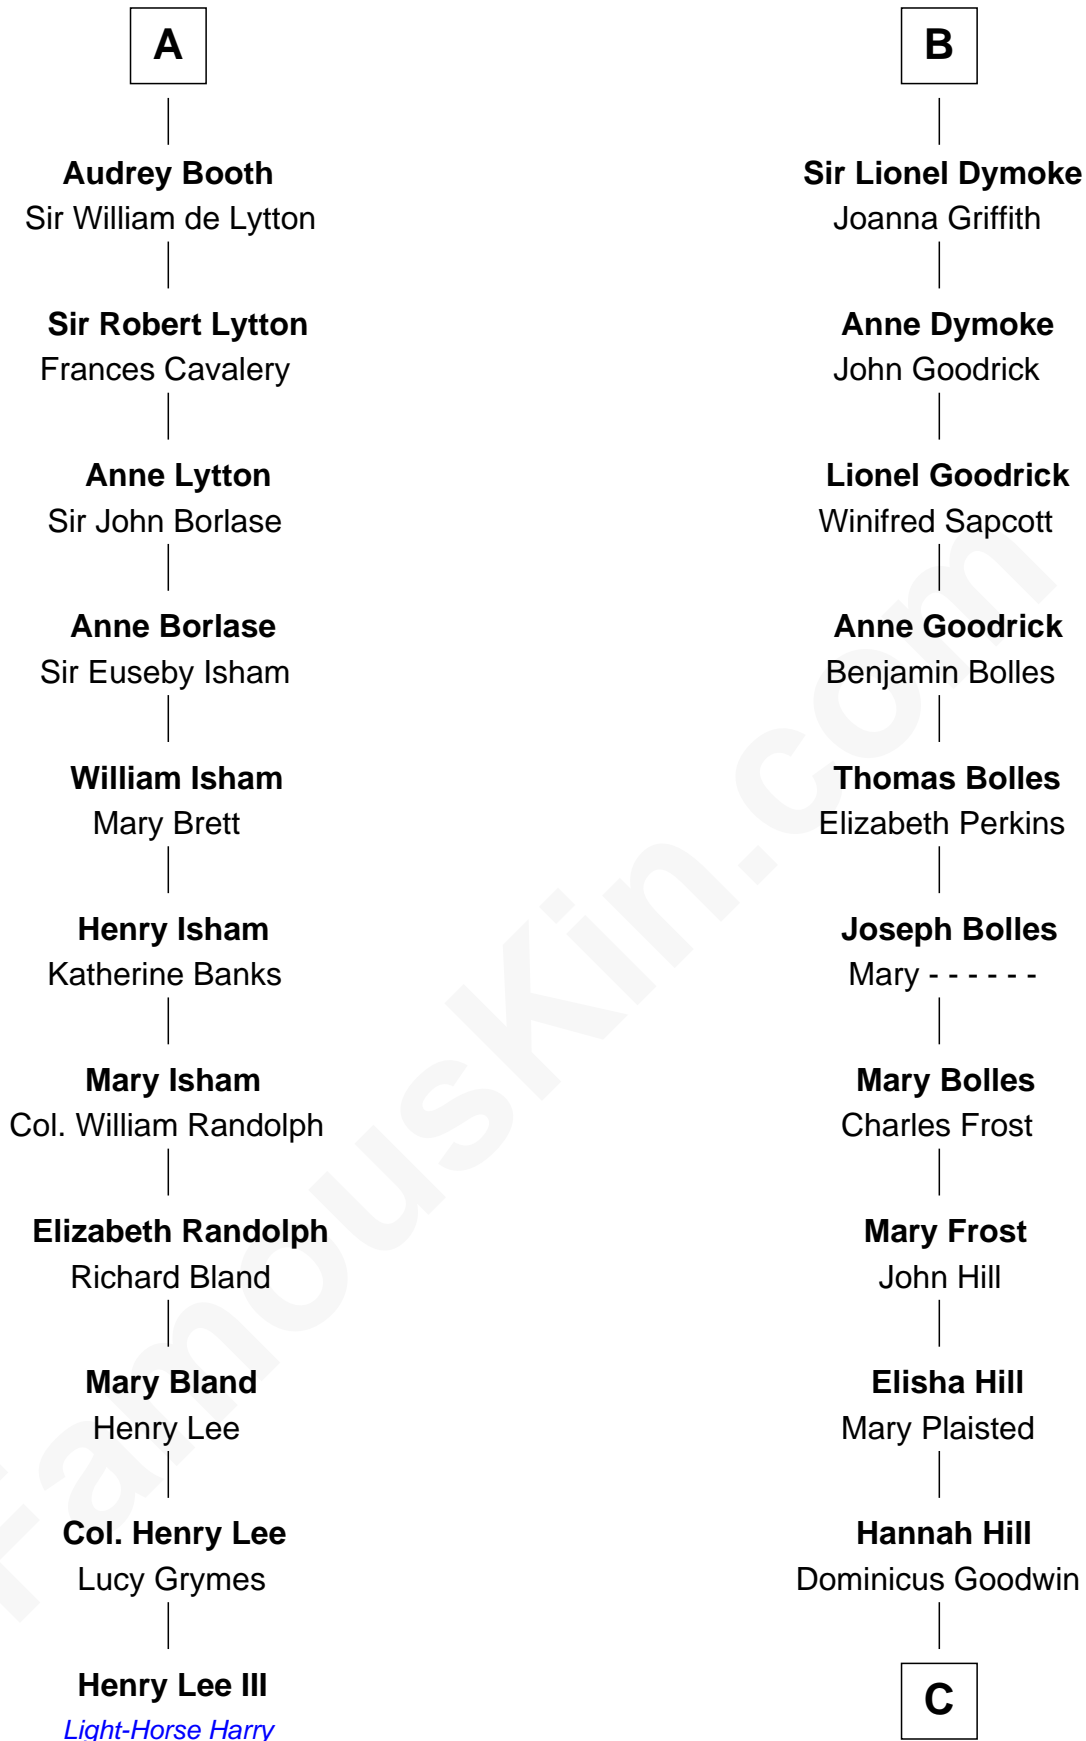

FamousKin.com

Relationship Chart of

Henry Lee III

9th Governor of Virginia

17th cousin 1 time removed of

Ichabod Goodwin

27th Governor of New Hampshire

C

Samuel Goodwin

Anna Thompson Gerrish

Ichabod Goodwin

27th Governor of New Hampshire

FamousKin.com