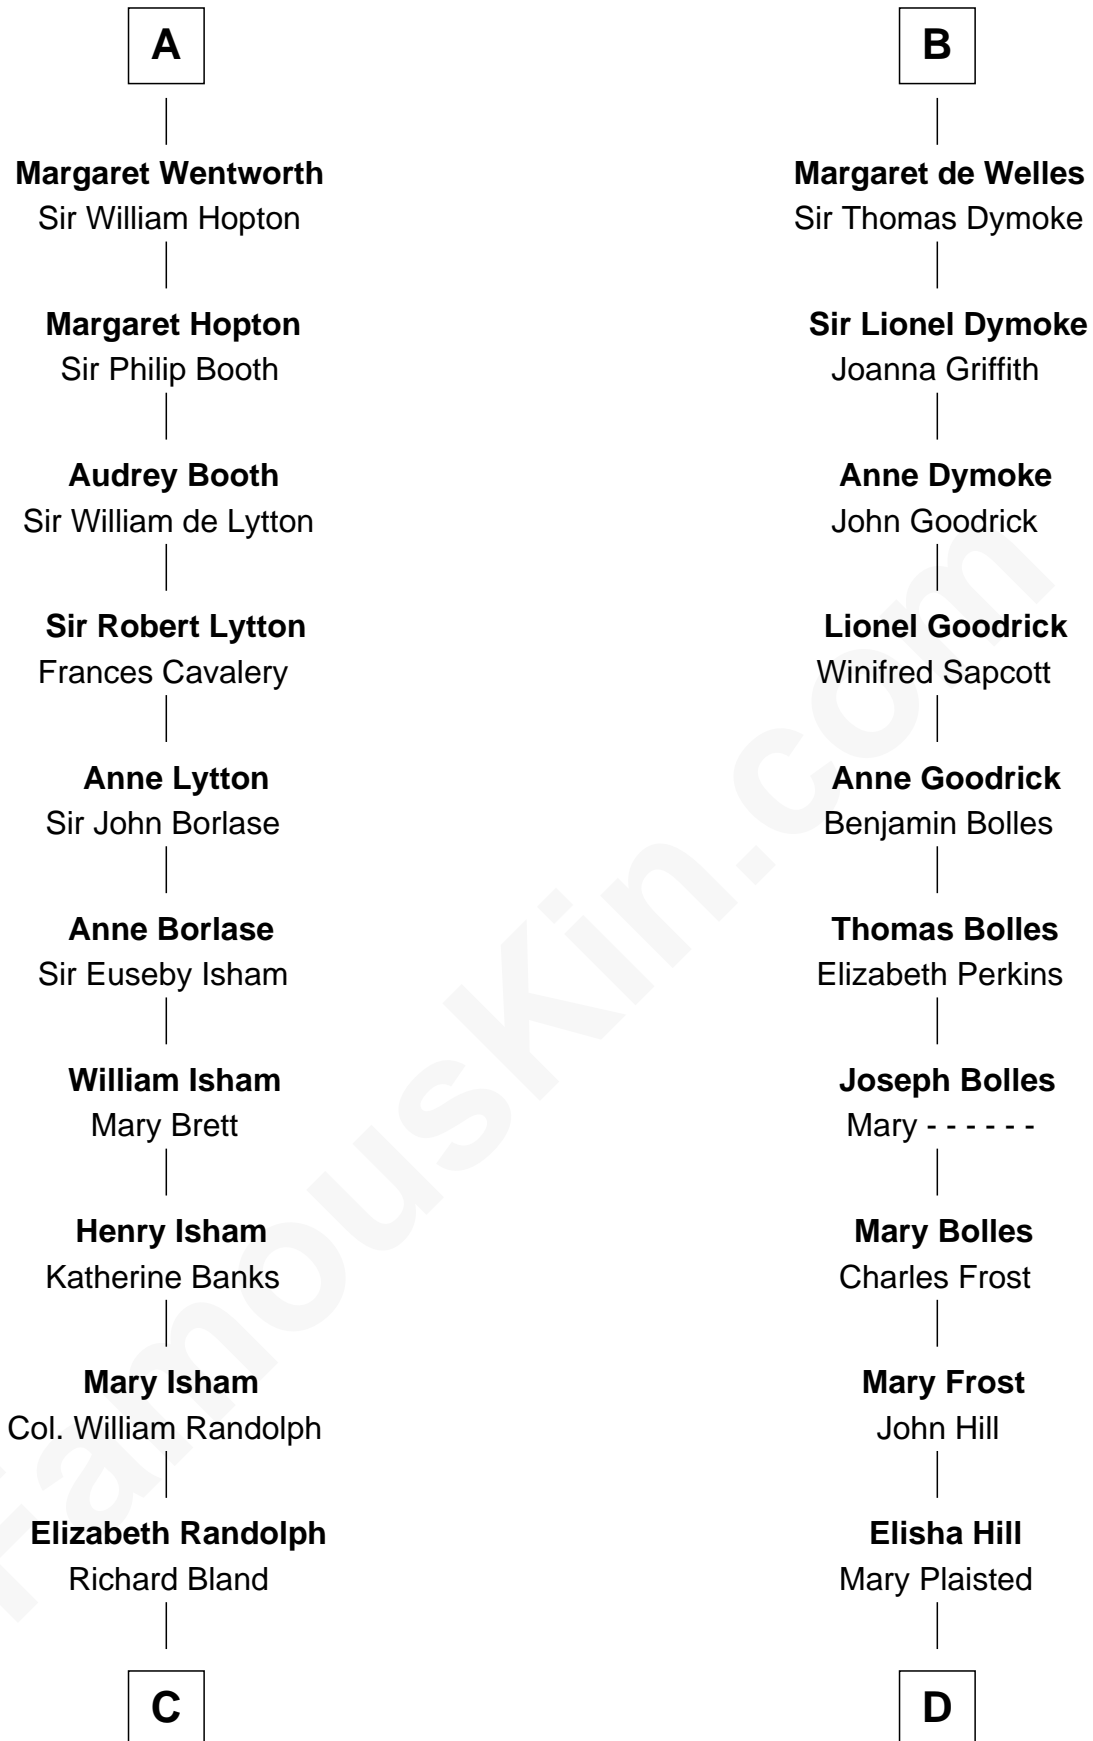

# FamousKin.com Relationship Chart of

**Henry Lee III**

9th Governor of Virginia

19th cousin of

**Ichabod Goodwin**

27th Governor of New Hampshire

**Sir William de Ferrers**

*with wife*  
*Sibyl Marshal*

**John Deincourt**  
-----

**Isabel de Berkeley**  
Sir Robert de Clifford

**Sir William Deincourt**  
Milicent la Zouche

**Sir Roger de Clifford**  
Maud de Beauchamp

**Margaret Deincourt**  
Sir Robert de Tibetot

**Katherine de Clifford**  
Sir Ralph de Greystoke

**Elizabeth de Tibetot**  
Sir Philip le Despencer

**Maud de Greystoke**  
Eudo de Welles

**Margery Despencer**  
Sir Roger Wentworth

**Sir Lionel de Welles**  
Joan de Waterton

**A**

**B**

**C**

**Mary Bland**

Henry Lee

**Col. Henry Lee**

Lucy Grymes

**Henry Lee III**