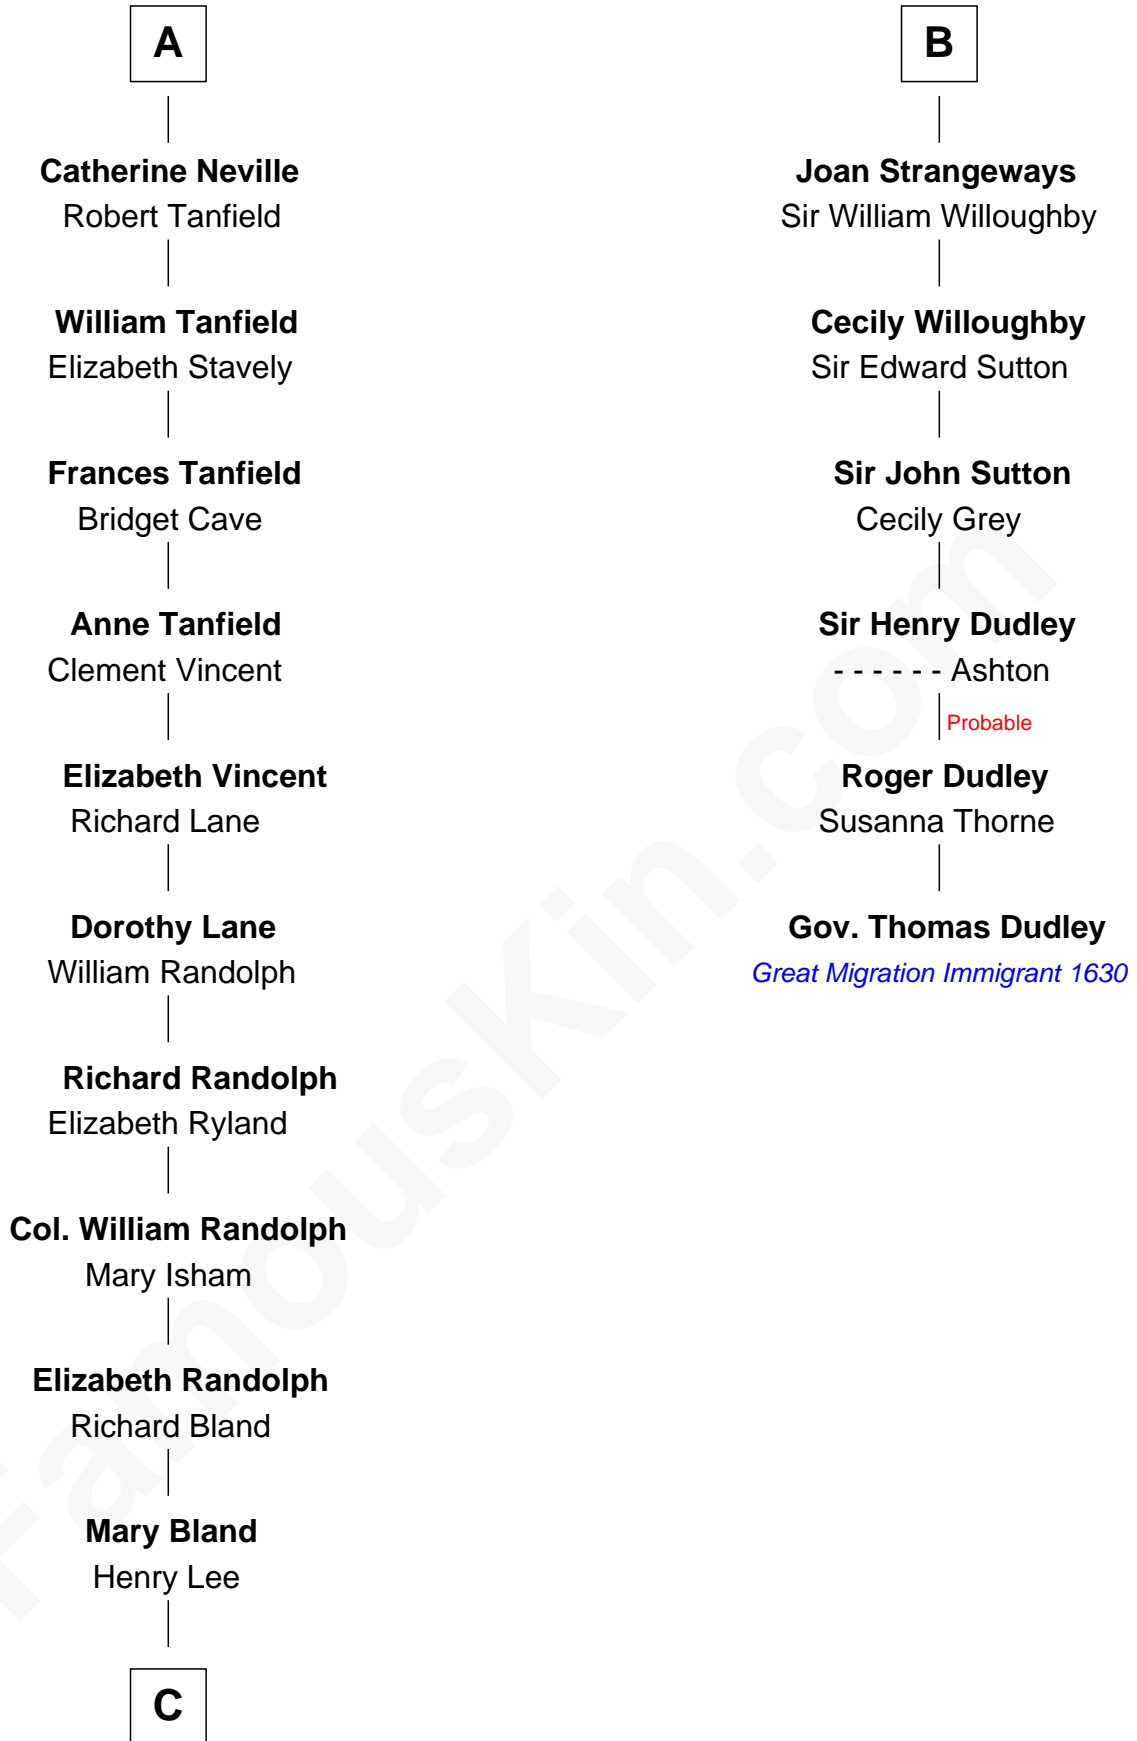

FamousKin.com

Relationship Chart of

Henry Lee III

9th Governor of Virginia

12th cousin 6 times removed of

Gov. Thomas Dudley

(1576 - 1653) Great Migration Immigrant 1630

C

Col. Henry Lee
Lucy Grymes

Henry Lee III
Light-Horse Harry

FamousKin.com