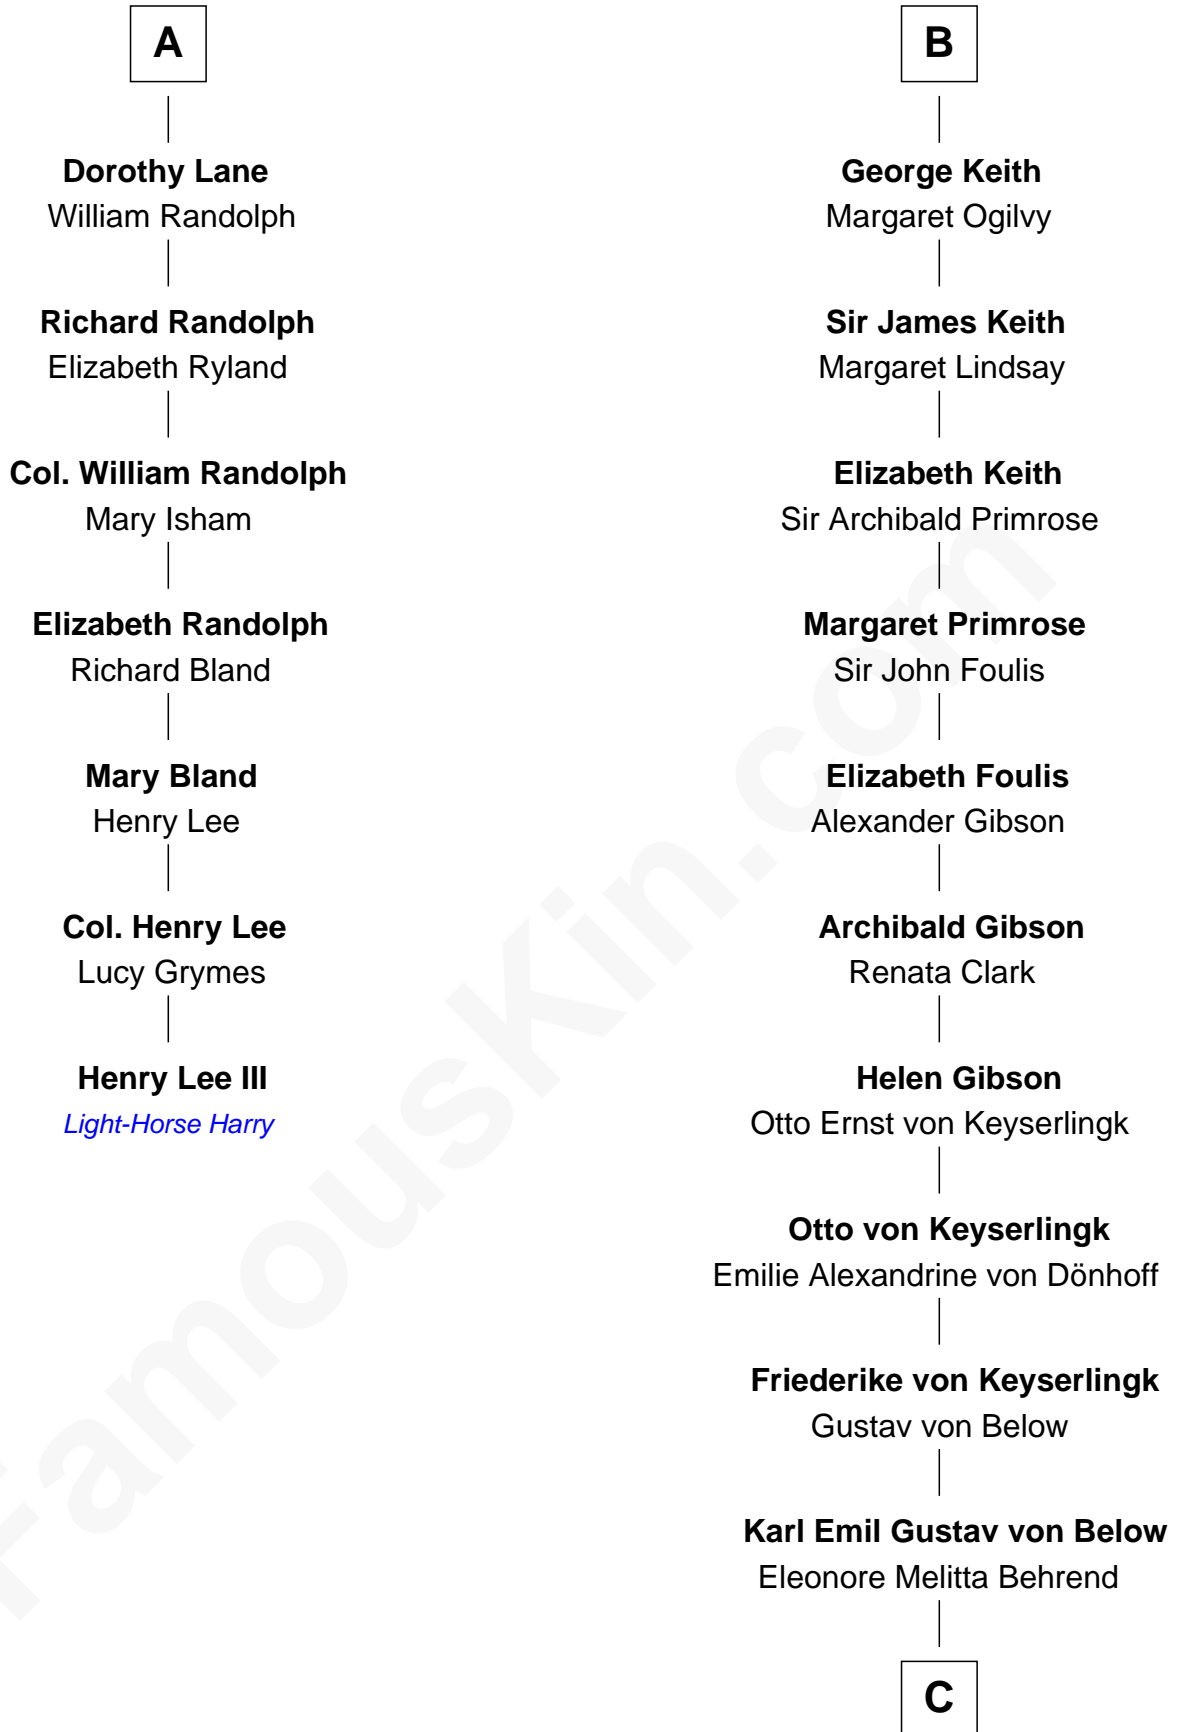

FamousKin.com Relationship Chart of

Henry Lee III

9th Governor of Virginia

13th cousin 6 times removed of

Wernher von Braun

Rocket Scientist

John of Gaunt

Katherine Roet

C

Marie Eleonore Dorothea von Below

Wernher von Quistorp

Emmy von Quistorp

Magnus von Braun

Wernher von Braun

Rocket Scientist

FamousKin.com