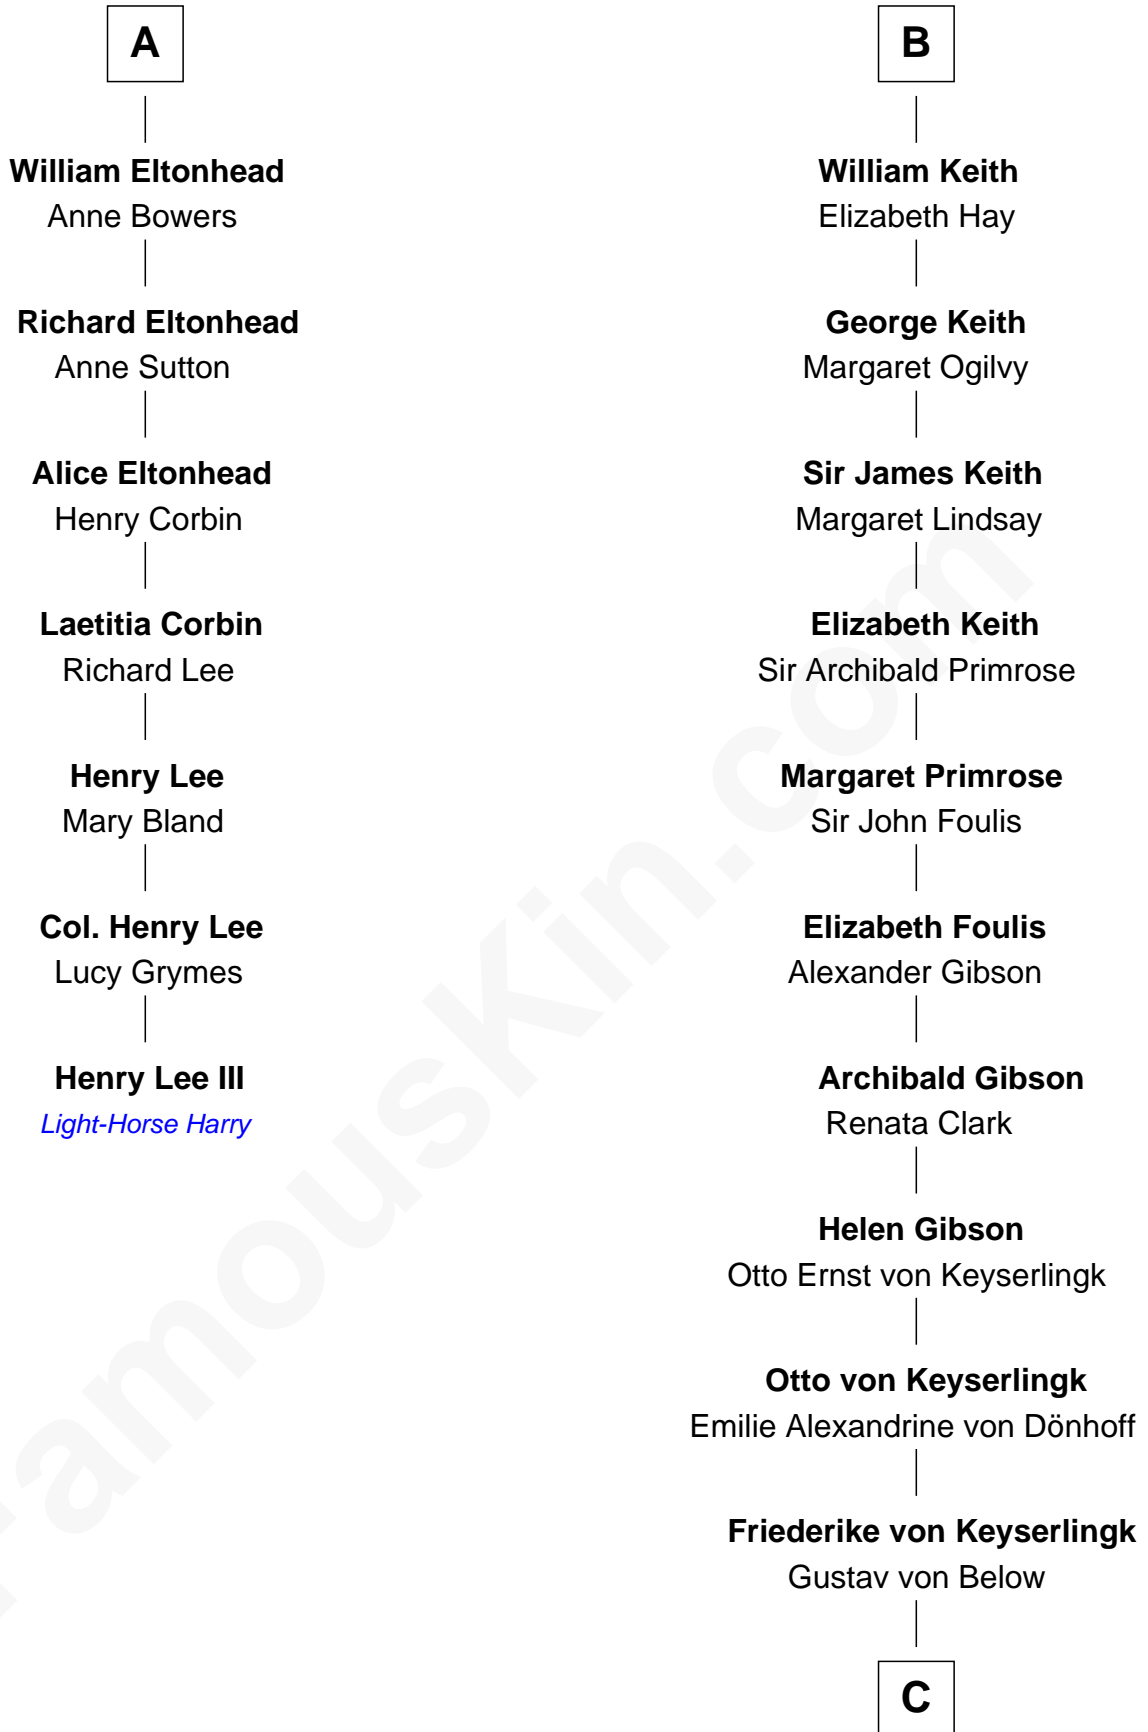

# FamousKin.com Relationship Chart of

**Henry Lee III**

*9th Governor of Virginia*

13th cousin 7 times removed of

**Wernher von Braun**

*Rocket Scientist*

**Richard Fitzalan**  
Eleanor Plantagenet

**Sir Richard Fitzalan**  
Elizabeth de Bohun

**Elizabeth Fitzalan**  
Sir Robert Goushill

**Joan Goushill**  
Sir Thomas Stanley

**Katherine Stanley**  
Sir John Savage

**Dulcia Savage**  
Sir Henry Bold

**Maud Bold**  
Thomas Gerard

**Jennet Gerard**  
Richard Eltonhead

**A**

**Alice Fitzalan**  
Sir Thomas de Holand

**Margaret de Holand**  
Sir John Beaufort

**Joan Beaufort**  
James I, King of Scotland

**Annabella Stewart**  
Sir George Gordon

**Elizabeth Gordon**  
William Keith

**Robert Keith**  
Elizabeth Douglas

**William Keith**  
Margaret Keith

**B**

**C**

**Karl Emil Gustav von Below**

Eleonore Melitta Behrend

**Marie Eleonore Dorothea von Below**

Wernher von Quistorp