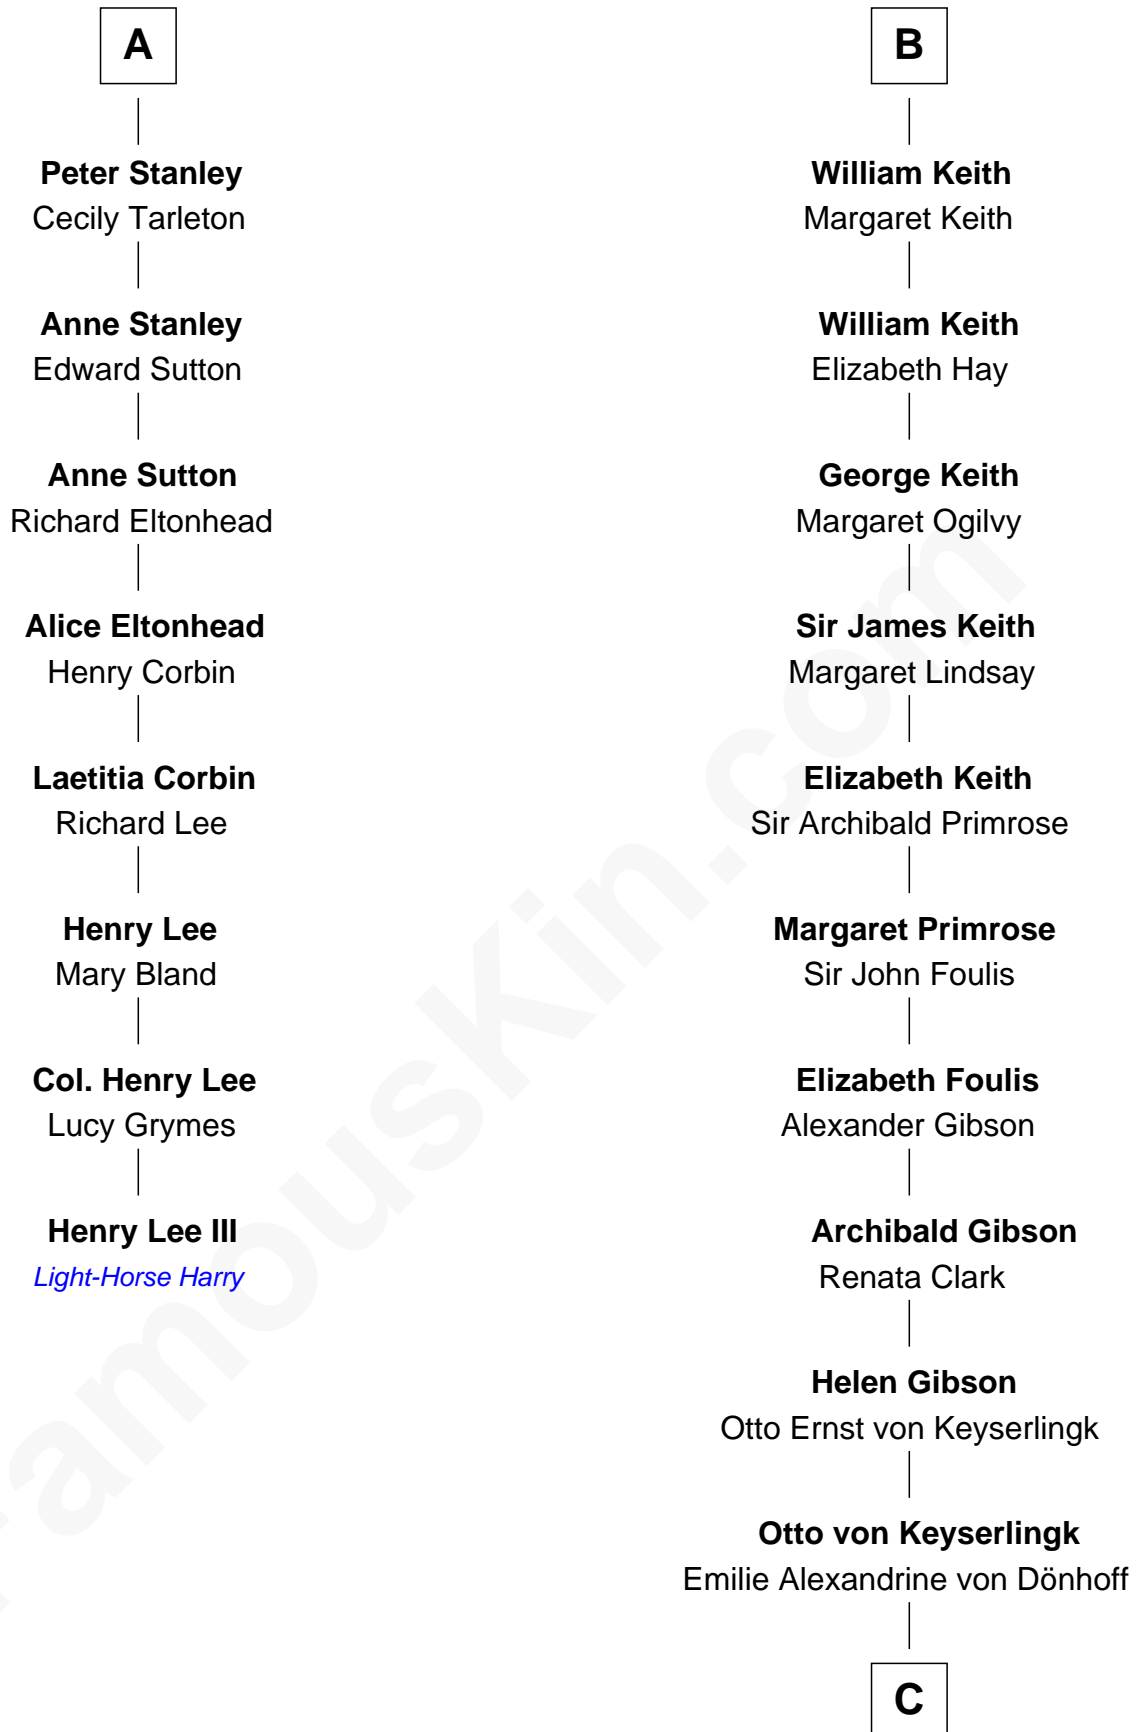

FamousKin.com Relationship Chart of

Henry Lee III

9th Governor of Virginia

14th cousin 7 times removed of

Wernher von Braun

Rocket Scientist

Sir Robert de Holland

Maude la Zouche

Maude de Holland
Sir Thomas de Swinnerton

Sir Robert de Swinnerton
Elizabeth de Beke

Maud de Swinnerton
Sir John Savage

Mary Savage
William Stanley

William Stanley
Alice Hoghton

Sir William Stanley
Agnes Grosvenor

Sir William Stanley
Anne Harington

A

Thomas Holand
Joan Plantagenet

Sir Thomas de Holand
Alice Fitzalan

Margaret de Holand
Sir John Beaufort

Joan Beaufort
James I, King of Scotland

Annabella Stewart
Sir George Gordon

Elizabeth Gordon
William Keith

Robert Keith
Elizabeth Douglas

B

C

Friederike von Keyserlingk

Gustav von Below

Karl Emil Gustav von Below

Eleonore Melitta Behrend