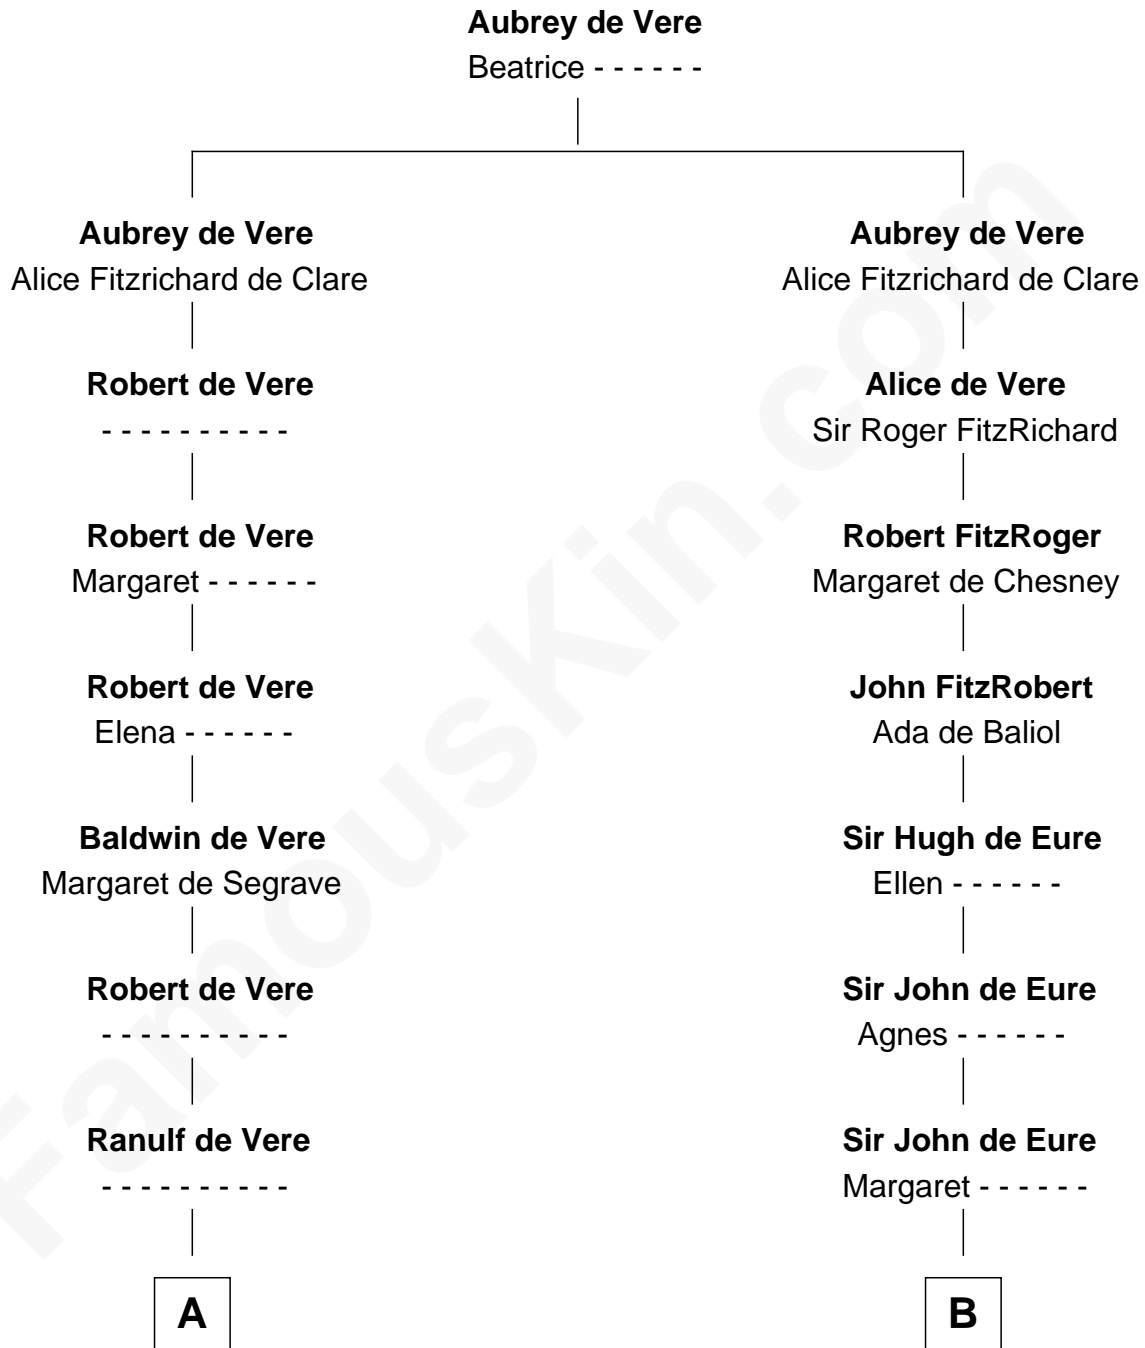

FamousKin.com Relationship Chart of

Henry Lee III

9th Governor of Virginia

21st cousin of

Richard Henry Lee

Signer of the Declaration of Independence

C

Mary Isham
Col. William Randolph

Elizabeth Randolph
Richard Bland

Mary Bland
Henry Lee

Col. Henry Lee
Lucy Grymes

Henry Lee III
Light-Horse Harry

D

Winifred Grosvenor
Thomas Corbin

Henry Corbin
Alice Eltonhead

Laetitia Corbin
Richard Lee

Gov. Thomas Lee
Hannah Ludwell

Richard Henry Lee
Signer of Declaration of Independence