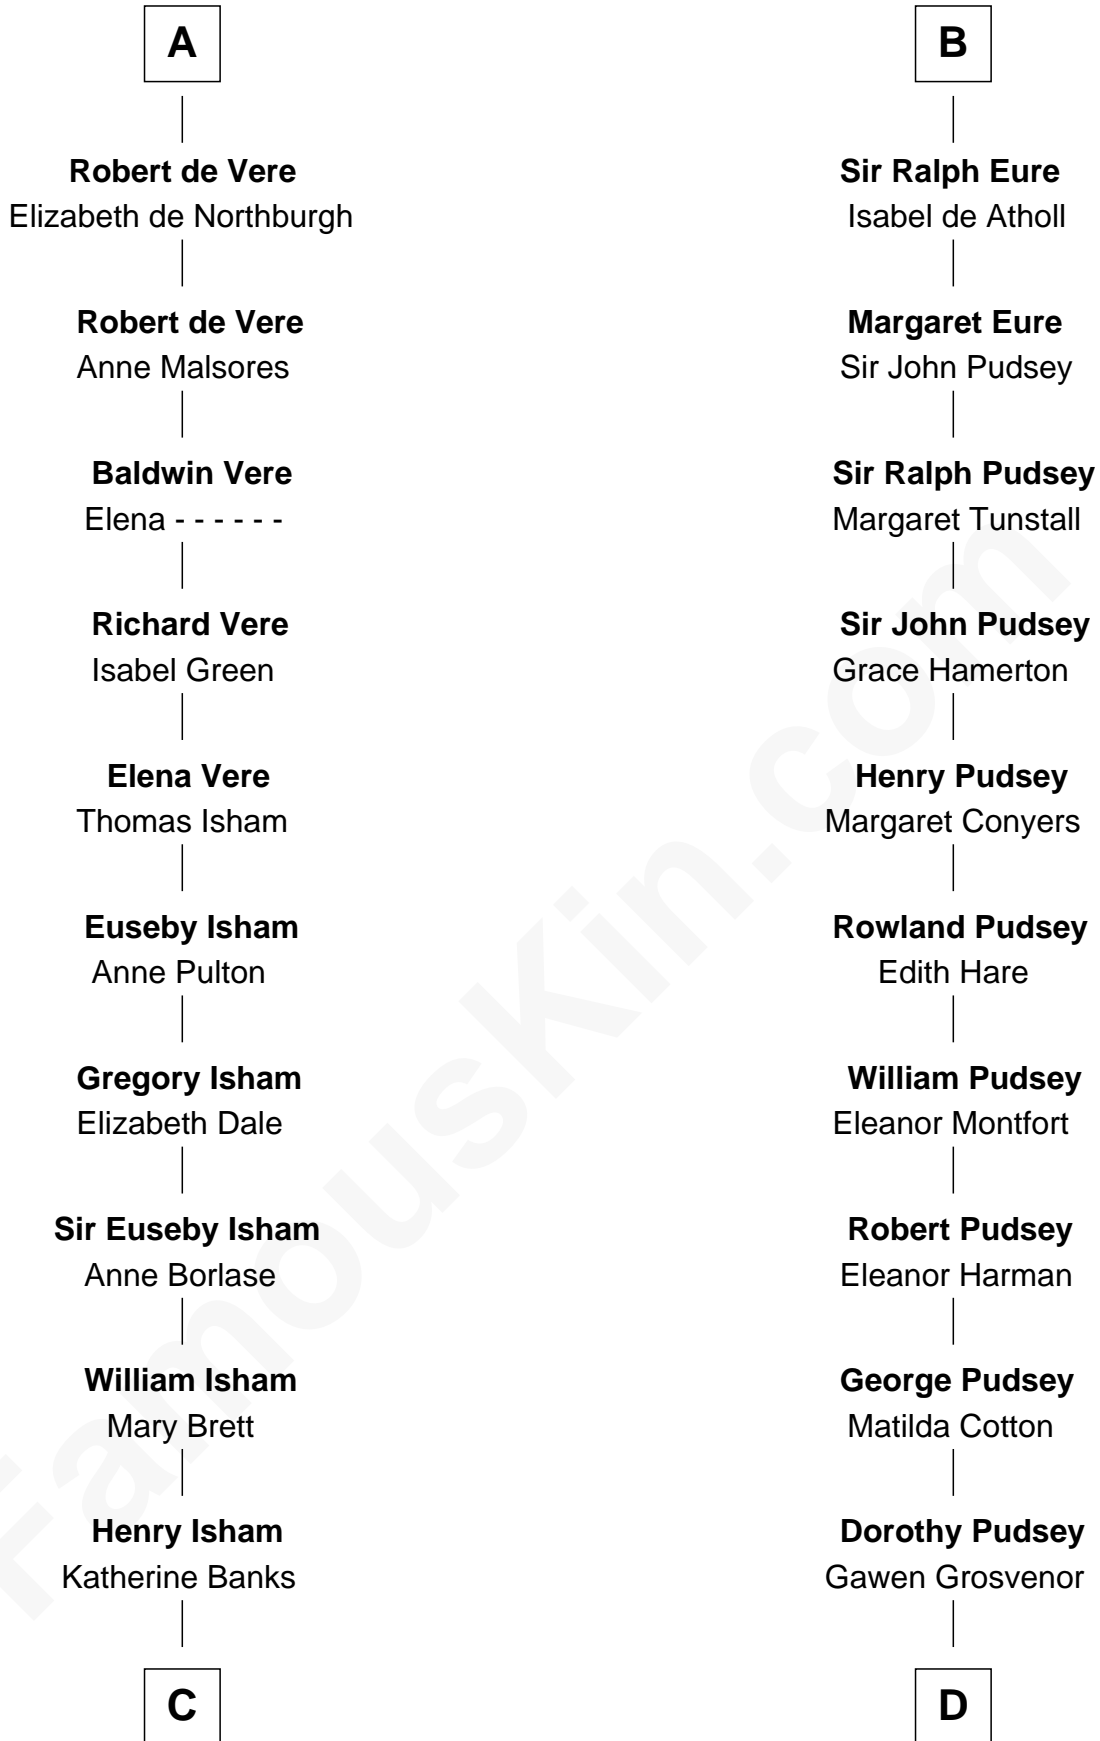

FamousKin.com Relationship Chart of

Henry Lee III

9th Governor of Virginia

21st cousin of

Richard Henry Lee

Signer of the Declaration of Independence

C

Mary Isham
Col. William Randolph

Elizabeth Randolph
Richard Bland

Mary Bland
Henry Lee

Col. Henry Lee
Lucy Grymes

Henry Lee III
Light-Horse Harry

D

Winifred Grosvenor
Thomas Corbin

Henry Corbin
Alice Eltonhead

Laetitia Corbin
Richard Lee