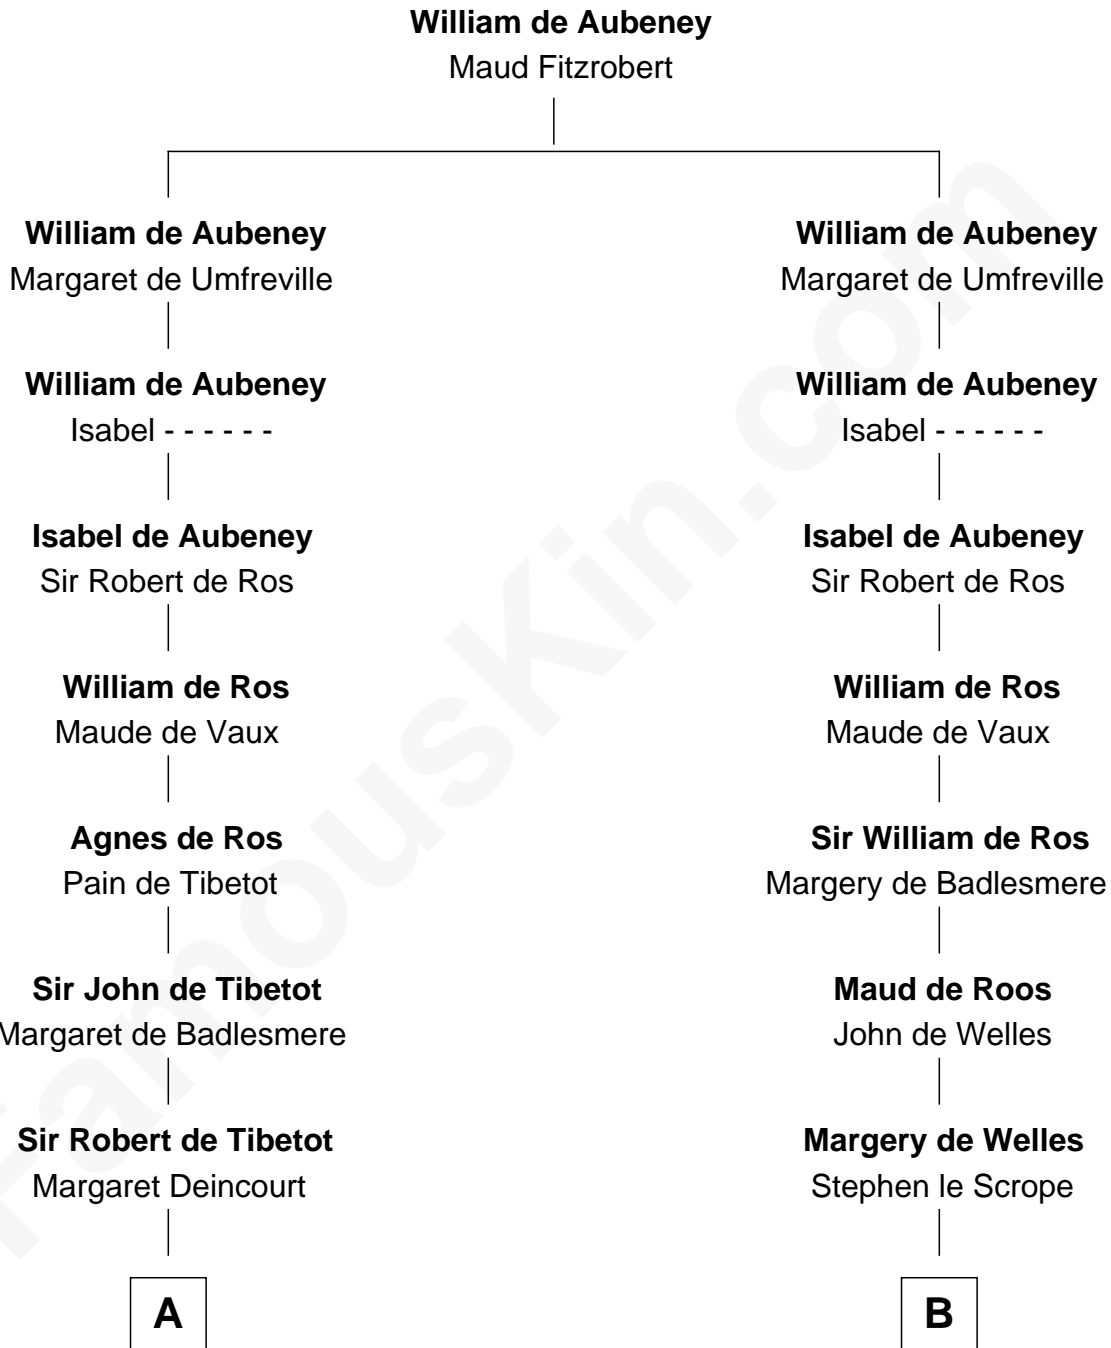

FamousKin.com

Relationship Chart of

Henry Lee III

9th Governor of Virginia

18th cousin 3 times removed of

Richard Henry Lee

Signer of the Declaration of Independence