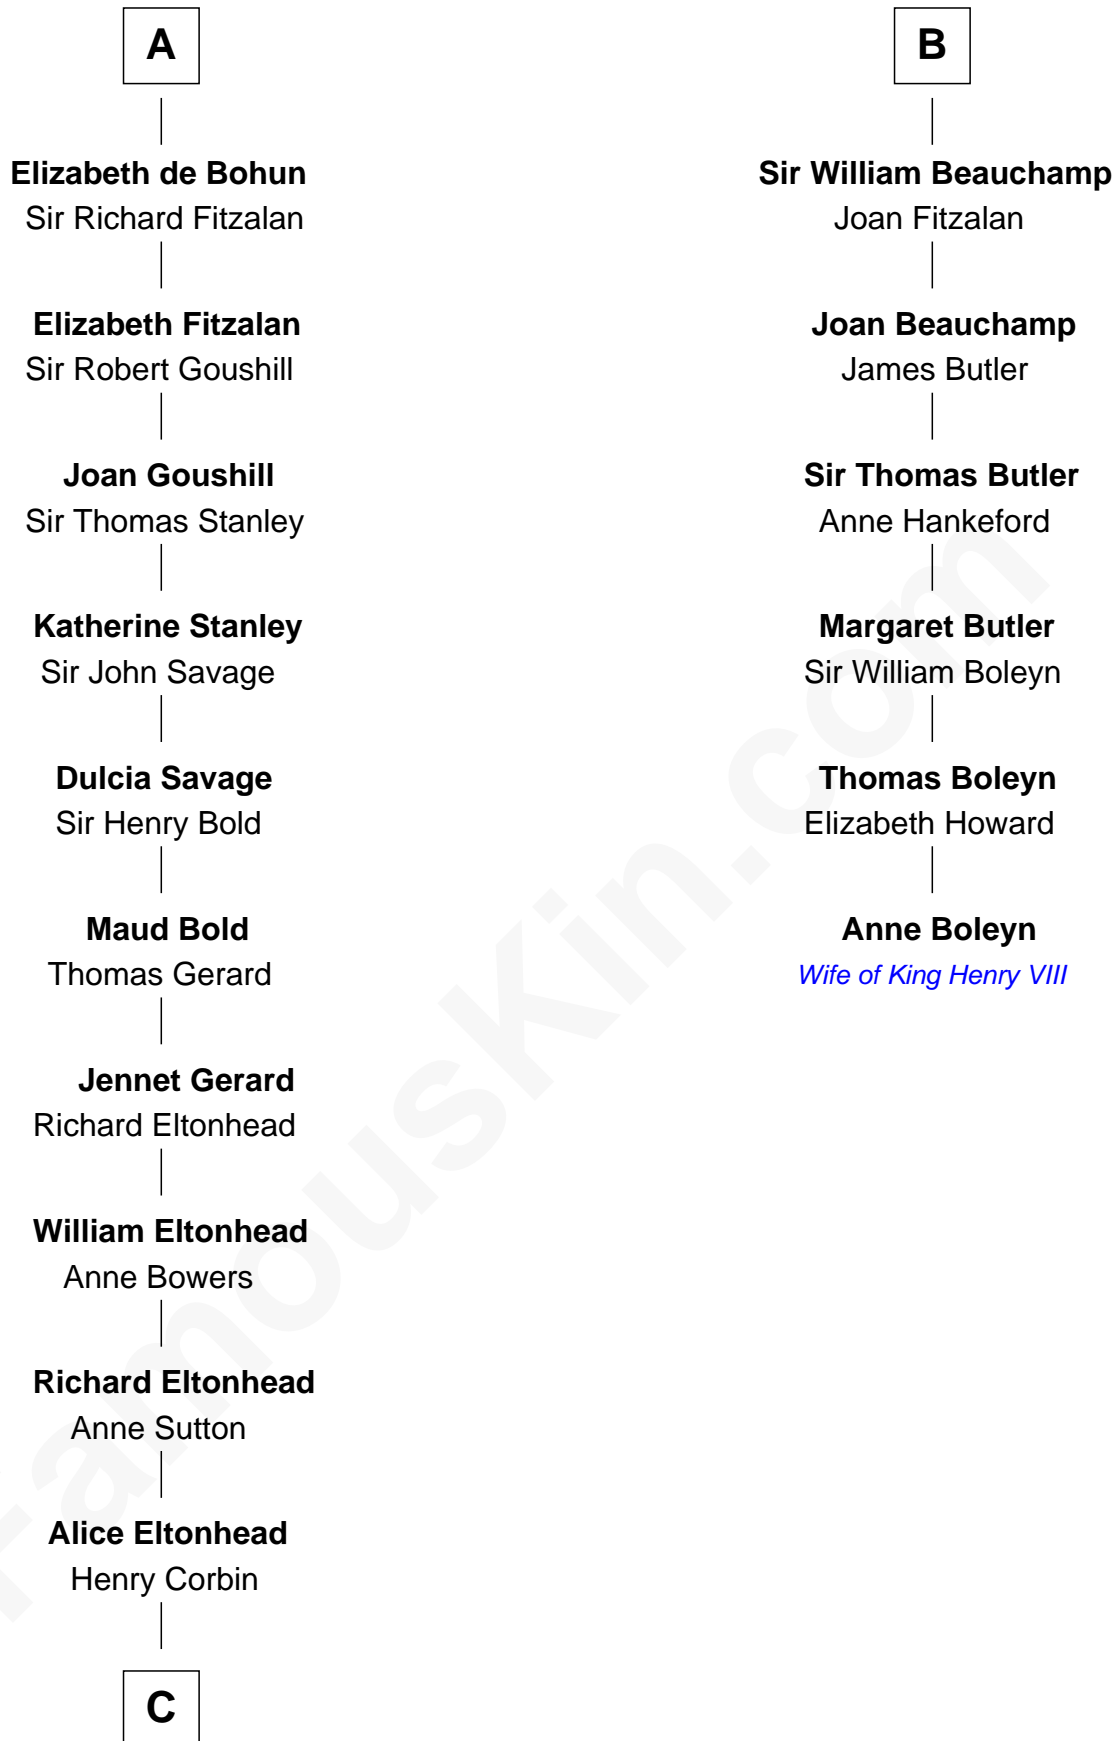

FamousKin.com Relationship Chart of

Henry Lee III

9th Governor of Virginia

12th cousin 8 times removed of

Anne Boleyn

2nd Wife of King Henry VIII

Hamelin de Warenne

Isabel de Warenne

Light-Horse Harry

FamousKin.com