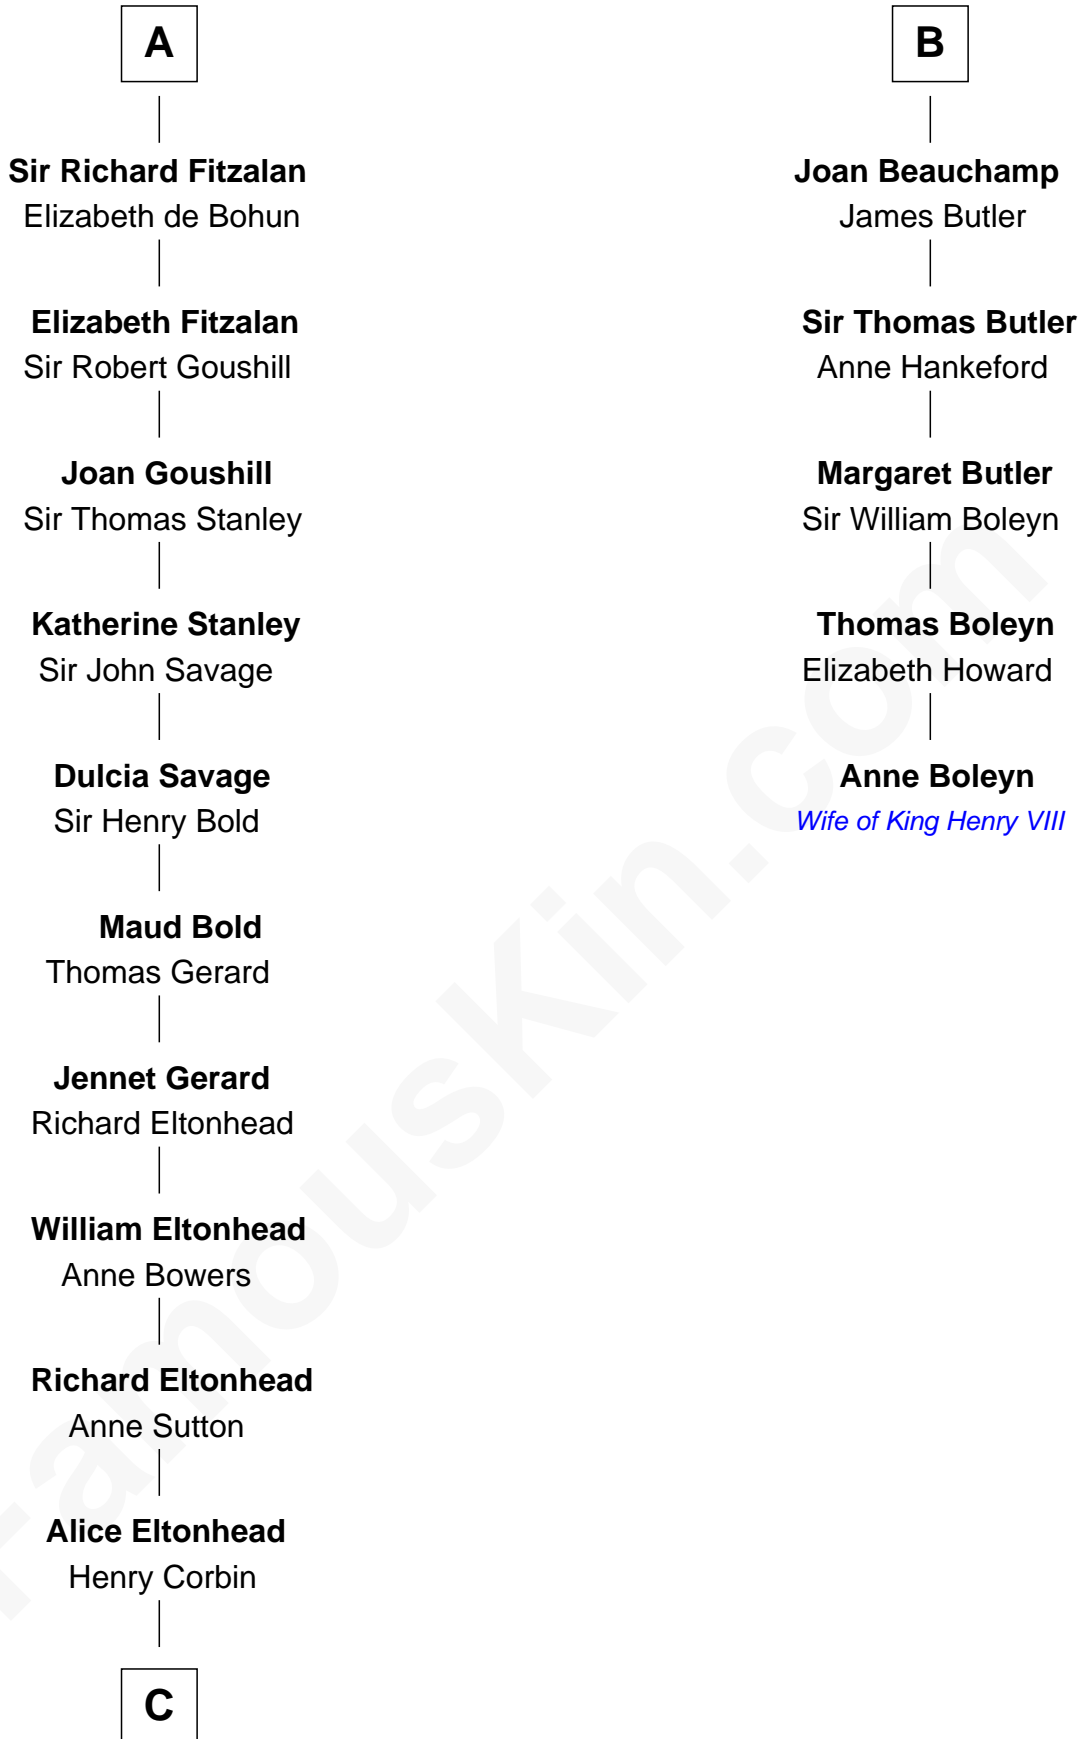

FamousKin.com Relationship Chart of

Henry Lee III

9th Governor of Virginia

11th cousin 9 times removed of

Anne Boleyn

2nd Wife of King Henry VIII

William Mauduit

Isabel de St. Liz

Light-Horse Harry

FamousKin.com