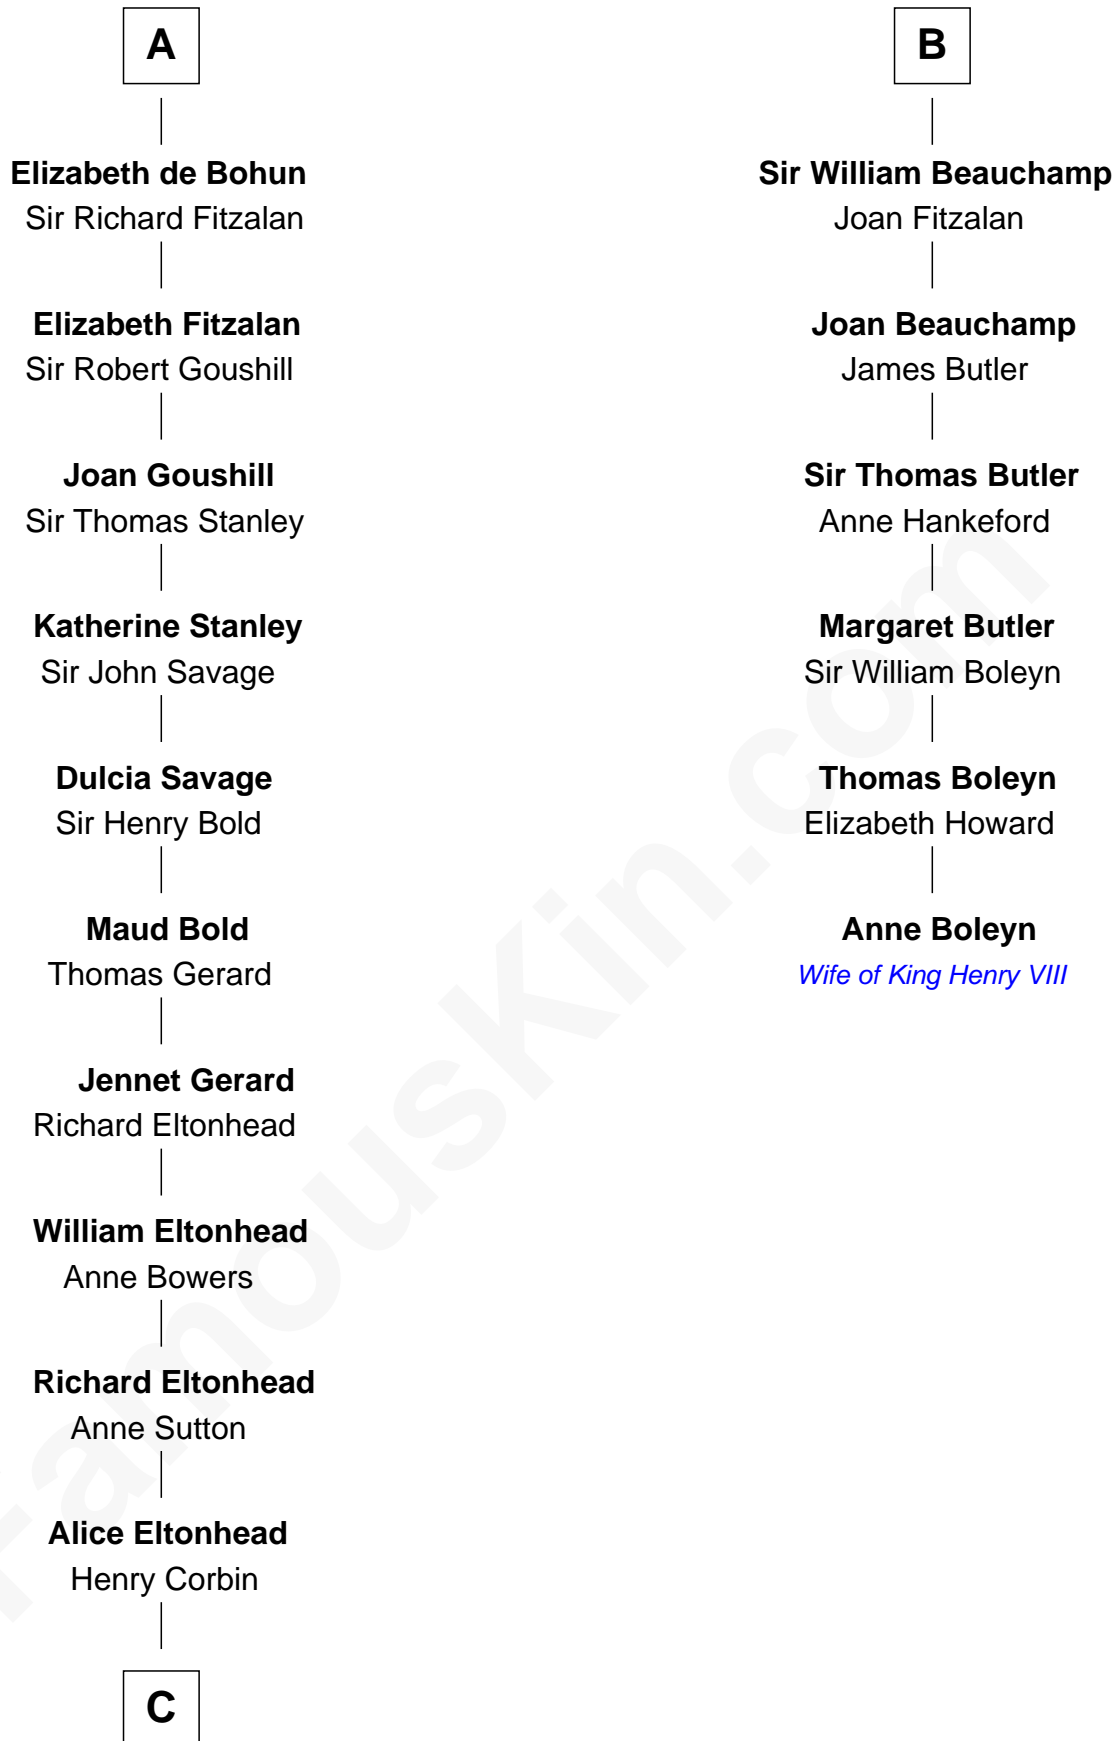

FamousKin.com Relationship Chart of

Henry Lee III

9th Governor of Virginia

12th cousin 8 times removed of

Anne Boleyn

2nd Wife of King Henry VIII

William de Say

C

—
Laetitia Corbin

Richard Lee

—
Henry Lee

Mary Bland

—
Col. Henry Lee

Lucy Grymes

—
Henry Lee III

Light-Horse Harry