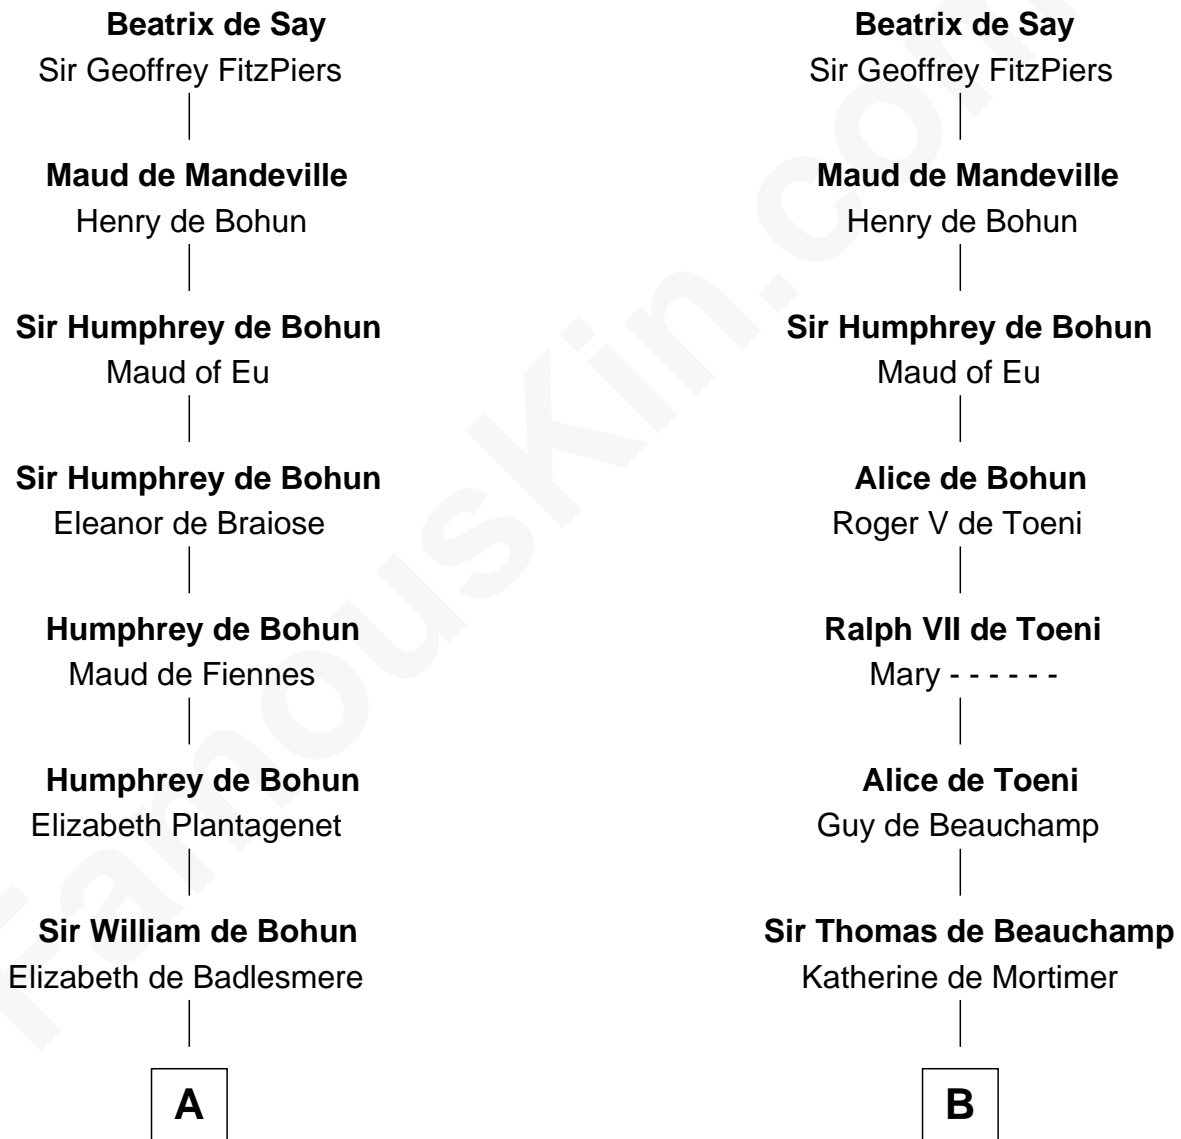

FamousKin.com Relationship Chart of

Henry Lee III

9th Governor of Virginia

12th cousin 8 times removed of

Anne Boleyn

2nd Wife of King Henry VIII

William de Say

C

—
Laetitia Corbin

Richard Lee

—
Henry Lee

Mary Bland

—
Col. Henry Lee

Lucy Grymes

—
Henry Lee III

Light-Horse Harry