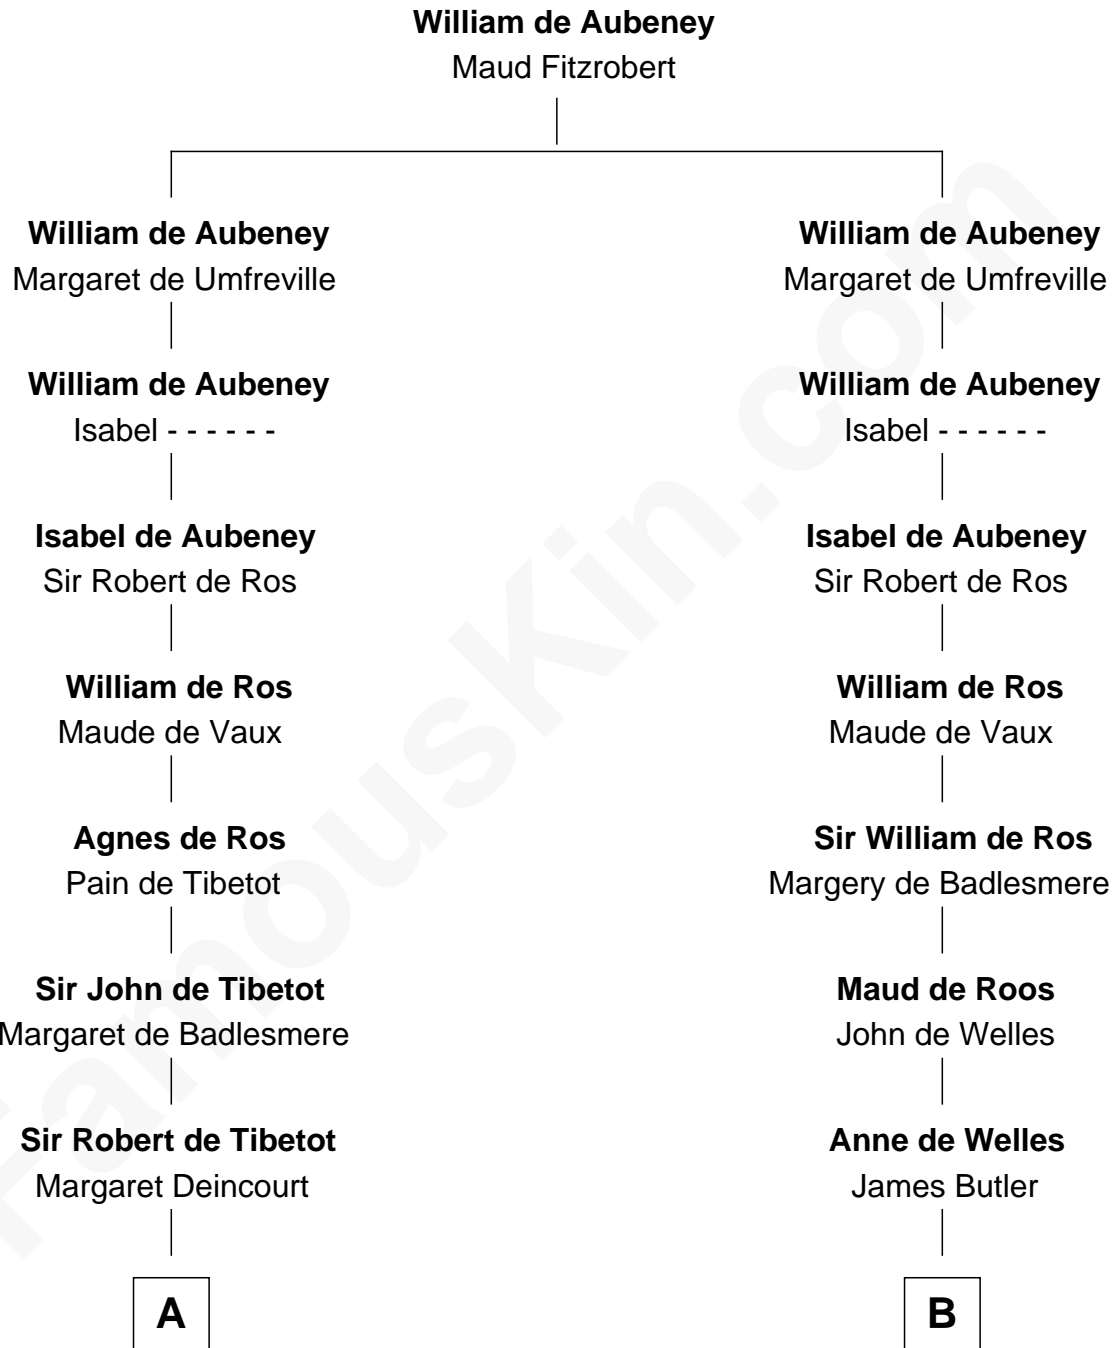

FamousKin.com Relationship Chart of

Henry Lee III

9th Governor of Virginia

11th cousin 10 times removed of

Anne Boleyn

2nd Wife of King Henry VIII

C

—
Mary Isham
Col. William Randolph

—
Elizabeth Randolph
Richard Bland

—
Mary Bland
Henry Lee

—
Col. Henry Lee
Lucy Grymes

—
Henry Lee III
Light-Horse Harry

FamousKin.com