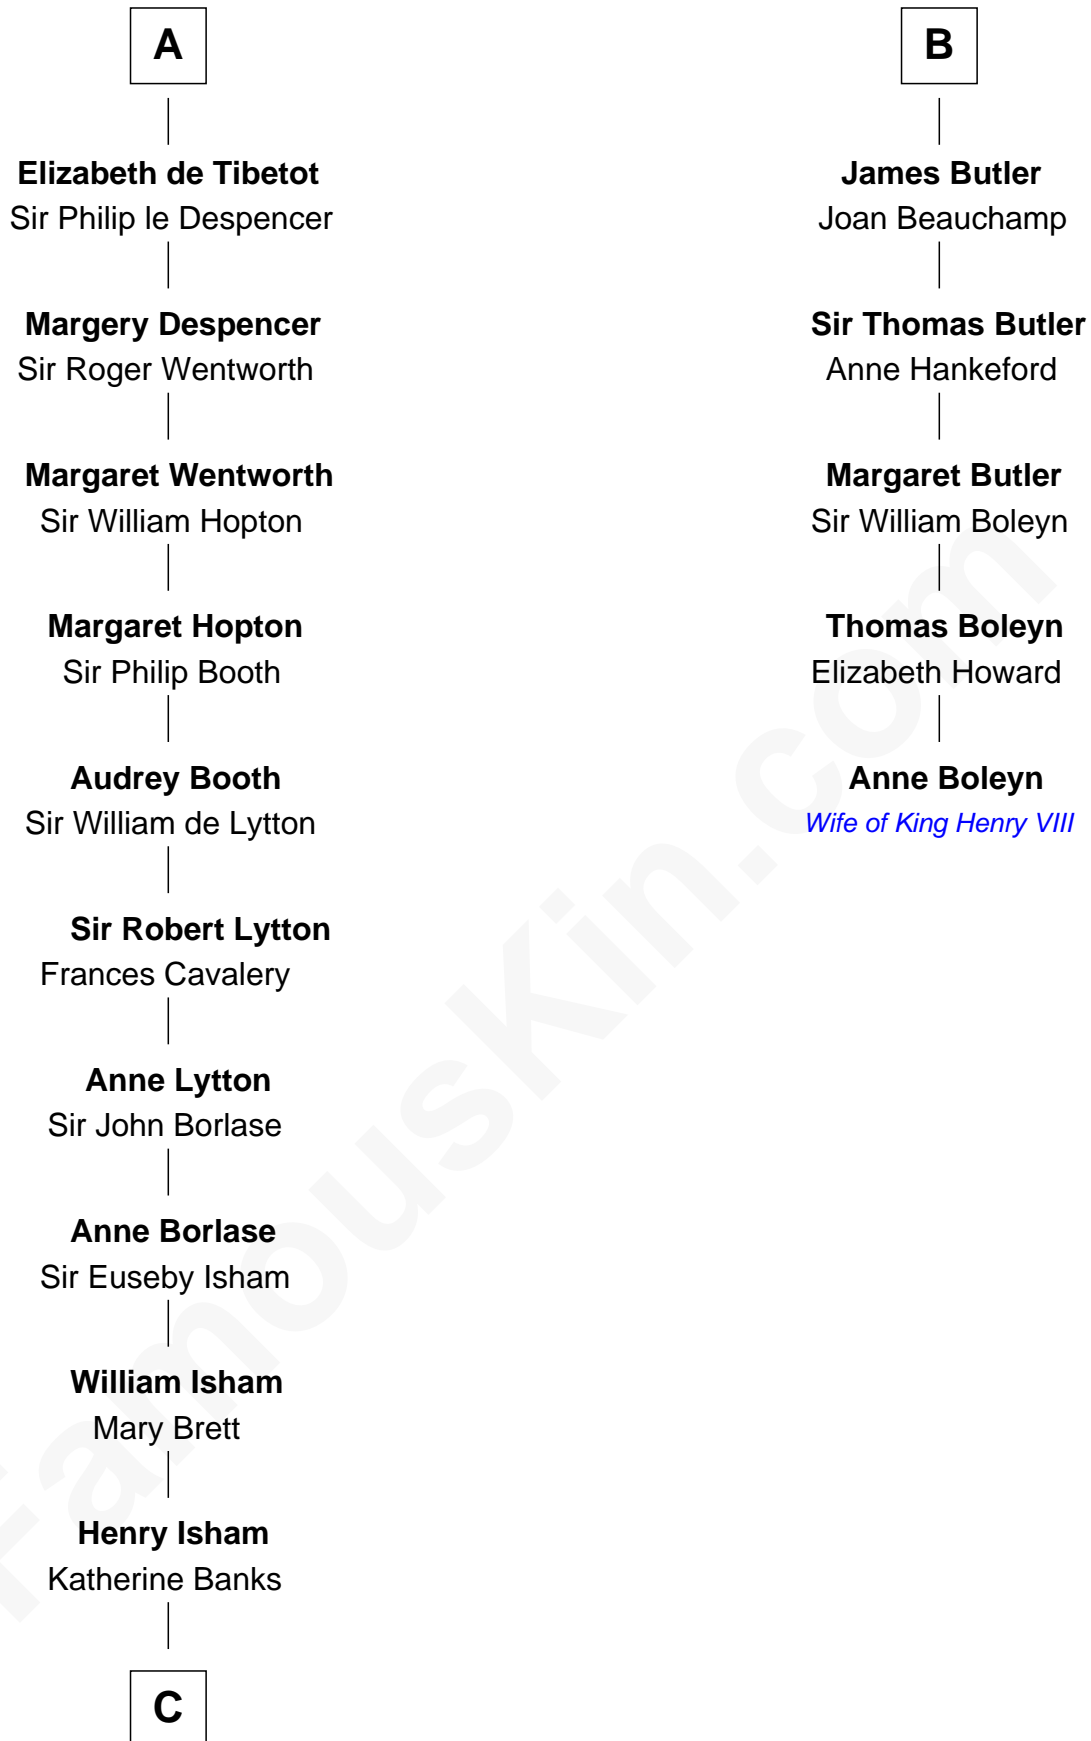

FamousKin.com Relationship Chart of

Henry Lee III

9th Governor of Virginia

11th cousin 10 times removed of

Anne Boleyn

2nd Wife of King Henry VIII

C

—
Mary Isham
Col. William Randolph

—
Elizabeth Randolph
Richard Bland

—
Mary Bland
Henry Lee

—
Col. Henry Lee
Lucy Grymes

—
Henry Lee III
Light-Horse Harry

FamousKin.com