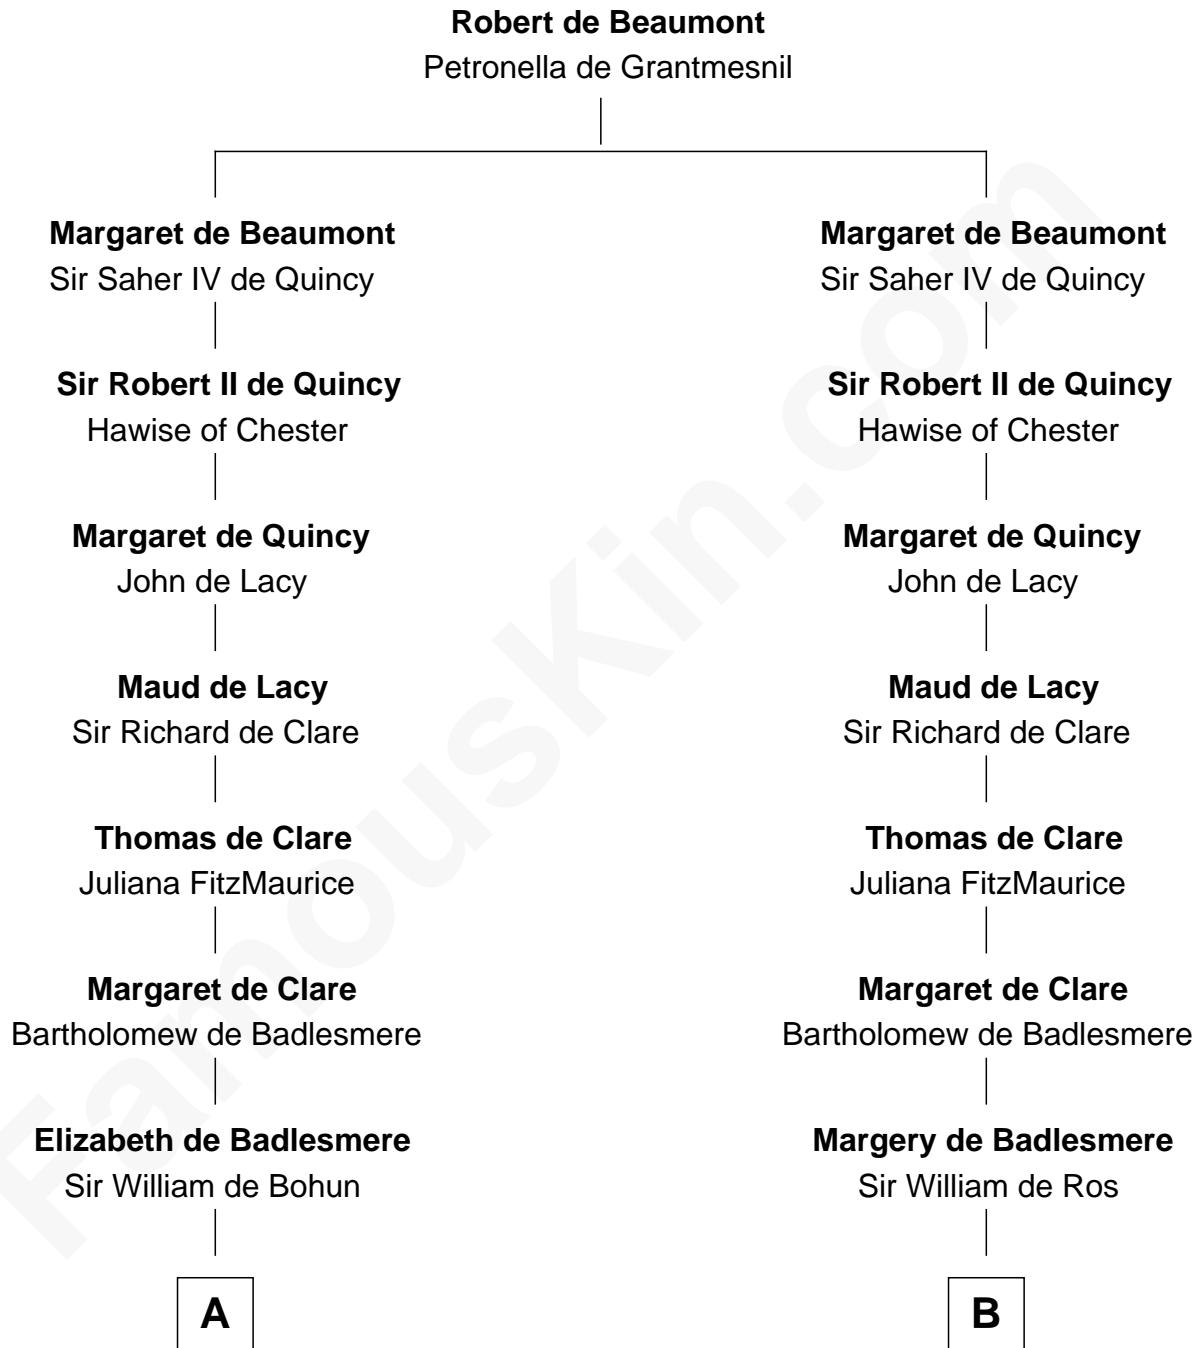

FamousKin.com

Relationship Chart of

Henry Lee III

9th Governor of Virginia

13th cousin 7 times removed of

Anne Boleyn

2nd Wife of King Henry VIII