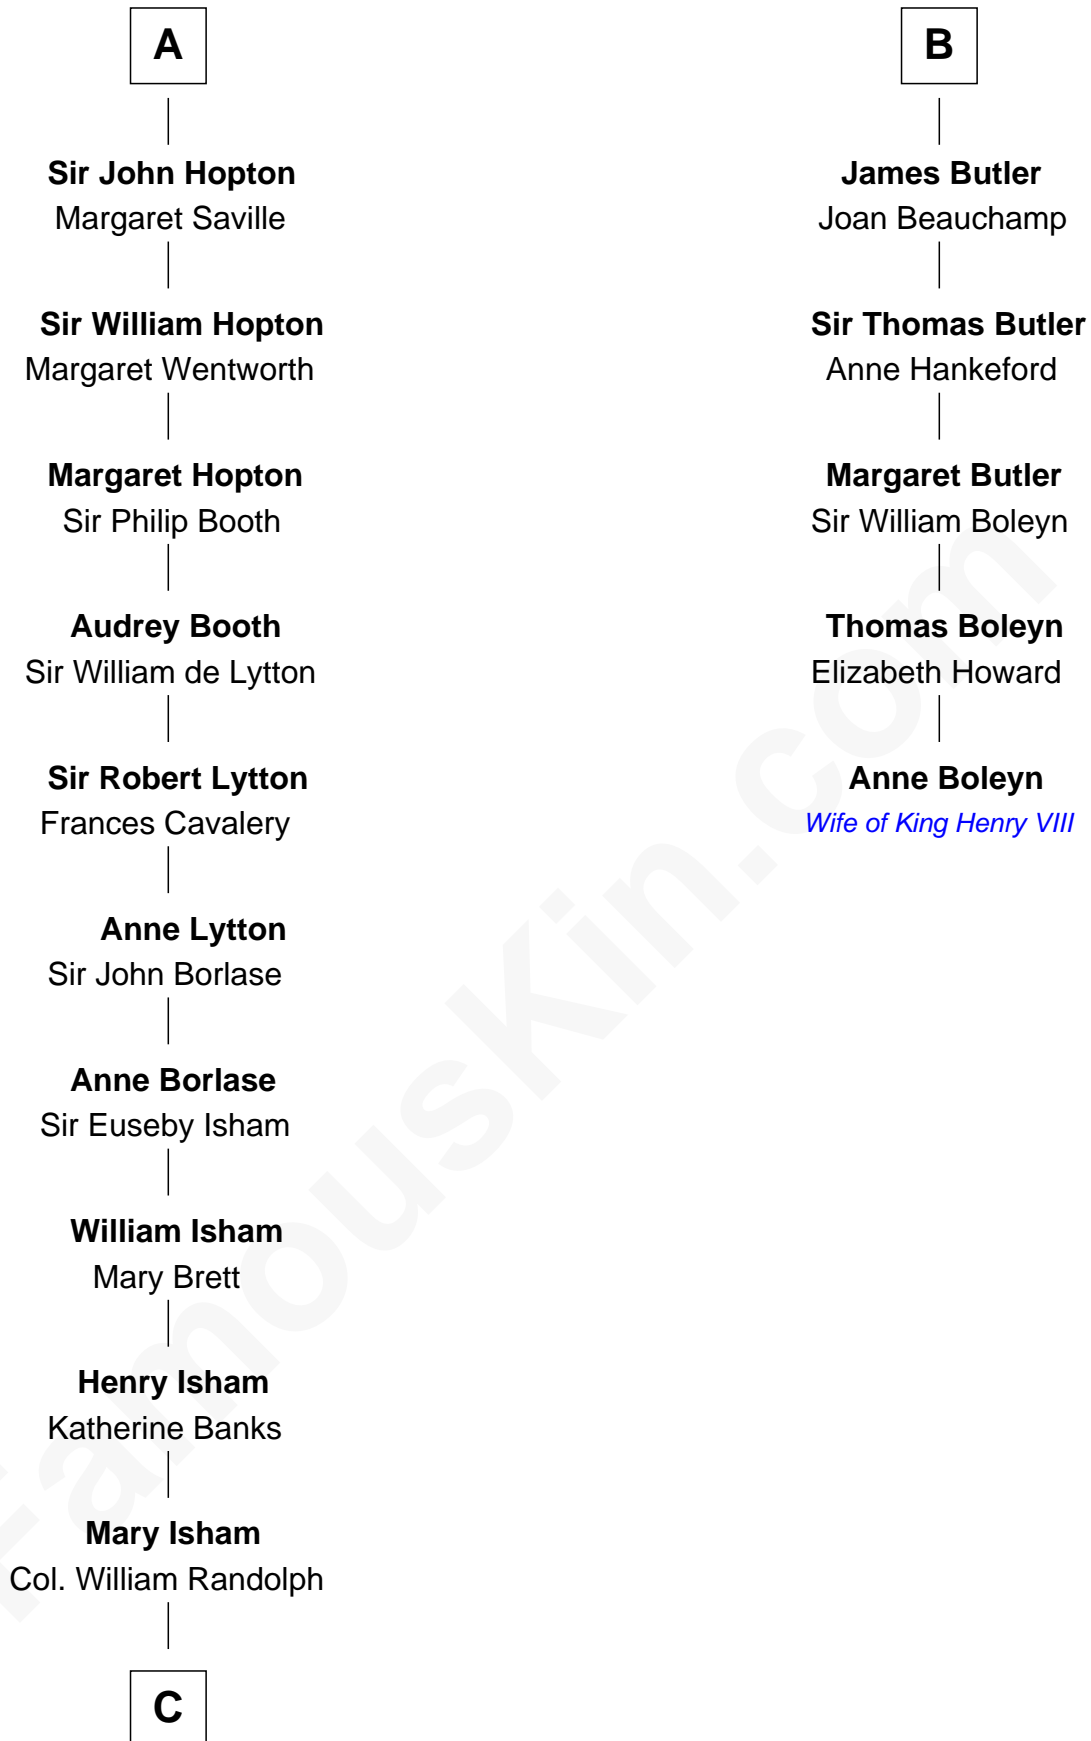

FamousKin.com

Relationship Chart of

Henry Lee III

9th Governor of Virginia

11th cousin 9 times removed of

Anne Boleyn

2nd Wife of King Henry VIII

William I, King of Scotland

----- Avenal

C

—
Elizabeth Randolph

Richard Bland

—
Mary Bland

Henry Lee

—
Col. Henry Lee

Lucy Grymes

—
Henry Lee III

Light-Horse Harry

FamousKin.com