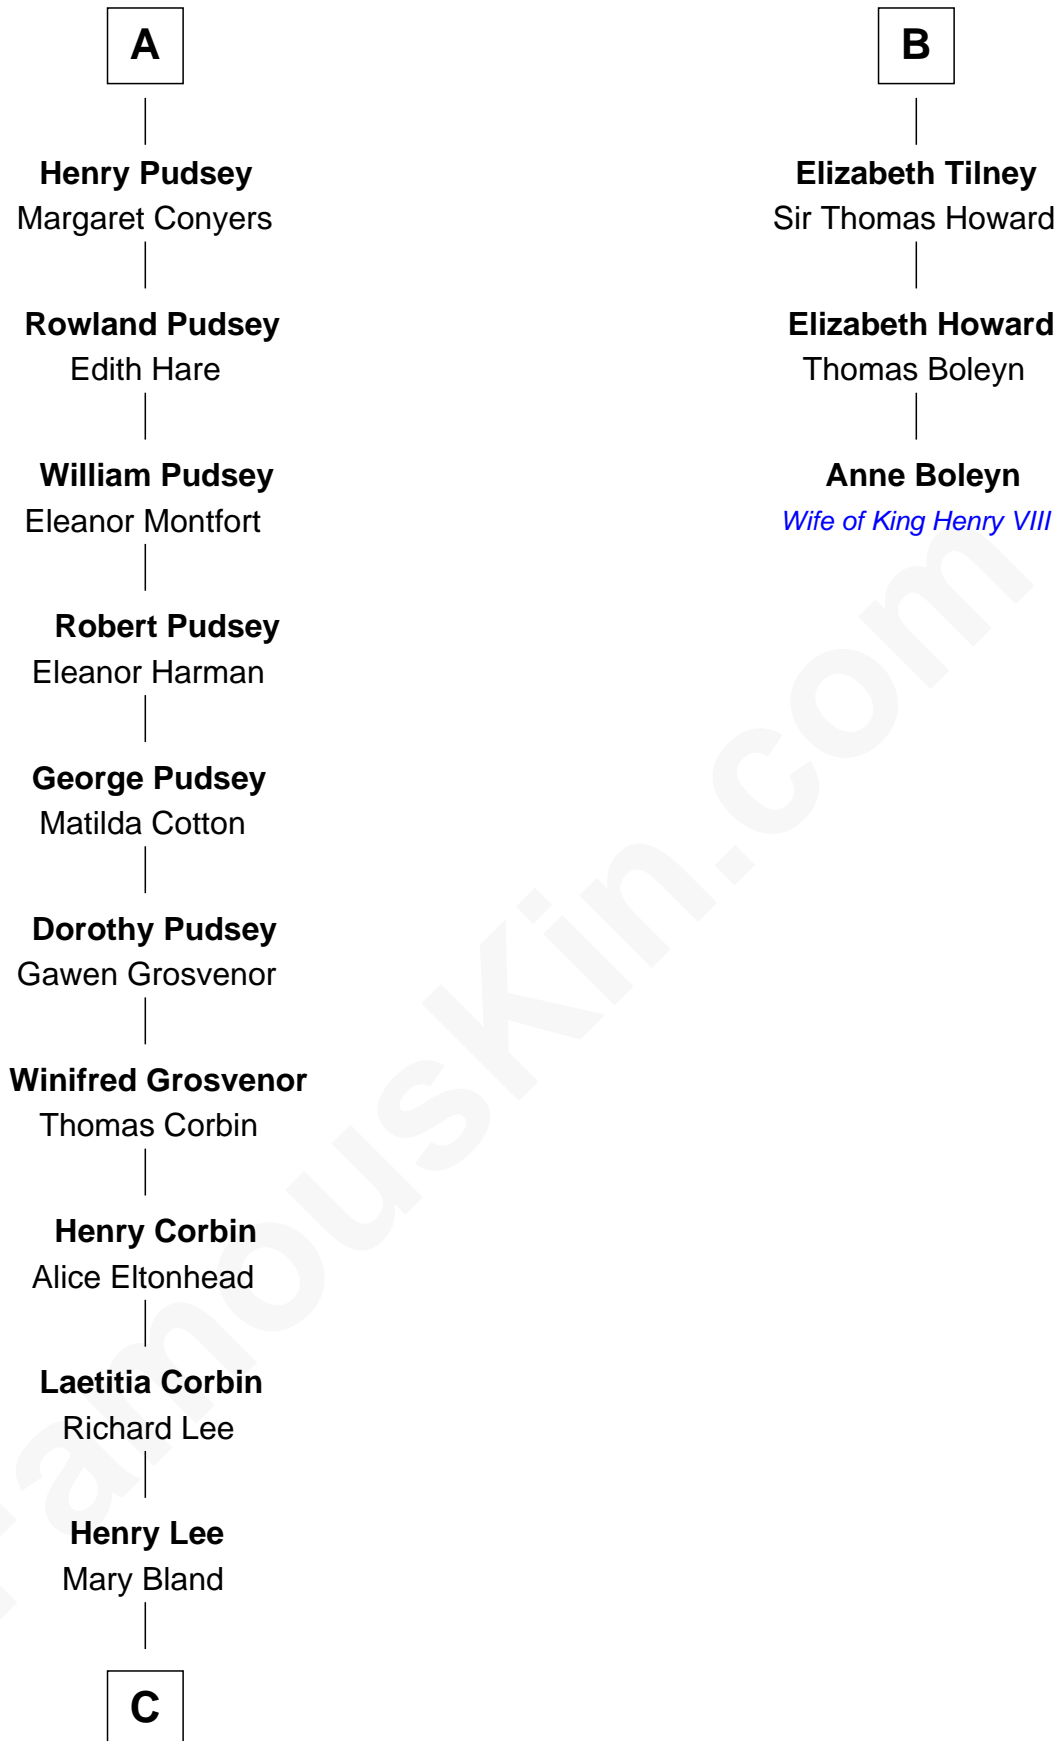

FamousKin.com Relationship Chart of

Henry Lee III

9th Governor of Virginia

9th cousin 9 times removed of

Anne Boleyn

2nd Wife of King Henry VIII

William de Odingsells

Ela FitzWalter

Sir Roger de Herdeburgh

Ela Herdeburgh

Sir William de Boteler

Ankaret le Boteler

John le Strange

Eleanor le Strange

Sir Reynold de Grey

Ida Grey

John Cokayne

Elizabeth Cokayne

Sir Laurence Cheney

Elizabeth Cheney

Sir Frederick Tilney

B

C

Col. Henry Lee
Lucy Grymes

Henry Lee III
Light-Horse Harry

FamousKin.com