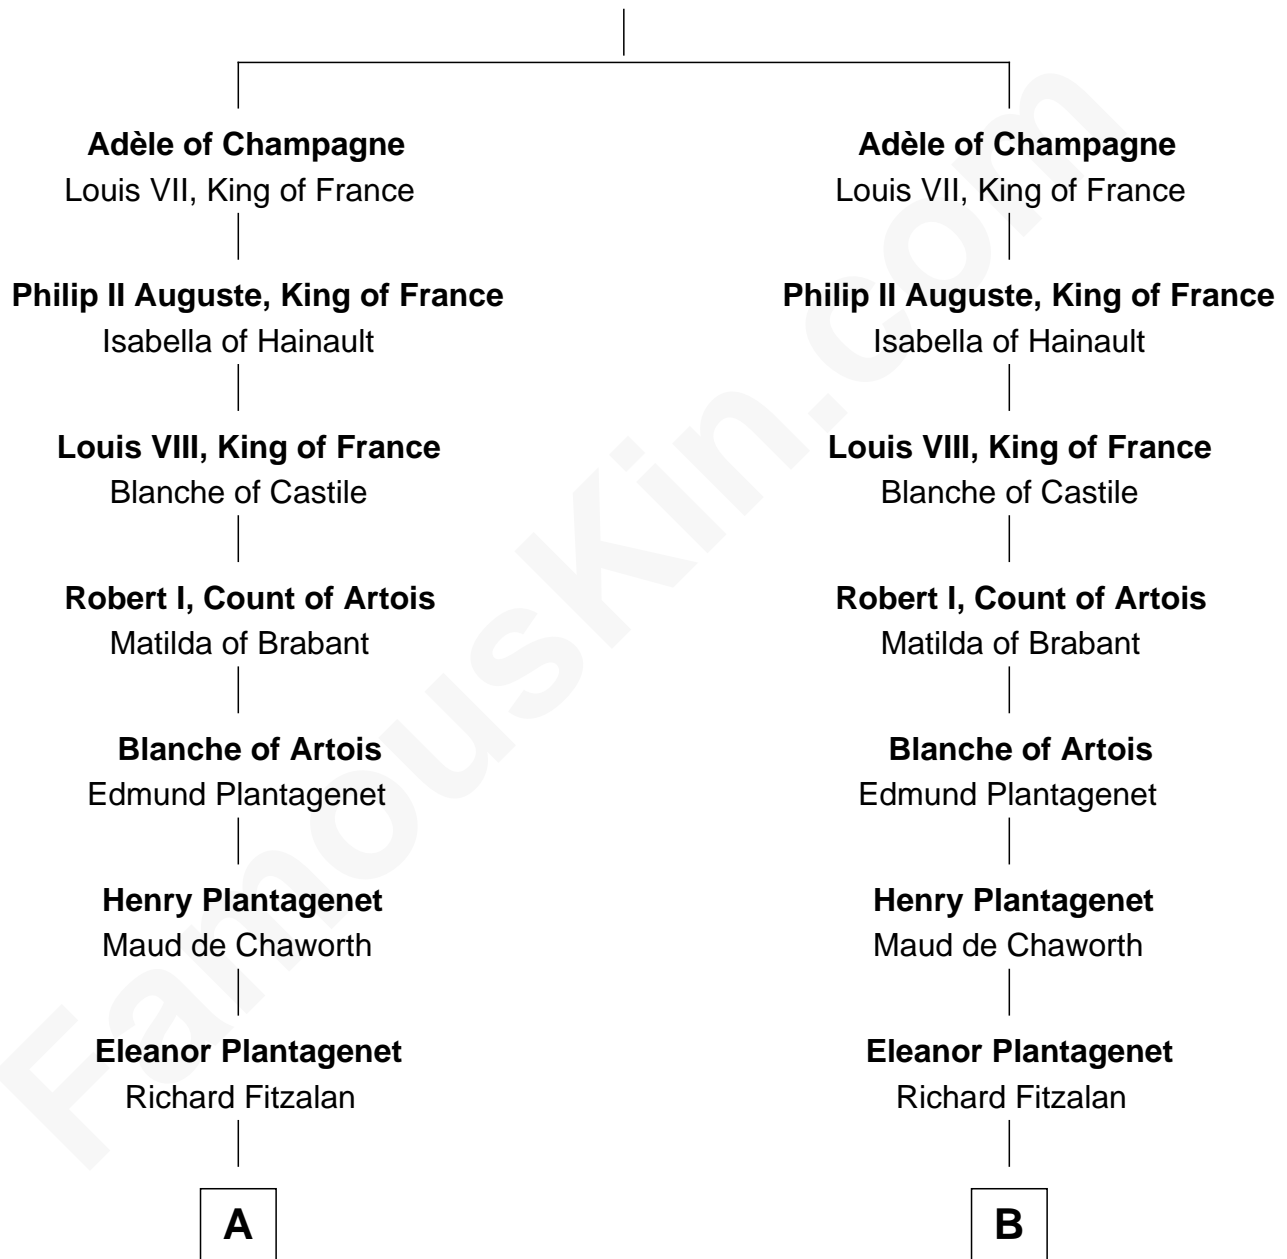

FamousKin.com

Relationship Chart of

Henry Lee III

9th Governor of Virginia

13th cousin 7 times removed of

Anne Boleyn

2nd Wife of King Henry VIII

Theobald II of Champagne

Matilda of Carinthia

C

—
Laetitia Corbin

Richard Lee

—
Henry Lee

Mary Bland

—
Col. Henry Lee

Lucy Grymes

—
Henry Lee III

Light-Horse Harry

FamousKin.com