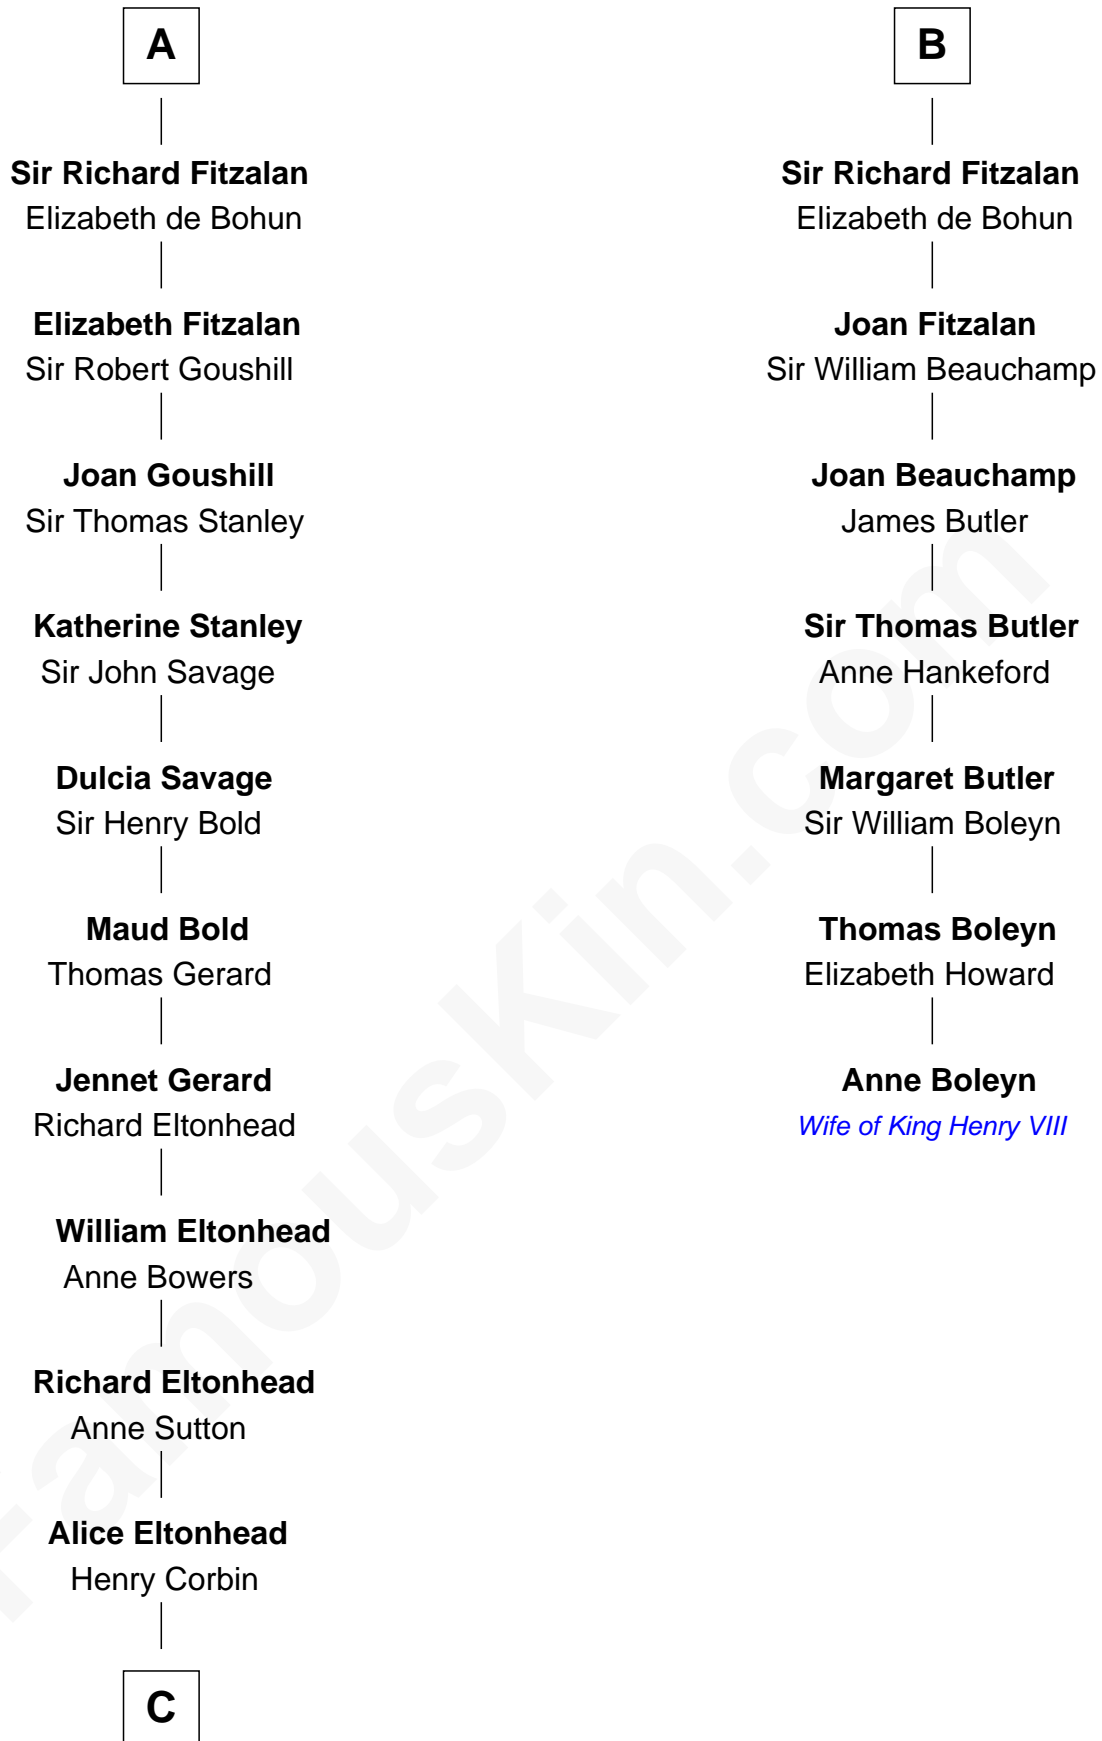

FamousKin.com

Relationship Chart of

Henry Lee III

9th Governor of Virginia

13th cousin 7 times removed of

Anne Boleyn

2nd Wife of King Henry VIII

Theobald II of Champagne

Matilda of Carinthia

C

—
Laetitia Corbin

Richard Lee

—
Henry Lee

Mary Bland

—
Col. Henry Lee

Lucy Grymes

—
Henry Lee III

Light-Horse Harry

FamousKin.com