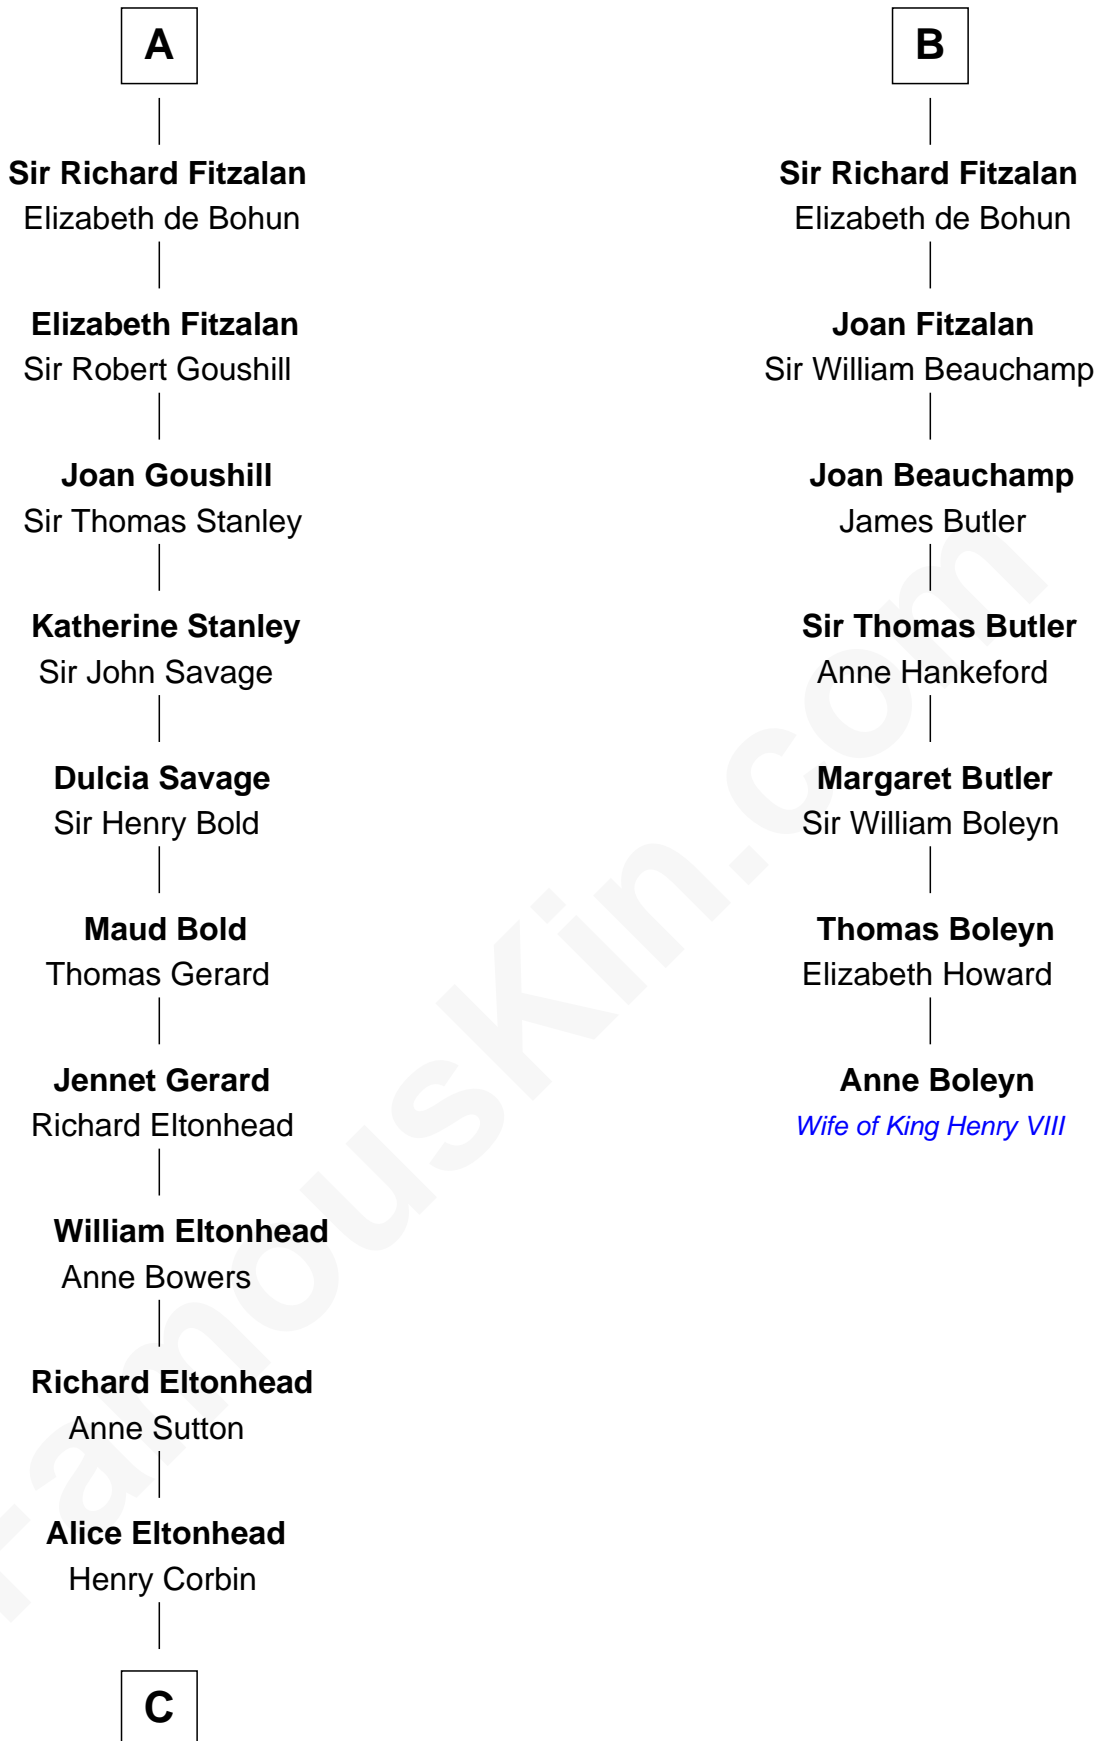

FamousKin.com

Relationship Chart of

Henry Lee III

9th Governor of Virginia

13th cousin 7 times removed of

Anne Boleyn

2nd Wife of King Henry VIII

C

—
Laetitia Corbin

Richard Lee

—
Henry Lee

Mary Bland

—
Col. Henry Lee

Lucy Grymes

—
Henry Lee III

Light-Horse Harry