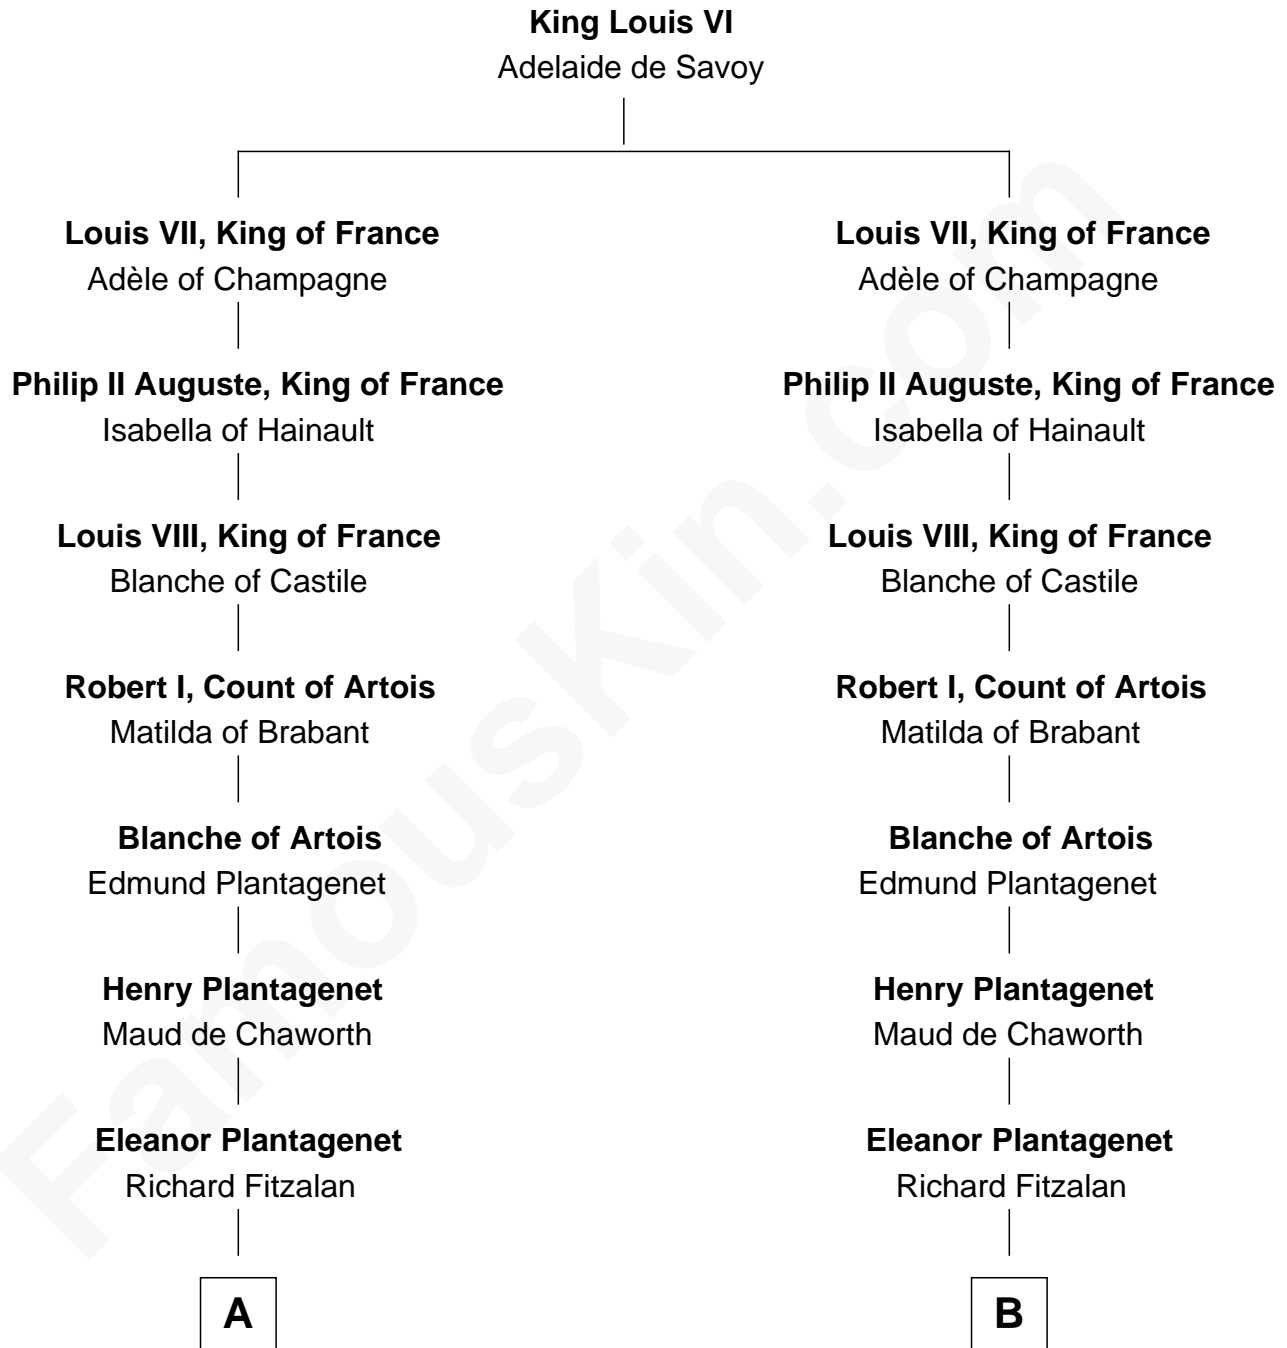

FamousKin.com

Relationship Chart of

Henry Lee III

9th Governor of Virginia

13th cousin 7 times removed of

Anne Boleyn

2nd Wife of King Henry VIII

C

—
Laetitia Corbin

Richard Lee

—
Henry Lee

Mary Bland

—
Col. Henry Lee

Lucy Grymes

—
Henry Lee III

Light-Horse Harry