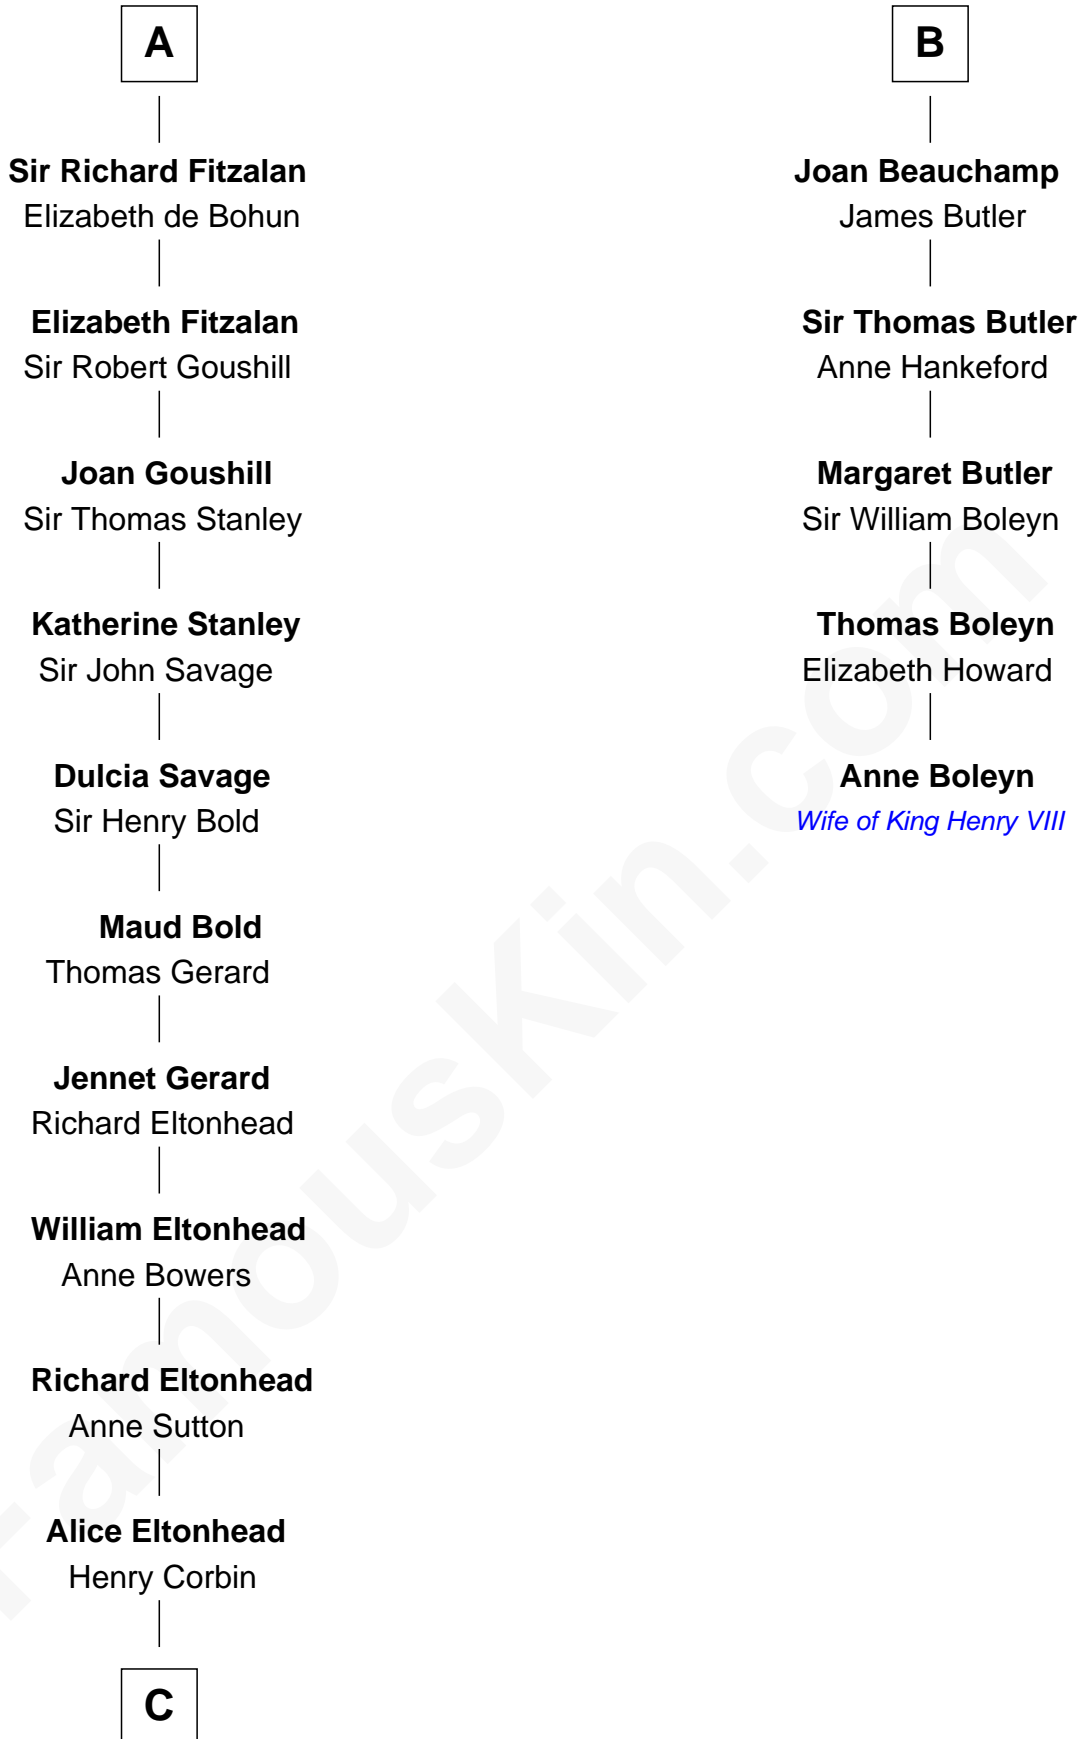

FamousKin.com

Relationship Chart of

Henry Lee III

9th Governor of Virginia

11th cousin 9 times removed of

Anne Boleyn

2nd Wife of King Henry VIII

Geoffrey de Mandeville

Rohese de Vere

C

—
Laetitia Corbin

Richard Lee

—
Henry Lee

Mary Bland

—
Col. Henry Lee

Lucy Grymes

—
Henry Lee III

Light-Horse Harry

FamousKin.com