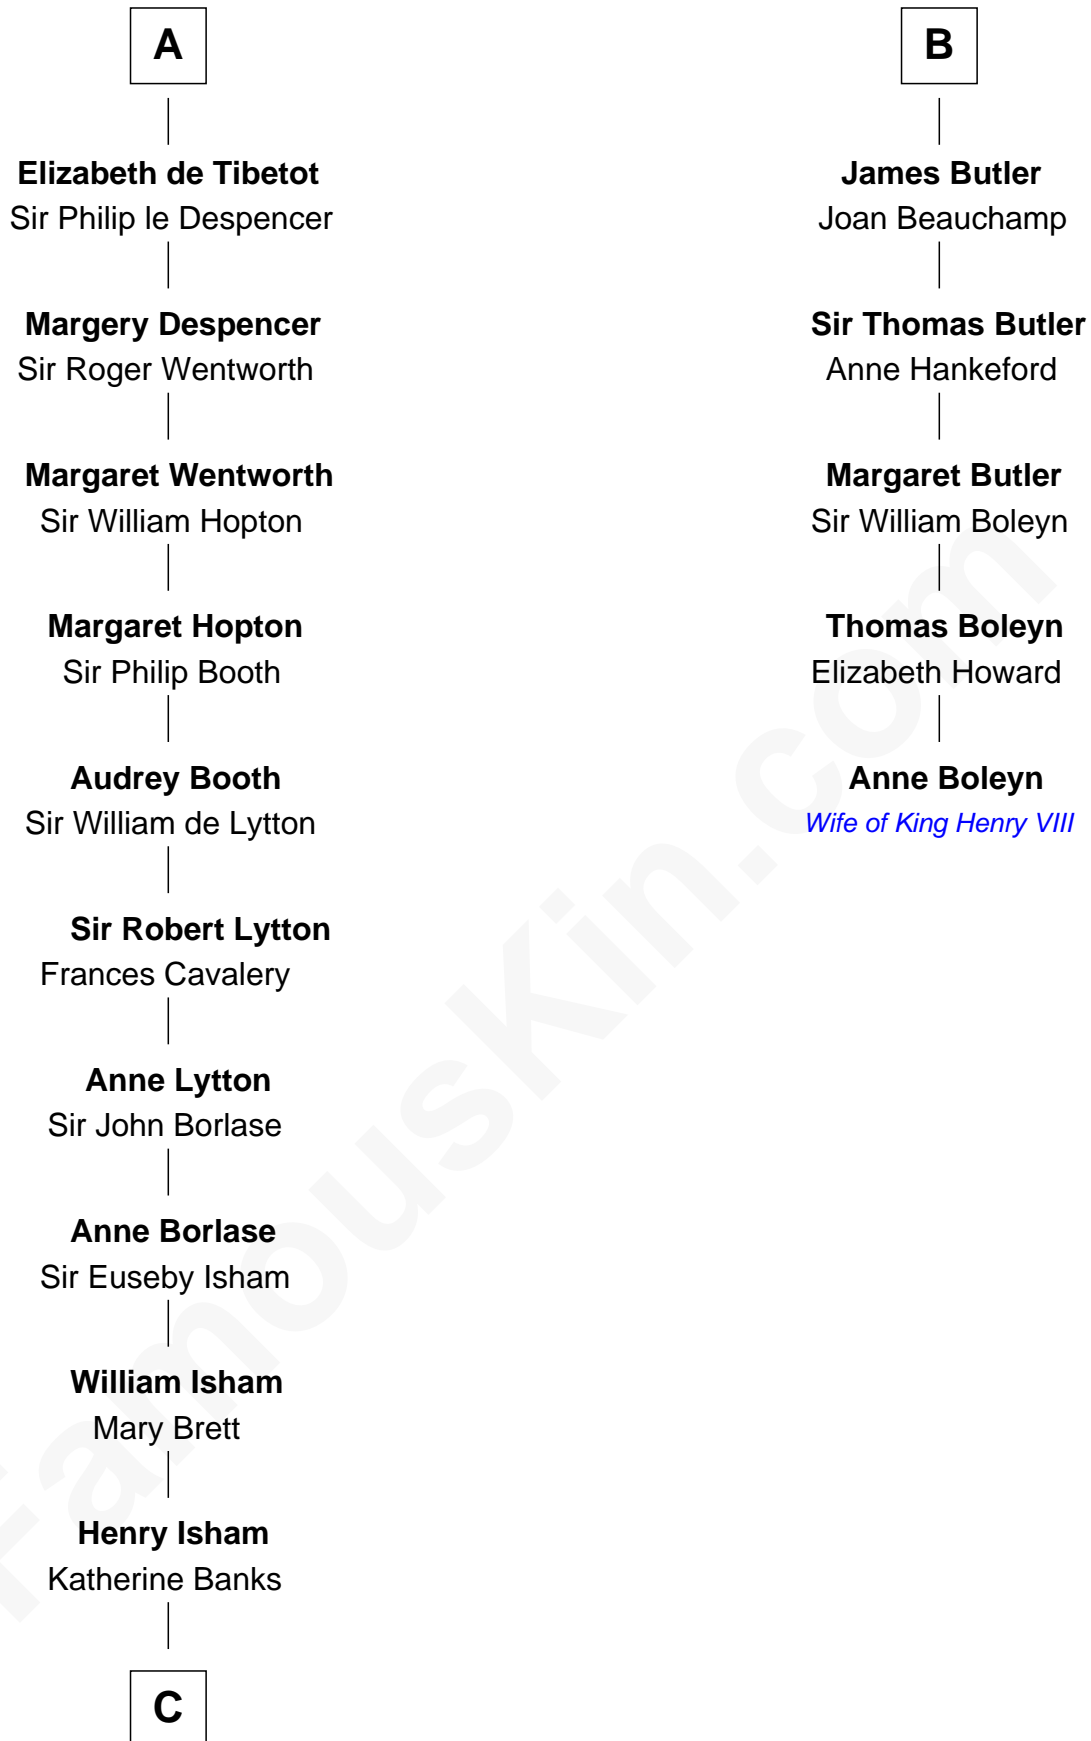

FamousKin.com Relationship Chart of

Henry Lee III

9th Governor of Virginia

11th cousin 10 times removed of

Anne Boleyn

2nd Wife of King Henry VIII

Sir Odinel de Umfreville

Alice de Lucy

Margery de Badlesmere

Maud de Roos

John de Welles

Anne de Welles

James Butler

B

C

—
Mary Isham
Col. William Randolph