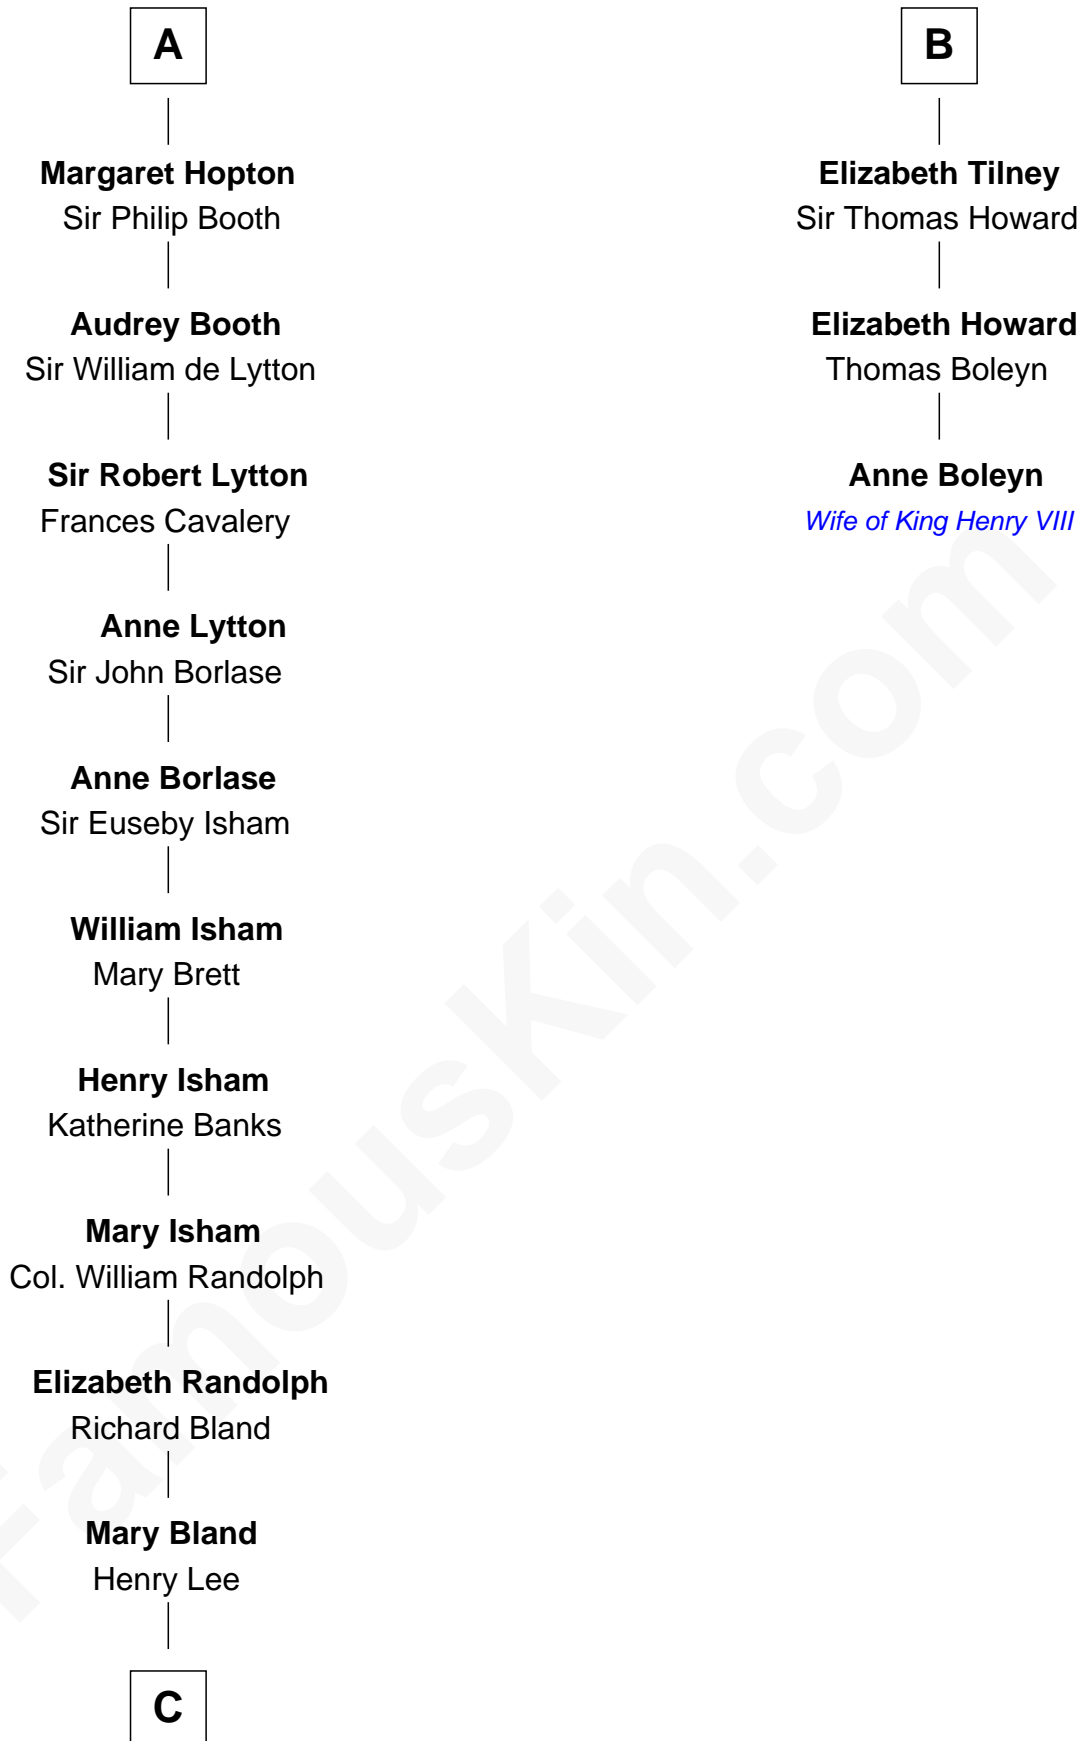

FamousKin.com

Relationship Chart of

Henry Lee III

9th Governor of Virginia

9th cousin 9 times removed of

Anne Boleyn

2nd Wife of King Henry VIII

Sir William de Cantilupe

Ida Grey

John Cokayne

Elizabeth Cokayne

Sir Laurence Cheney

Elizabeth Cheney

Sir Frederick Tilney

B

C