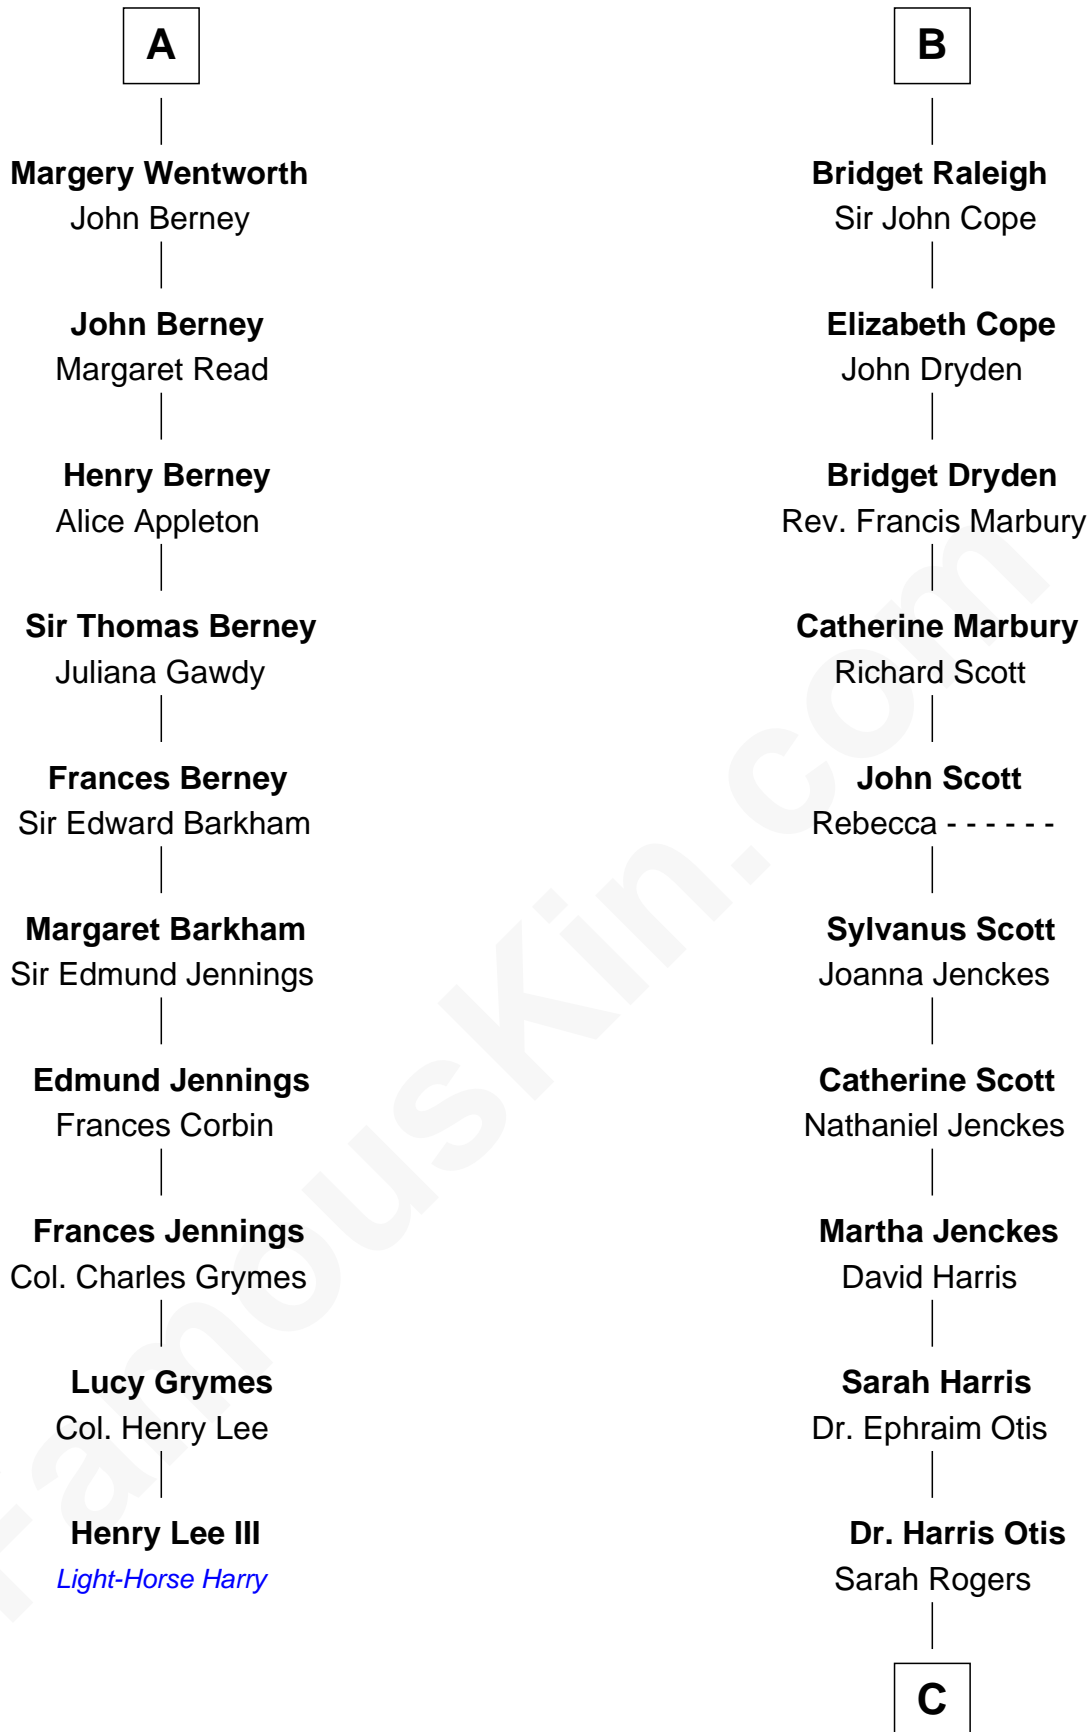

# FamousKin.com Relationship Chart of

**Henry Lee III**

*9th Governor of Virginia*

16th cousin 4 times removed of

**Willis Carrier**

*Inventor of Air Conditioning*

**Hugh le Despencer**

Eleanor de Clare

**Isabel le Despencer**

Richard Fitzalan

**Sir Edmund Fitzalan**

Sibyl de Montagu

**Philippe Fitzalan**

Sir Richard Sergeaux

**Elizabeth Sergeaux**

Sir William Marney

**Emma Marney**

Sir Thomas Tyrrell

**Humphrey Tyrrell**

Isabel Helion

**Anne Tyrrell**

Sir Roger Wentworth

**A**

**Sir Edward le Despencer**

William Raleigh

**Sir Edward Raleigh**

Margaret Verney

**Sir Edward Raleigh**

Anne Chamberlayne

**B**

**C**

**Lydia Otis**