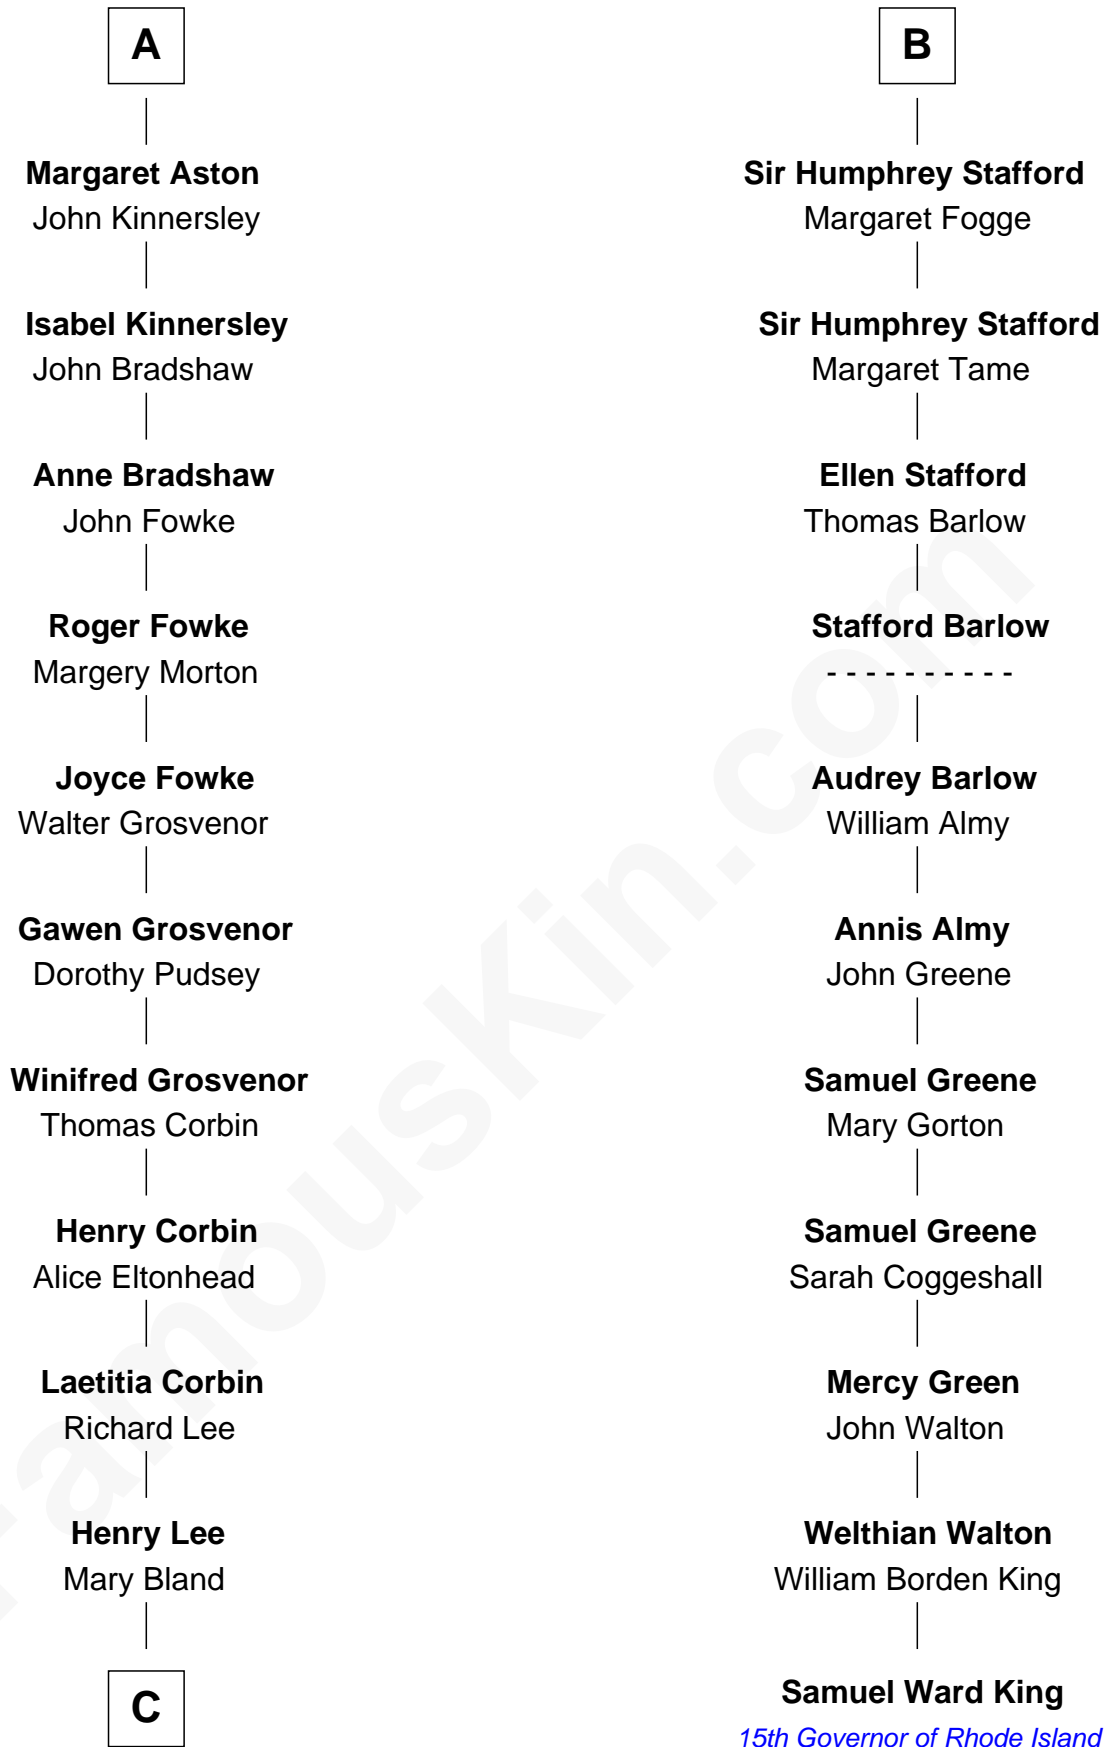

## Relationship Chart of

### Henry Lee III

9th Governor of Virginia

17th cousin 1 time removed of

### Samuel Ward King

15th Governor of Rhode Island

**C**

Col. Henry Lee

Lucy Grymes

Henry Lee III

*Light-Horse Harry*

FamousKin.com