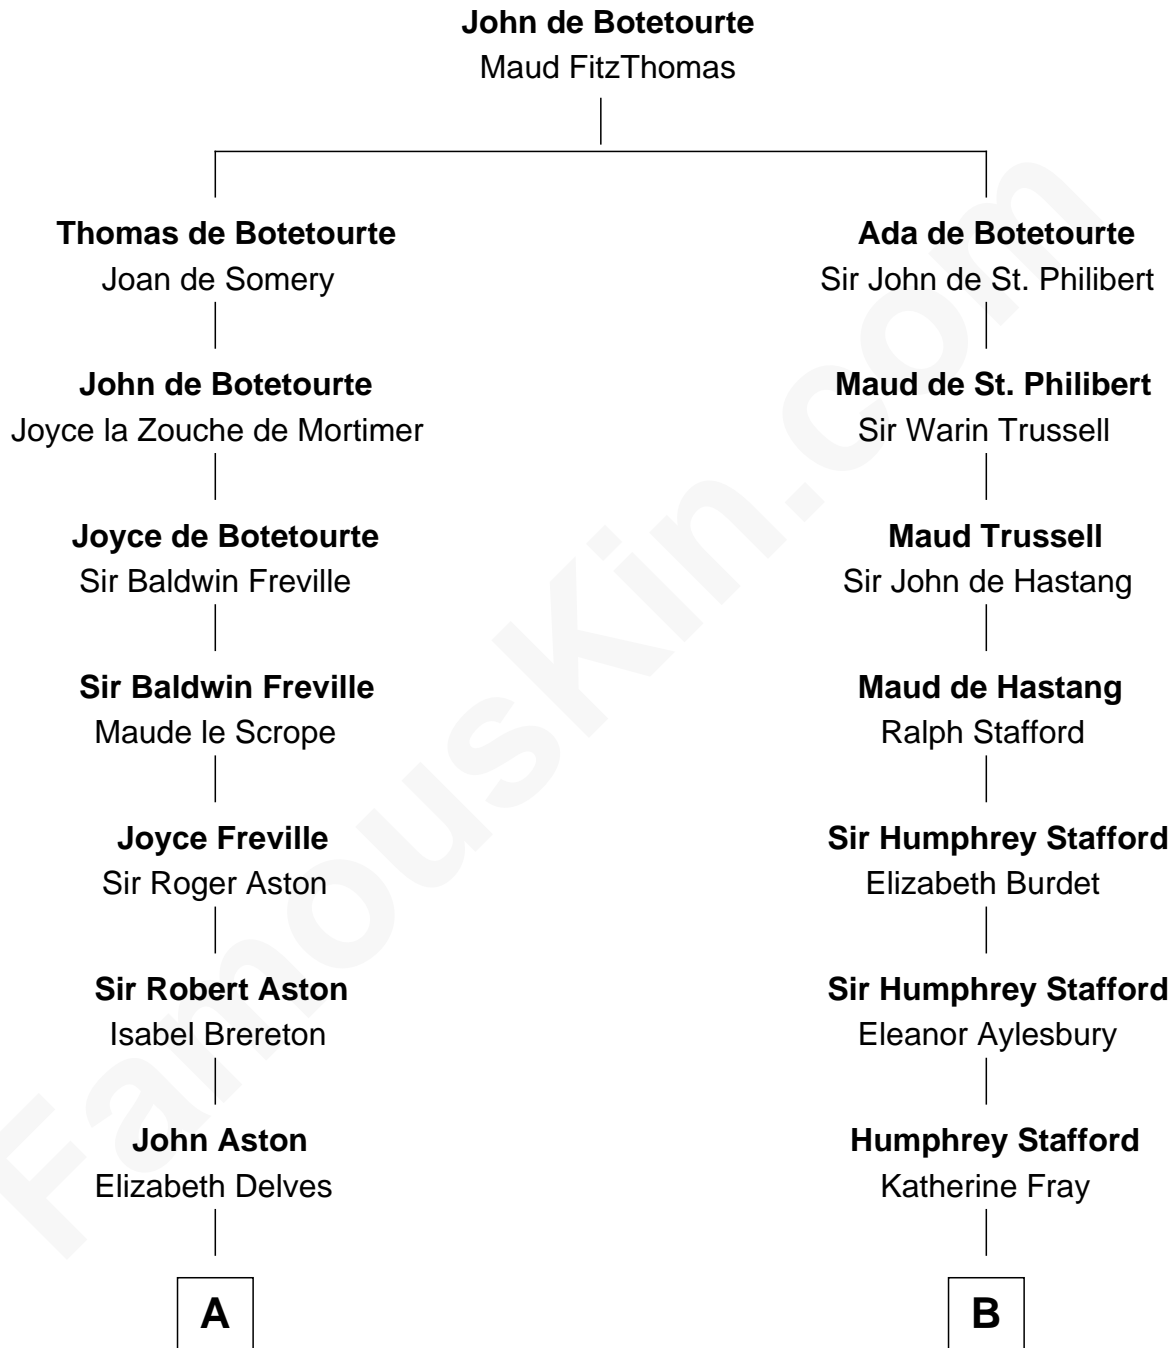

## Relationship Chart of

### Henry Lee III

9th Governor of Virginia

17th cousin 1 time removed of

### Samuel Ward King

15th Governor of Rhode Island

**C**

Col. Henry Lee

Lucy Grymes

Henry Lee III

*Light-Horse Harry*

FamousKin.com