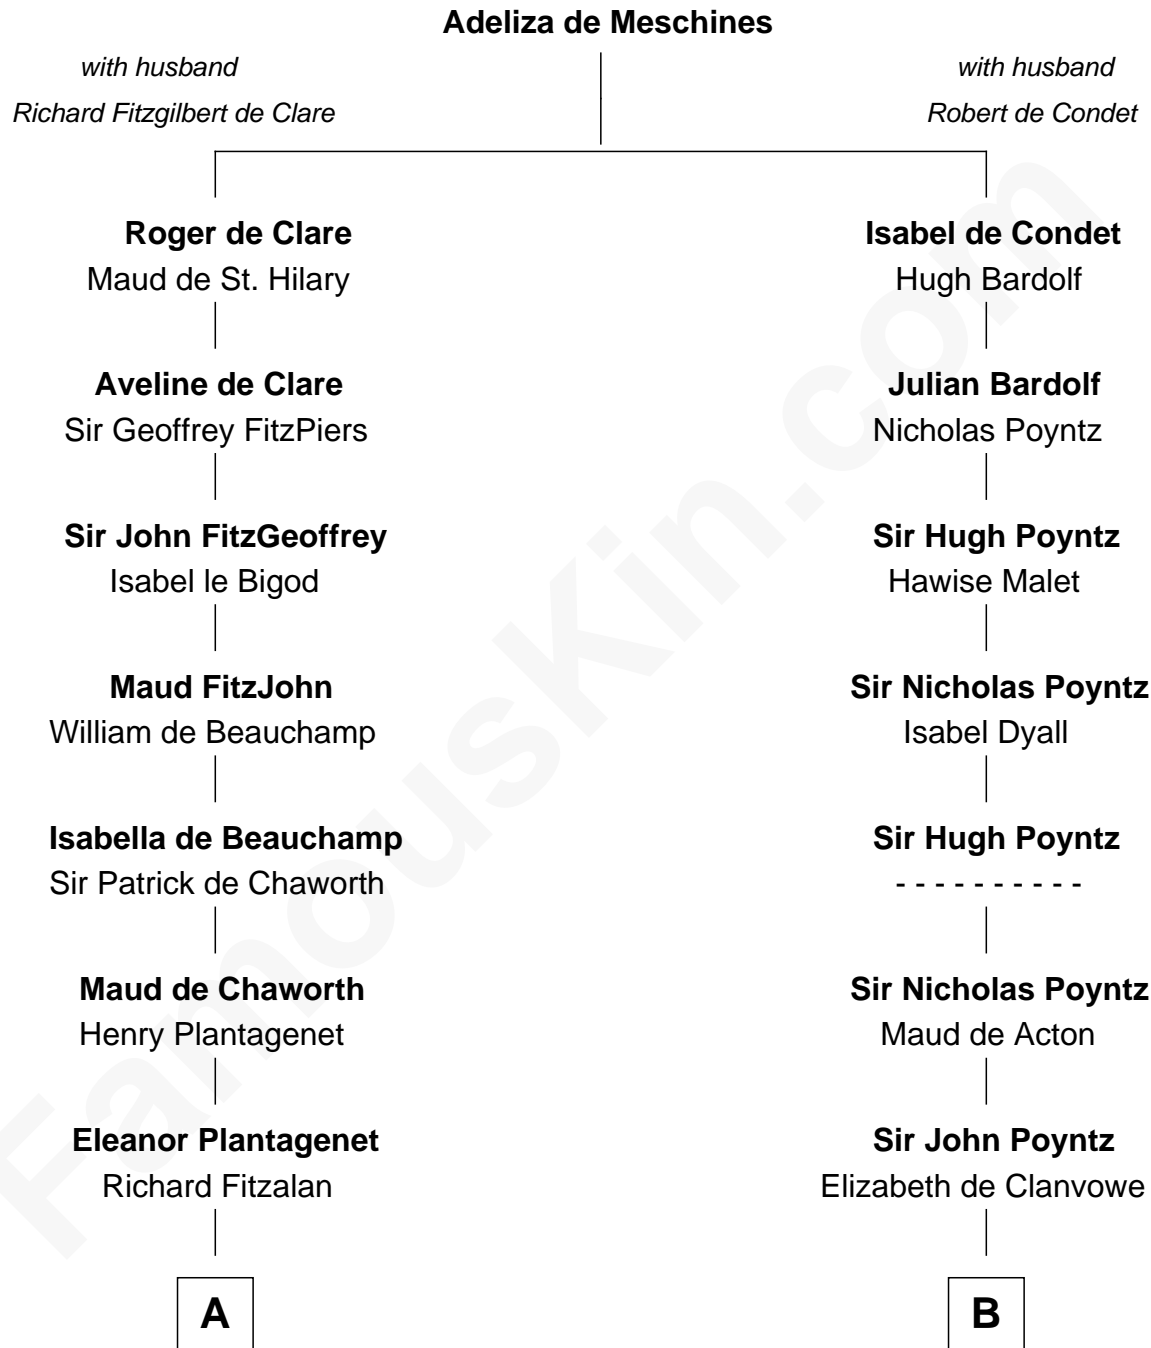

## Relationship Chart of

### Henry Lee III

9th Governor of Virginia

20th cousin 1 time removed of

### Samuel Ward King

15th Governor of Rhode Island

**C**

**Laetitia Corbin**

Richard Lee

**Henry Lee**

Mary Bland

**Col. Henry Lee**