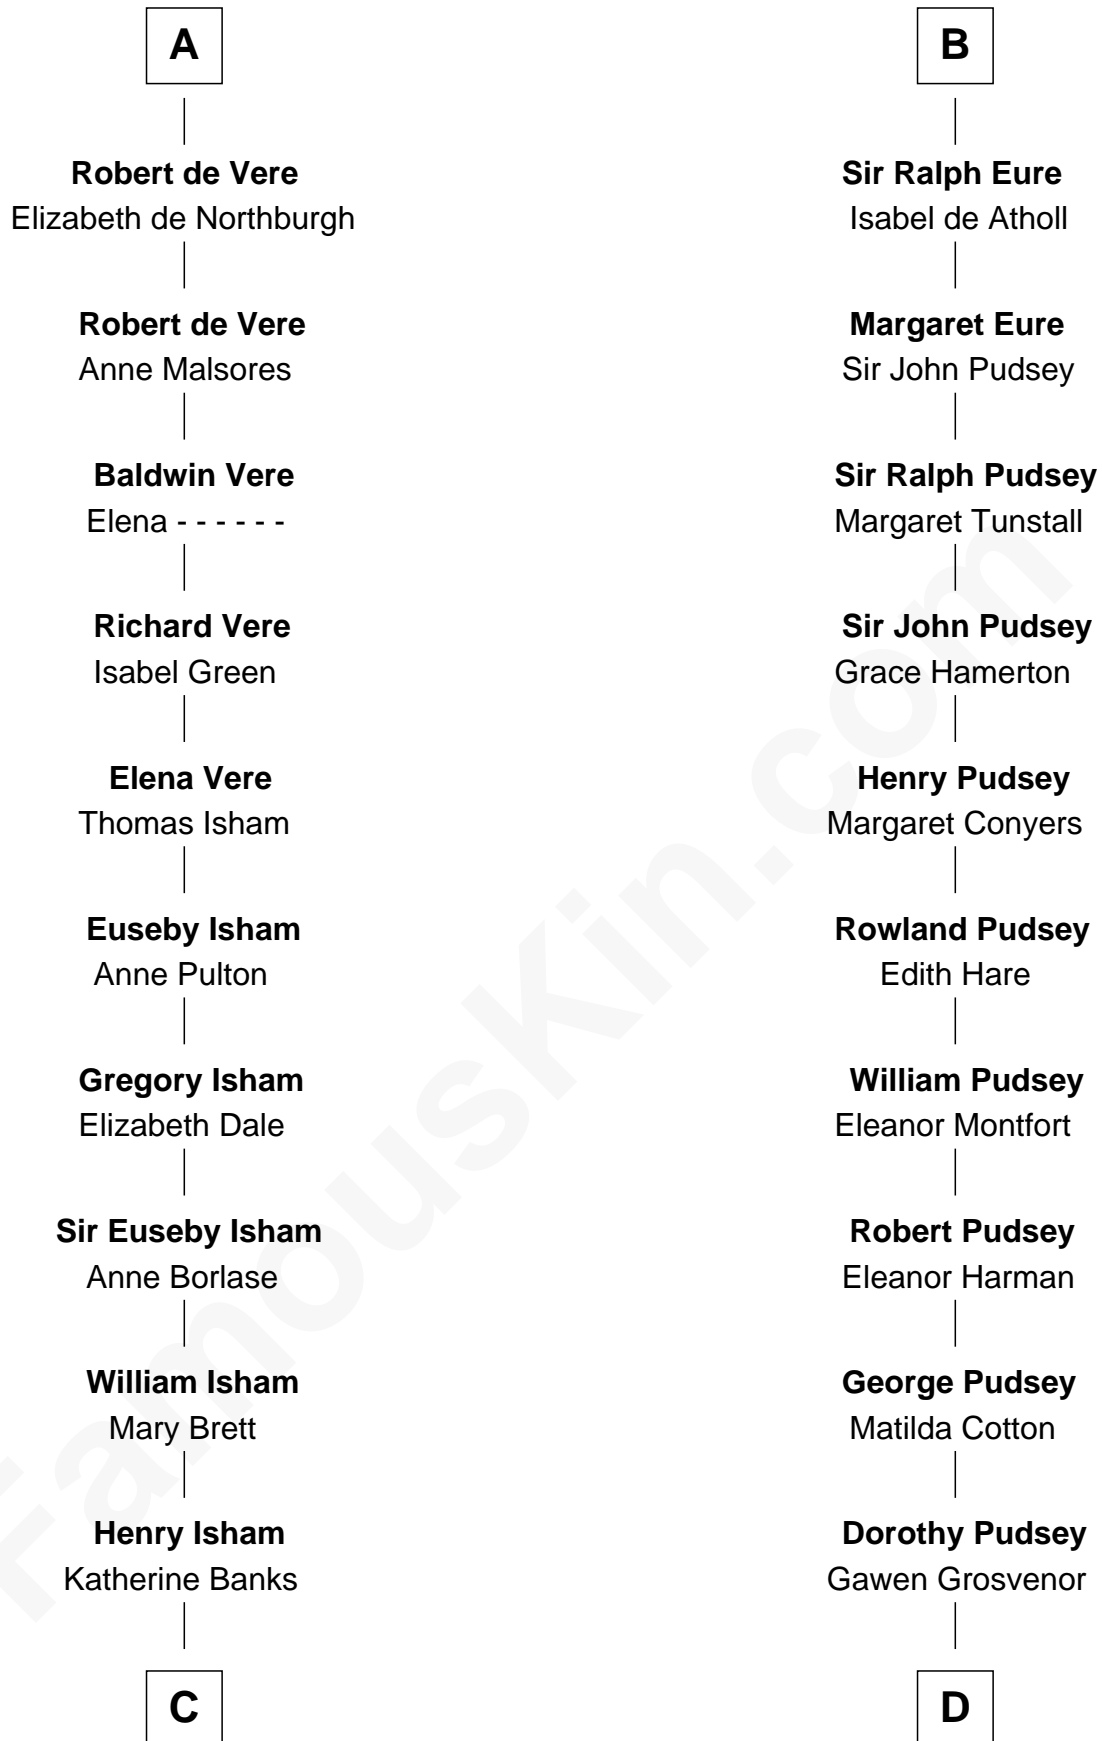

# FamousKin.com Relationship Chart of

**Henry Lee III**

*9th Governor of Virginia*

21st cousin of

**Francis Lightfoot Lee**

*Signer of the Declaration of Independence*

**C**

**Mary Isham**  
Col. William Randolph

**Elizabeth Randolph**  
Richard Bland

**Mary Bland**  
Henry Lee

**Col. Henry Lee**  
Lucy Grymes

**Henry Lee III**  
*Light-Horse Harry*

**D**

**Winifred Grosvenor**  
Thomas Corbin

**Henry Corbin**  
Alice Eltonhead