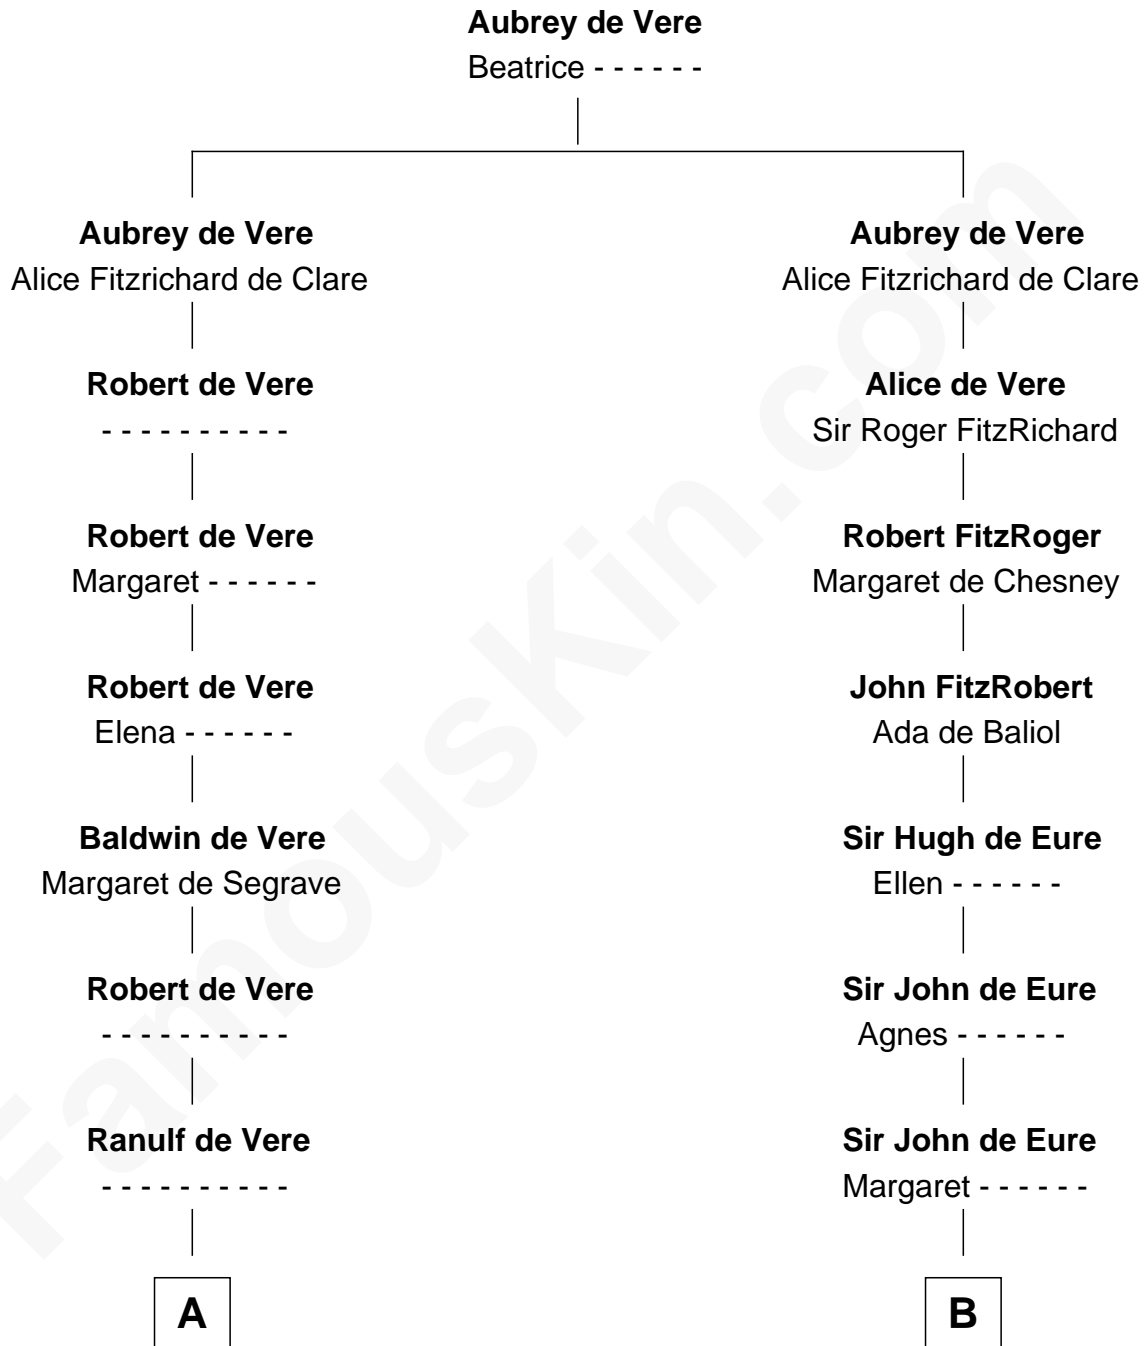

# FamousKin.com Relationship Chart of

**Henry Lee III**

*9th Governor of Virginia*

21st cousin of

**Francis Lightfoot Lee**

*Signer of the Declaration of Independence*

**C**

**Mary Isham**  
Col. William Randolph

**Elizabeth Randolph**  
Richard Bland

**Mary Bland**  
Henry Lee

**Col. Henry Lee**  
Lucy Grymes

**Henry Lee III**  
*Light-Horse Harry*

**D**

**Winifred Grosvenor**  
Thomas Corbin

**Henry Corbin**  
Alice Eltonhead

**Laetitia Corbin**  
Richard Lee

**Gov. Thomas Lee**  
Hannah Ludwell

**Francis Lightfoot Lee**  
*Signer of Declaration of Independence*