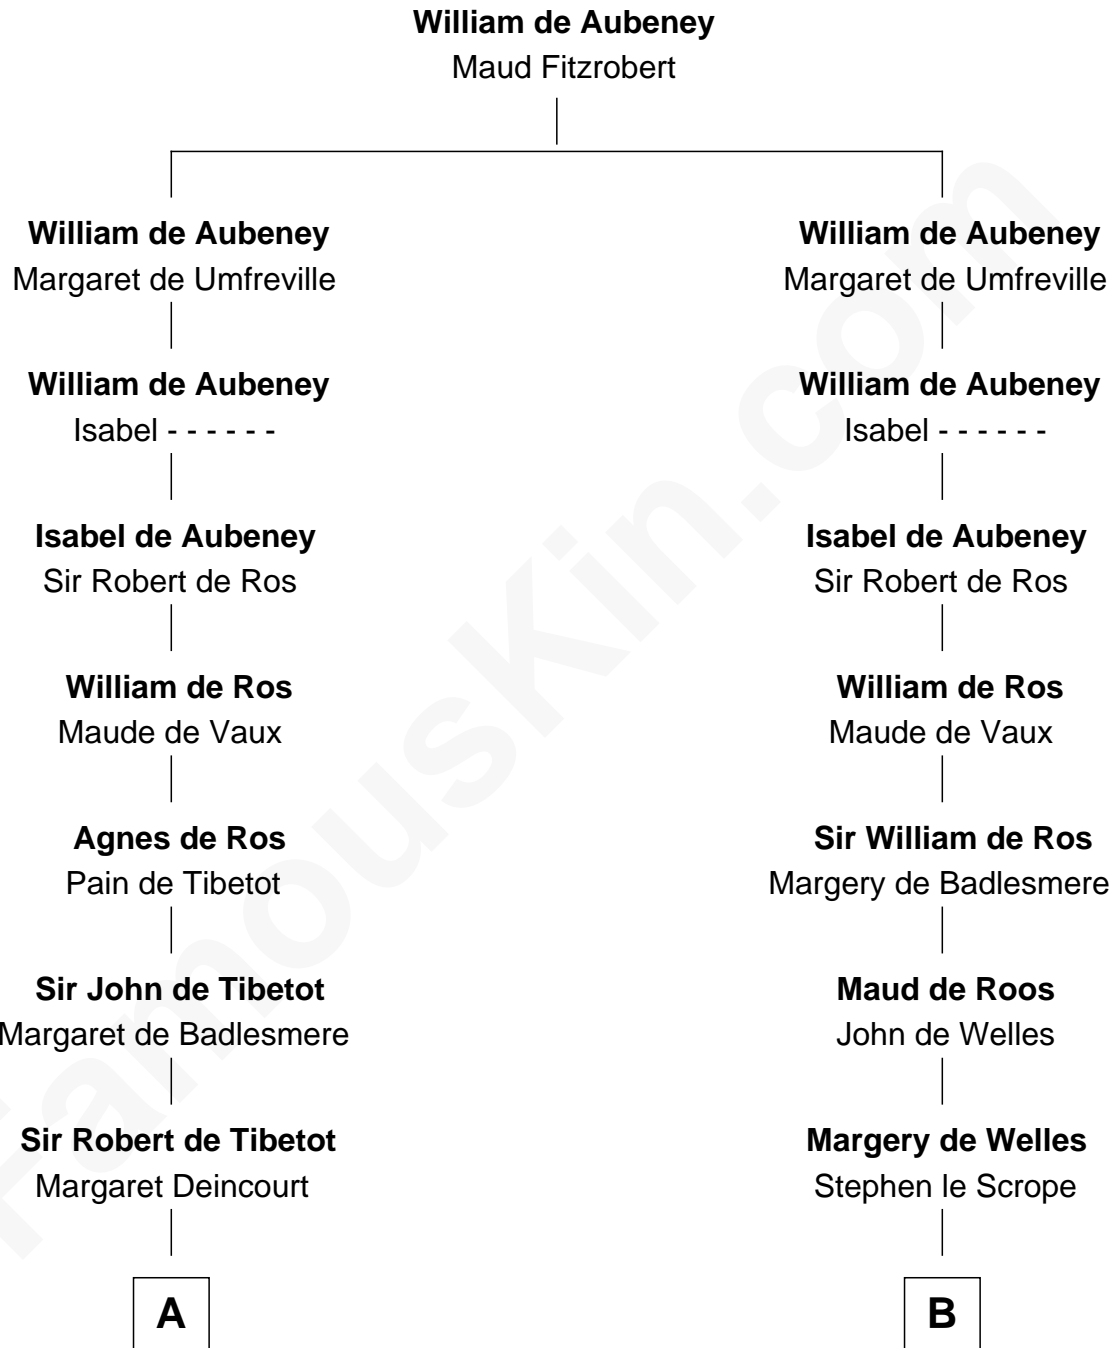

Francis Lightfoot Lee

Signer of the Declaration of Independence