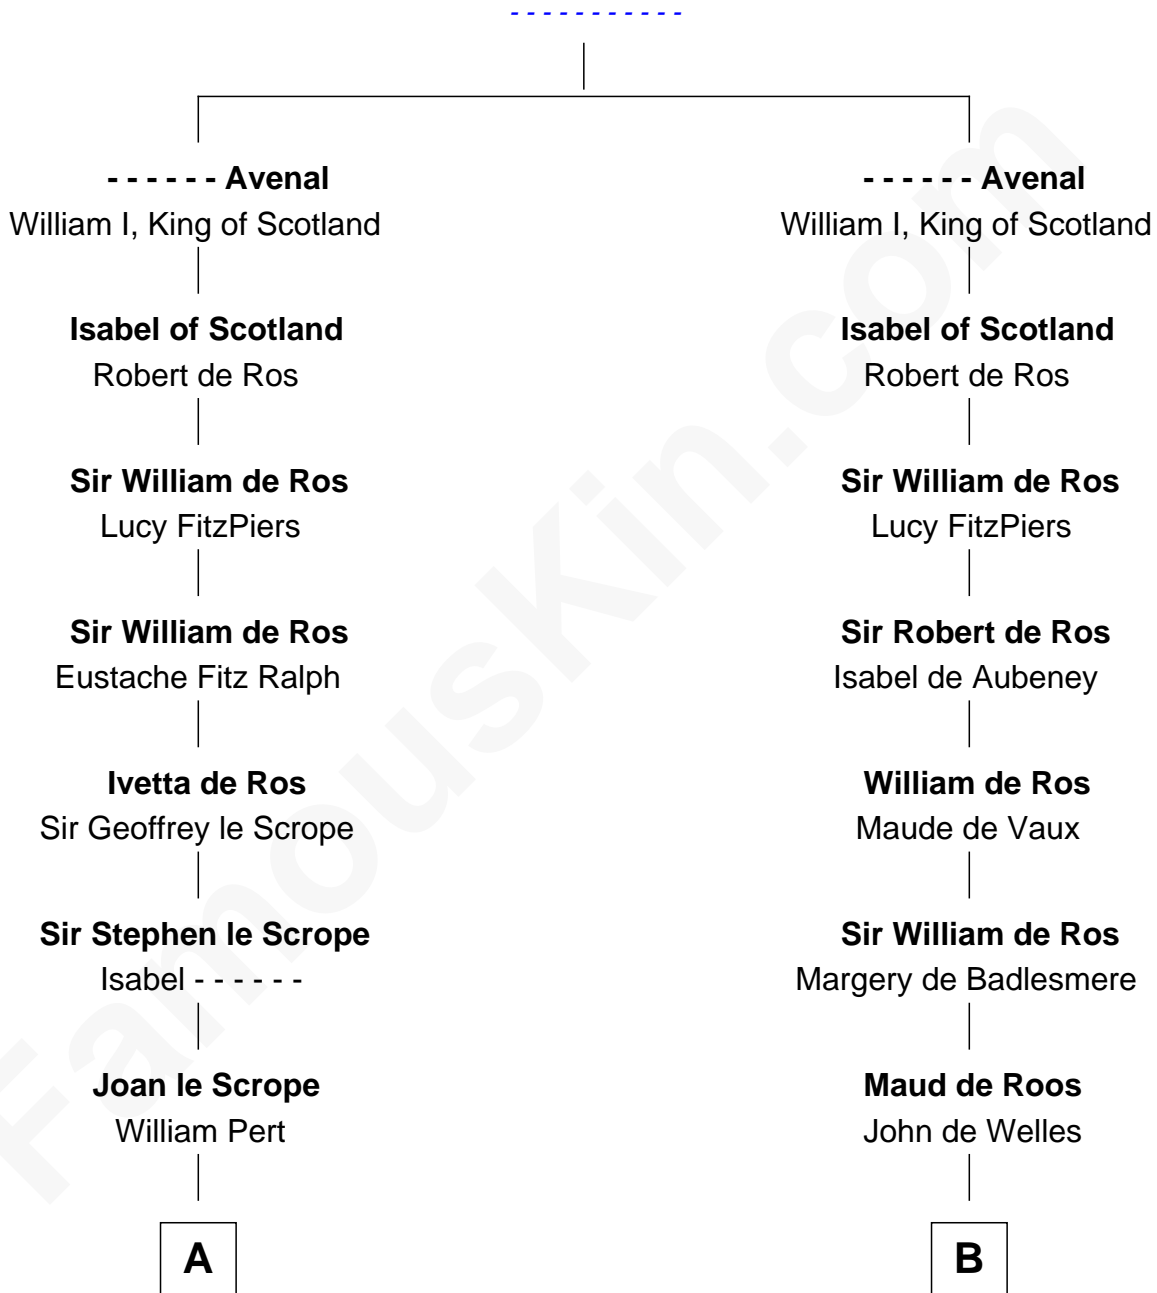

FamousKin.com

Relationship Chart of

Henry Lee III

9th Governor of Virginia

19th cousin 2 times removed of

Francis Lightfoot Lee

Signer of the Declaration of Independence

Richard Avenal

C

Mary Isham
Col. William Randolph

Elizabeth Randolph
Richard Bland

Mary Bland
Henry Lee

Col. Henry Lee
Lucy Grymes

Henry Lee III
Light-Horse Harry

D

Hannah Harrison
Philip Ludwell

Hannah Ludwell
Gov. Thomas Lee

Francis Lightfoot Lee
Signer of Declaration of Independence