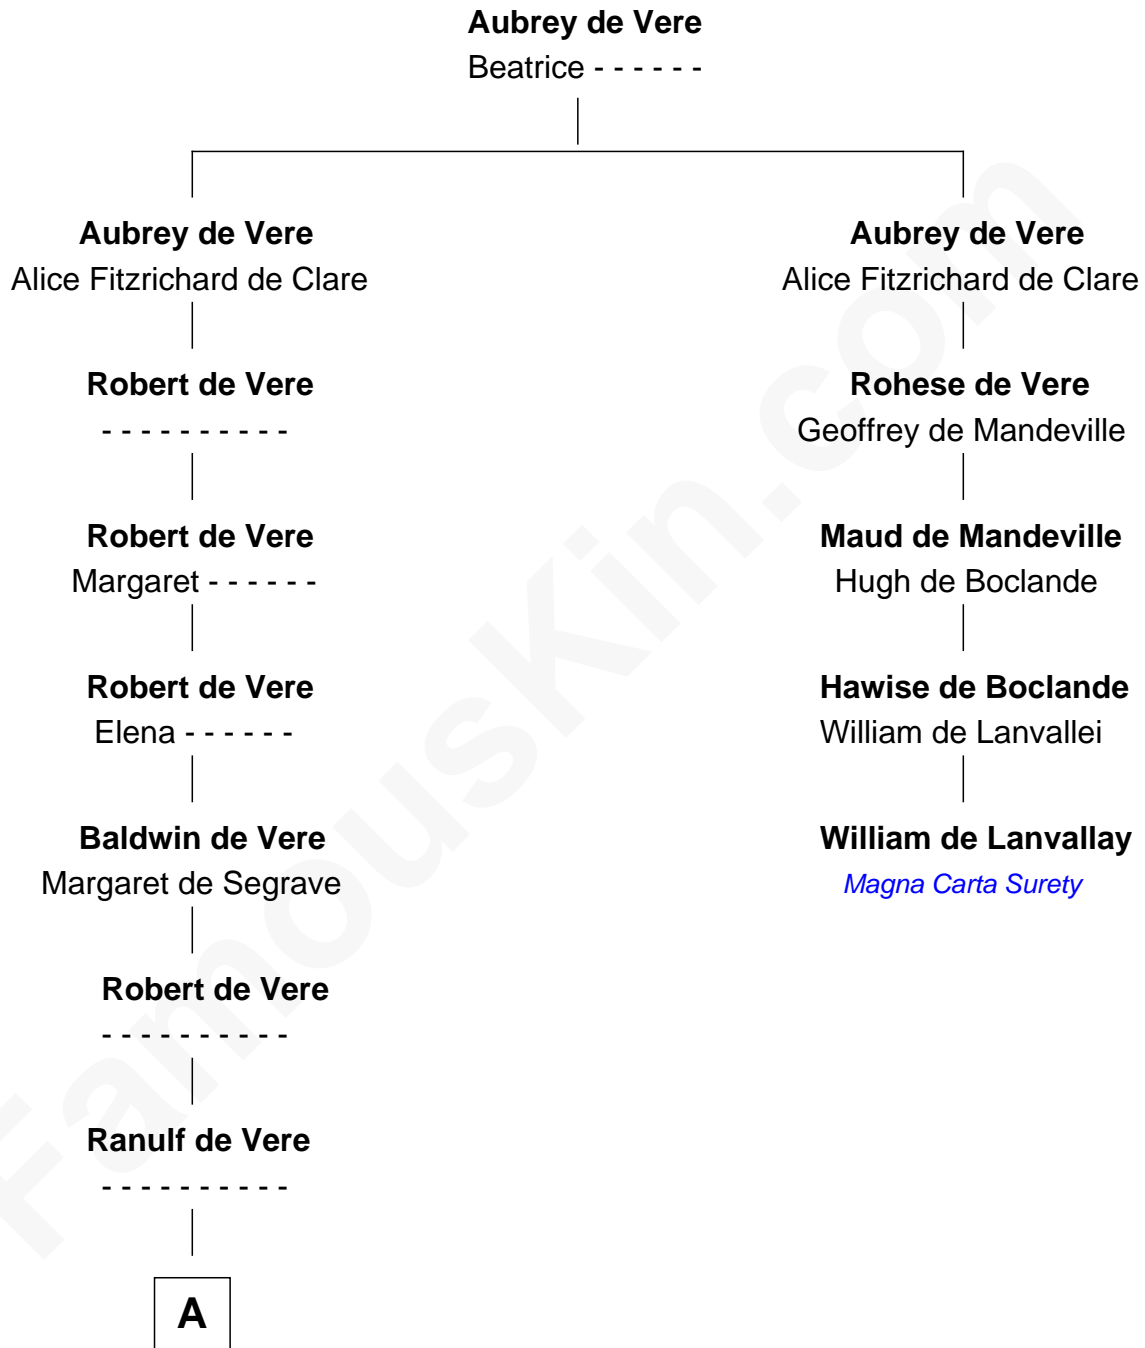

FamousKin.com Relationship Chart of

Henry Lee III

9th Governor of Virginia

4th cousin 17 times removed of

William de Lanvallay

Magna Carta Surety

A

Robert de Vere
Elizabeth de Northburgh

Robert de Vere
Anne Malsores

Baldwin Vere
Elena -----

Richard Vere
Isabel Green

Elena Vere
Thomas Isham

Euseby Isham
Anne Pulton

Gregory Isham
Elizabeth Dale

Sir Euseby Isham
Anne Borlase

William Isham
Mary Brett

Henry Isham
Katherine Banks

B

B

—
Mary Isham
Col. William Randolph

—
Elizabeth Randolph
Richard Bland

—
Mary Bland
Henry Lee

—
Col. Henry Lee
Lucy Grymes

—
Henry Lee III
Light-Horse Harry