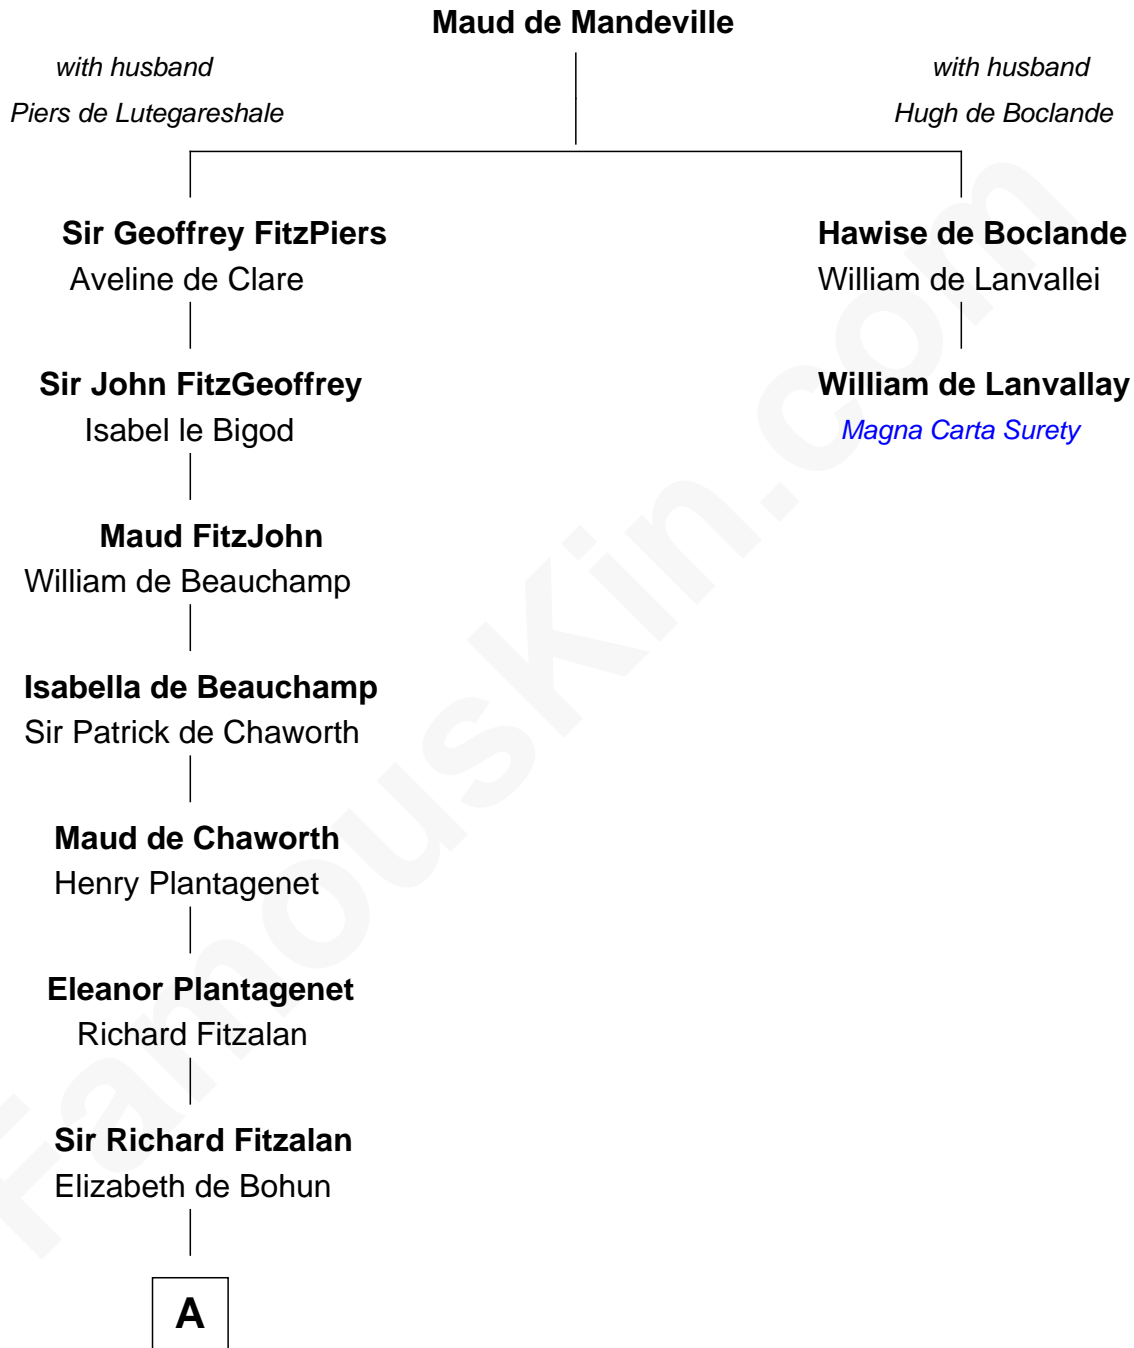

FamousKin.com

Relationship Chart of

Henry Lee III

9th Governor of Virginia

1st cousin 18 times removed of

William de Lanvallay
Magna Carta Surety

A

Elizabeth Fitzalan

Sir Robert Goushill

Joan Goushill

Sir Thomas Stanley

Katherine Stanley

Sir John Savage

Dulcia Savage

Sir Henry Bold

Maud Bold