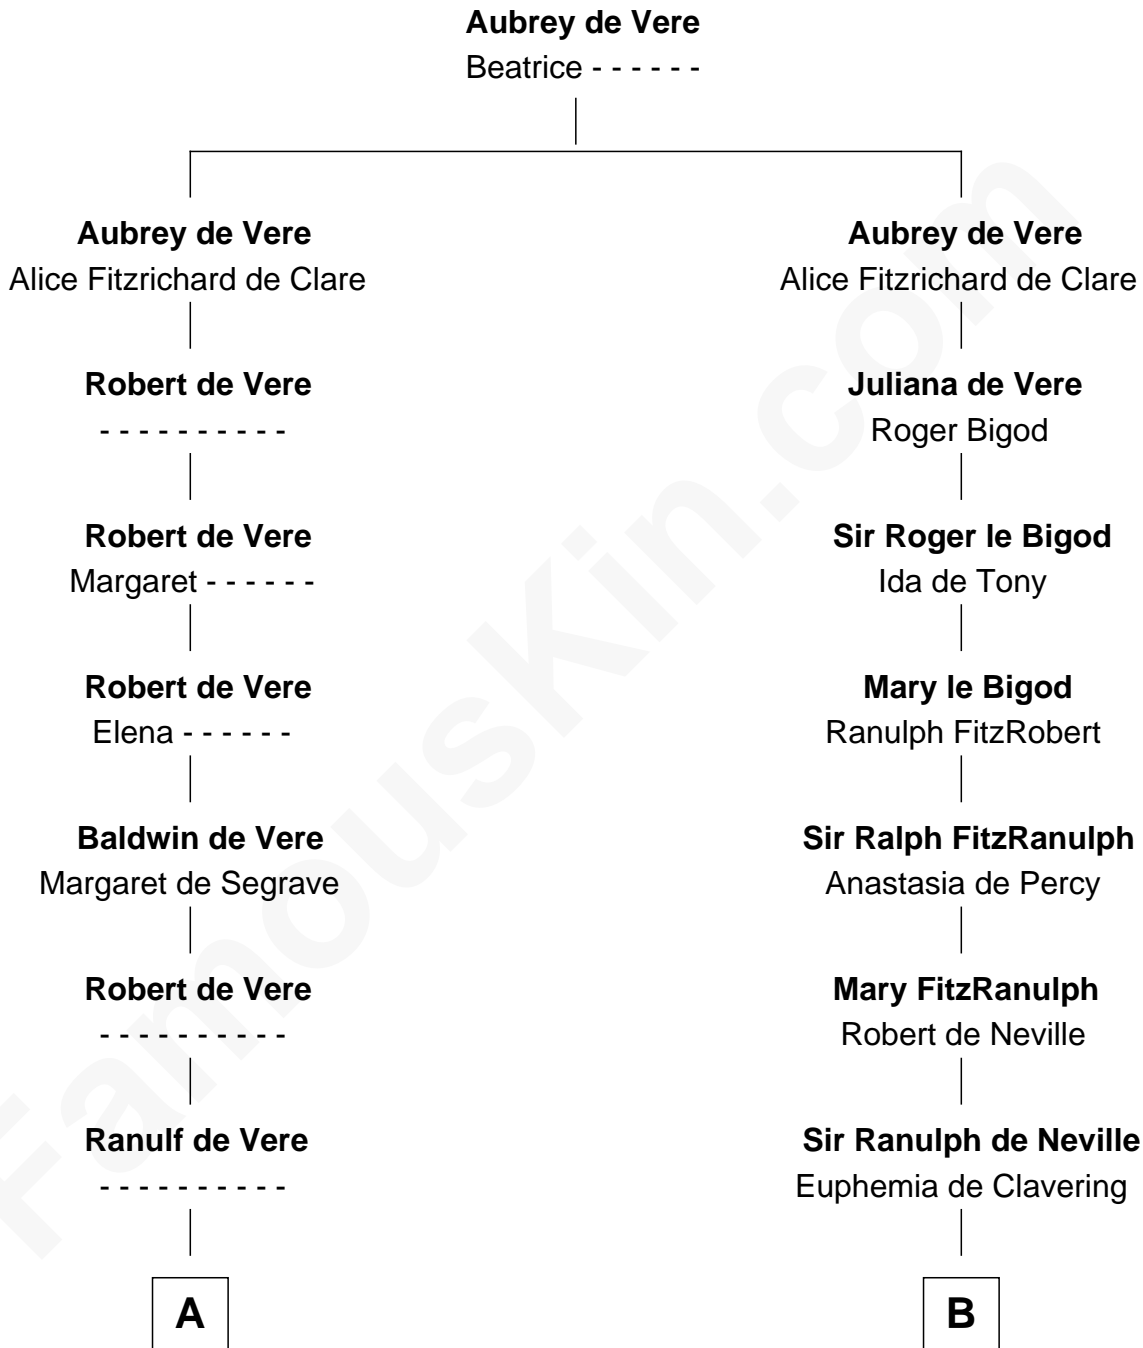

FamousKin.com

Relationship Chart of

Henry Lee III

9th Governor of Virginia

14th cousin 7 times removed of

Jane Seymour

3rd Wife of King Henry VIII