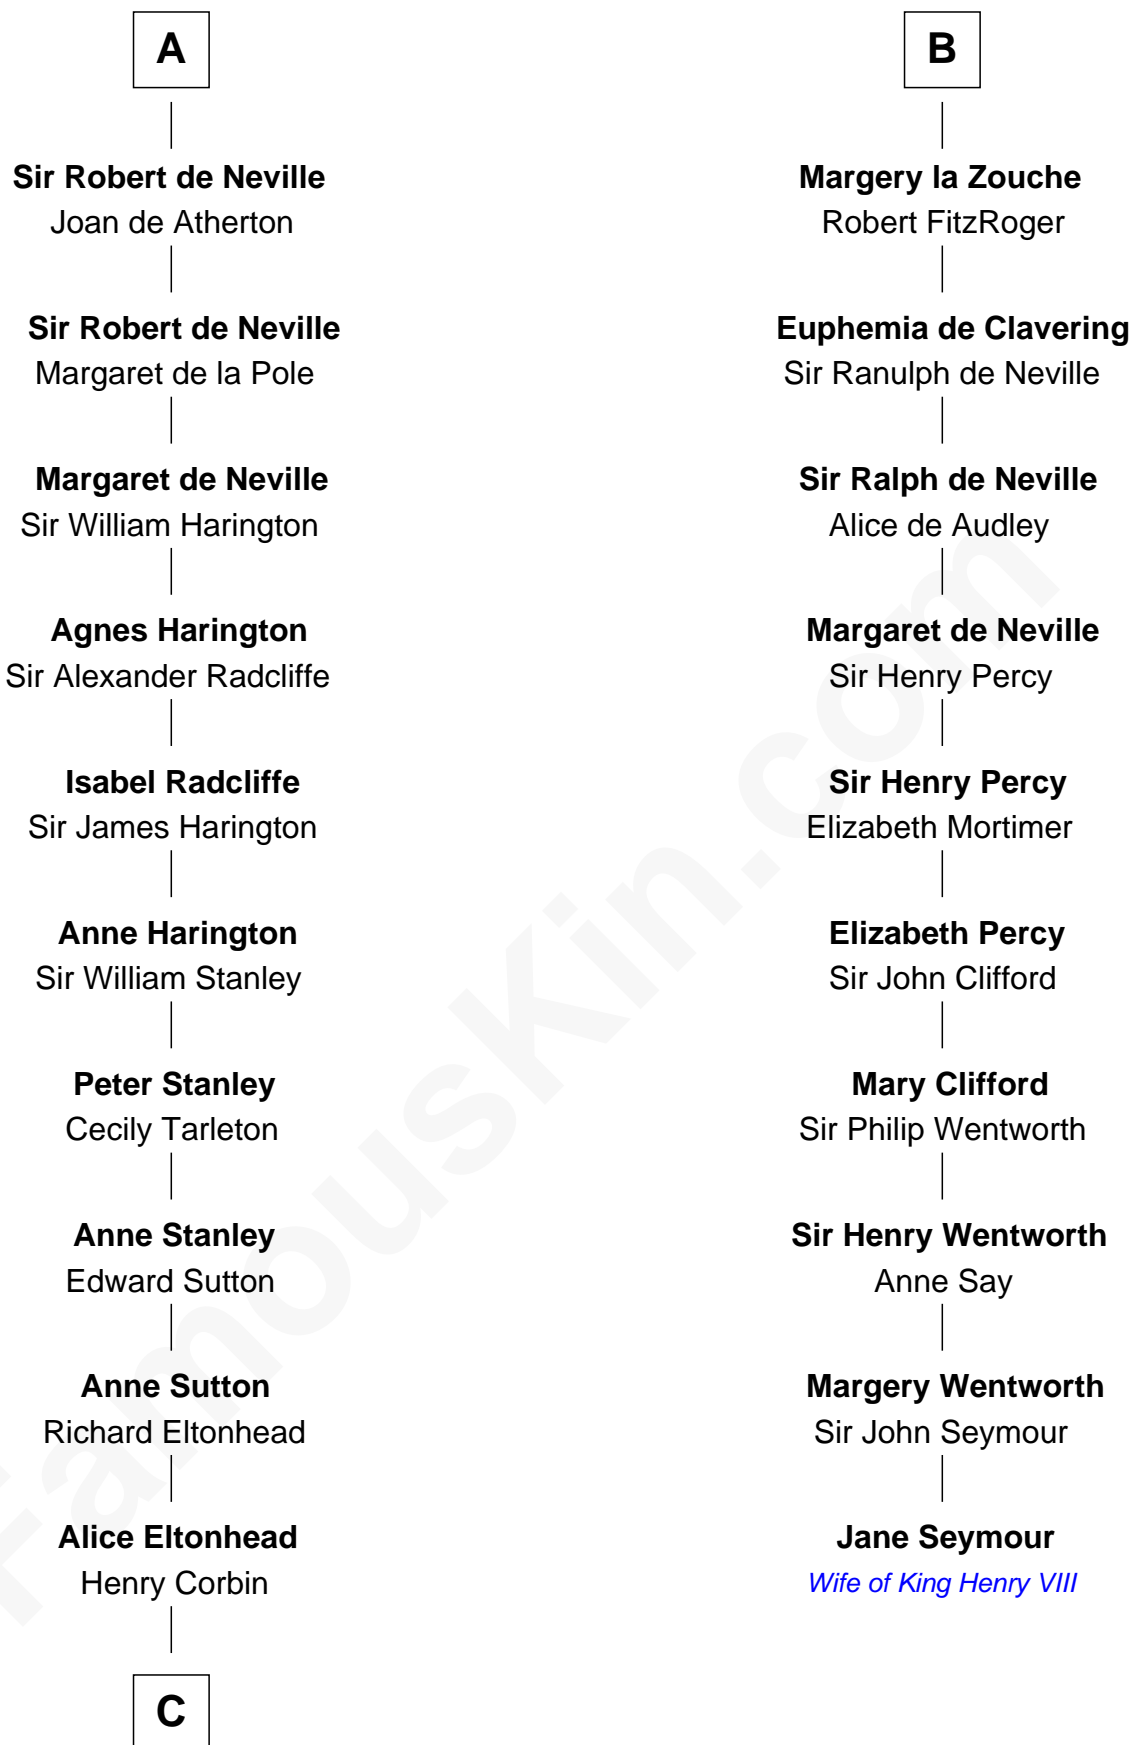

## Relationship Chart of

### Henry Lee III

9th Governor of Virginia

16th cousin 4 times removed of

### Jane Seymour

3rd Wife of King Henry VIII

**Maldred of Carlisle and Allendale**

Edith of Northumbria

**C**

—  
**Laetitia Corbin**

Richard Lee

—  
**Henry Lee**