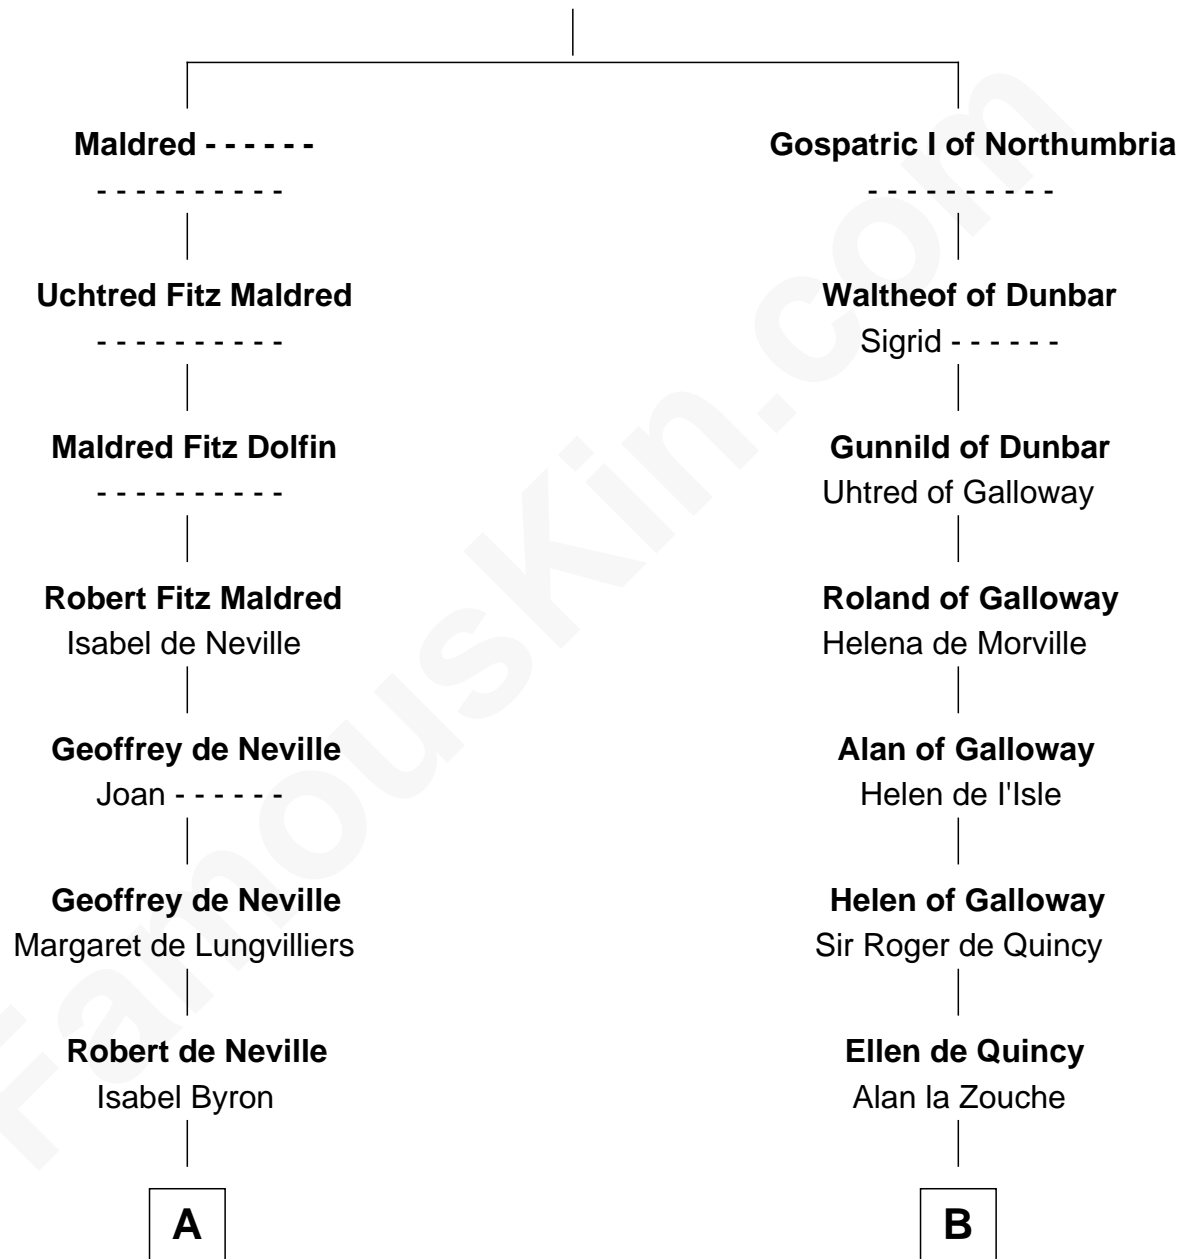

## Relationship Chart of

### Henry Lee III

9th Governor of Virginia

16th cousin 4 times removed of

### Jane Seymour

3rd Wife of King Henry VIII

**Maldred of Carlisle and Allendale**

Edith of Northumbria

**C**

—  
**Laetitia Corbin**

Richard Lee

—  
**Henry Lee**

Mary Bland

—  
**Col. Henry Lee**

Lucy Grymes

—  
**Henry Lee III**

*Light-Horse Harry*

FamousKin.com