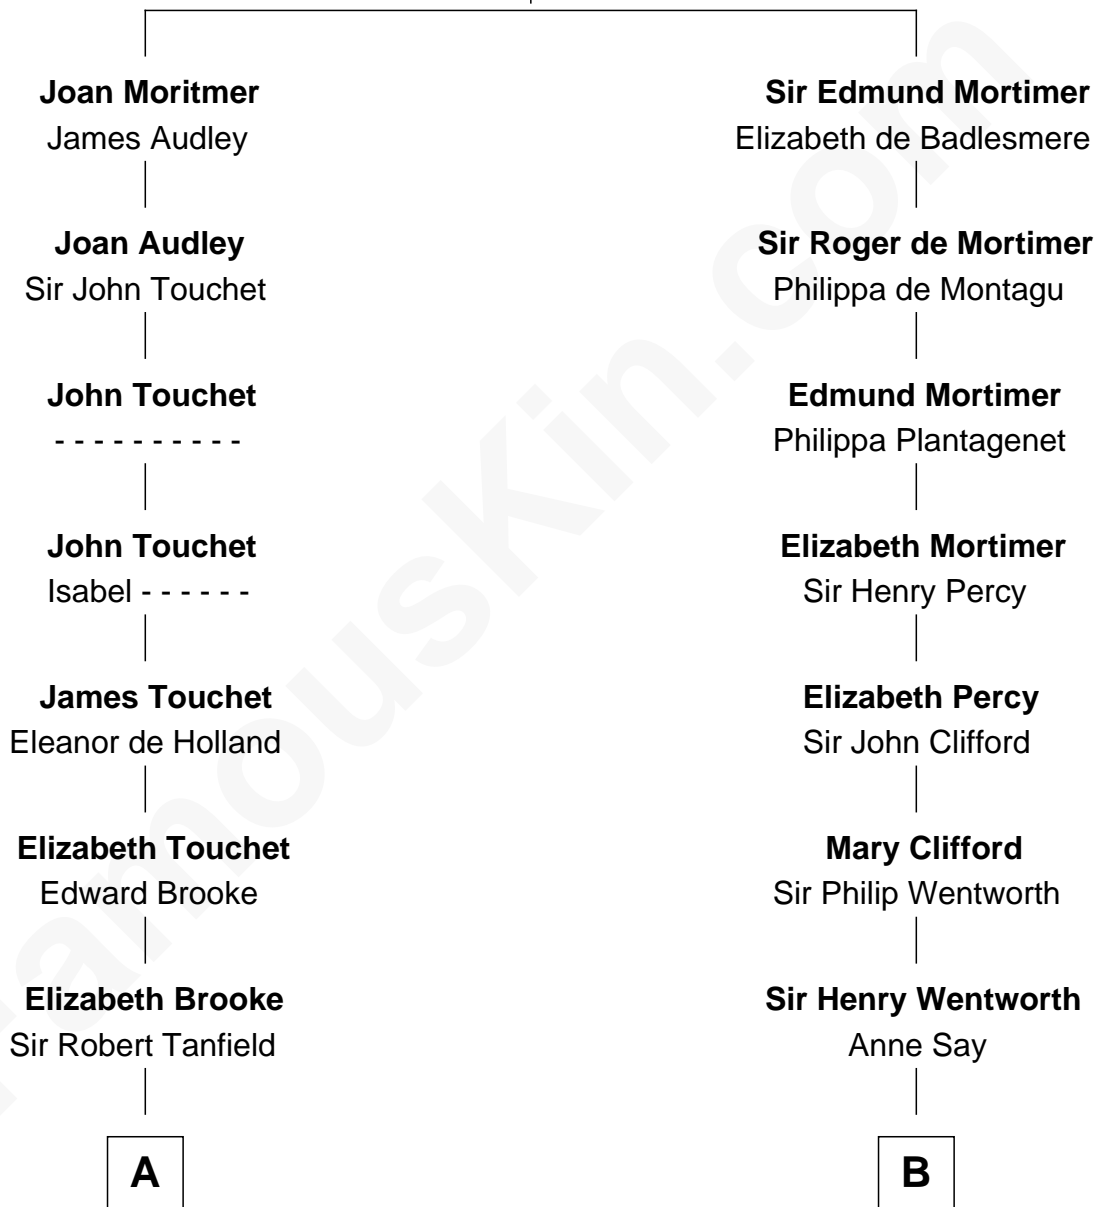

## Relationship Chart of

### Henry Lee III

9th Governor of Virginia

8th cousin 10 times removed of

### Jane Seymour

3rd Wife of King Henry VIII

**Roger de Mortimer**

Joan de Geneville

**C**

Col. Henry Lee

Lucy Grymes

Henry Lee III

*Light-Horse Harry*

FamousKin.com