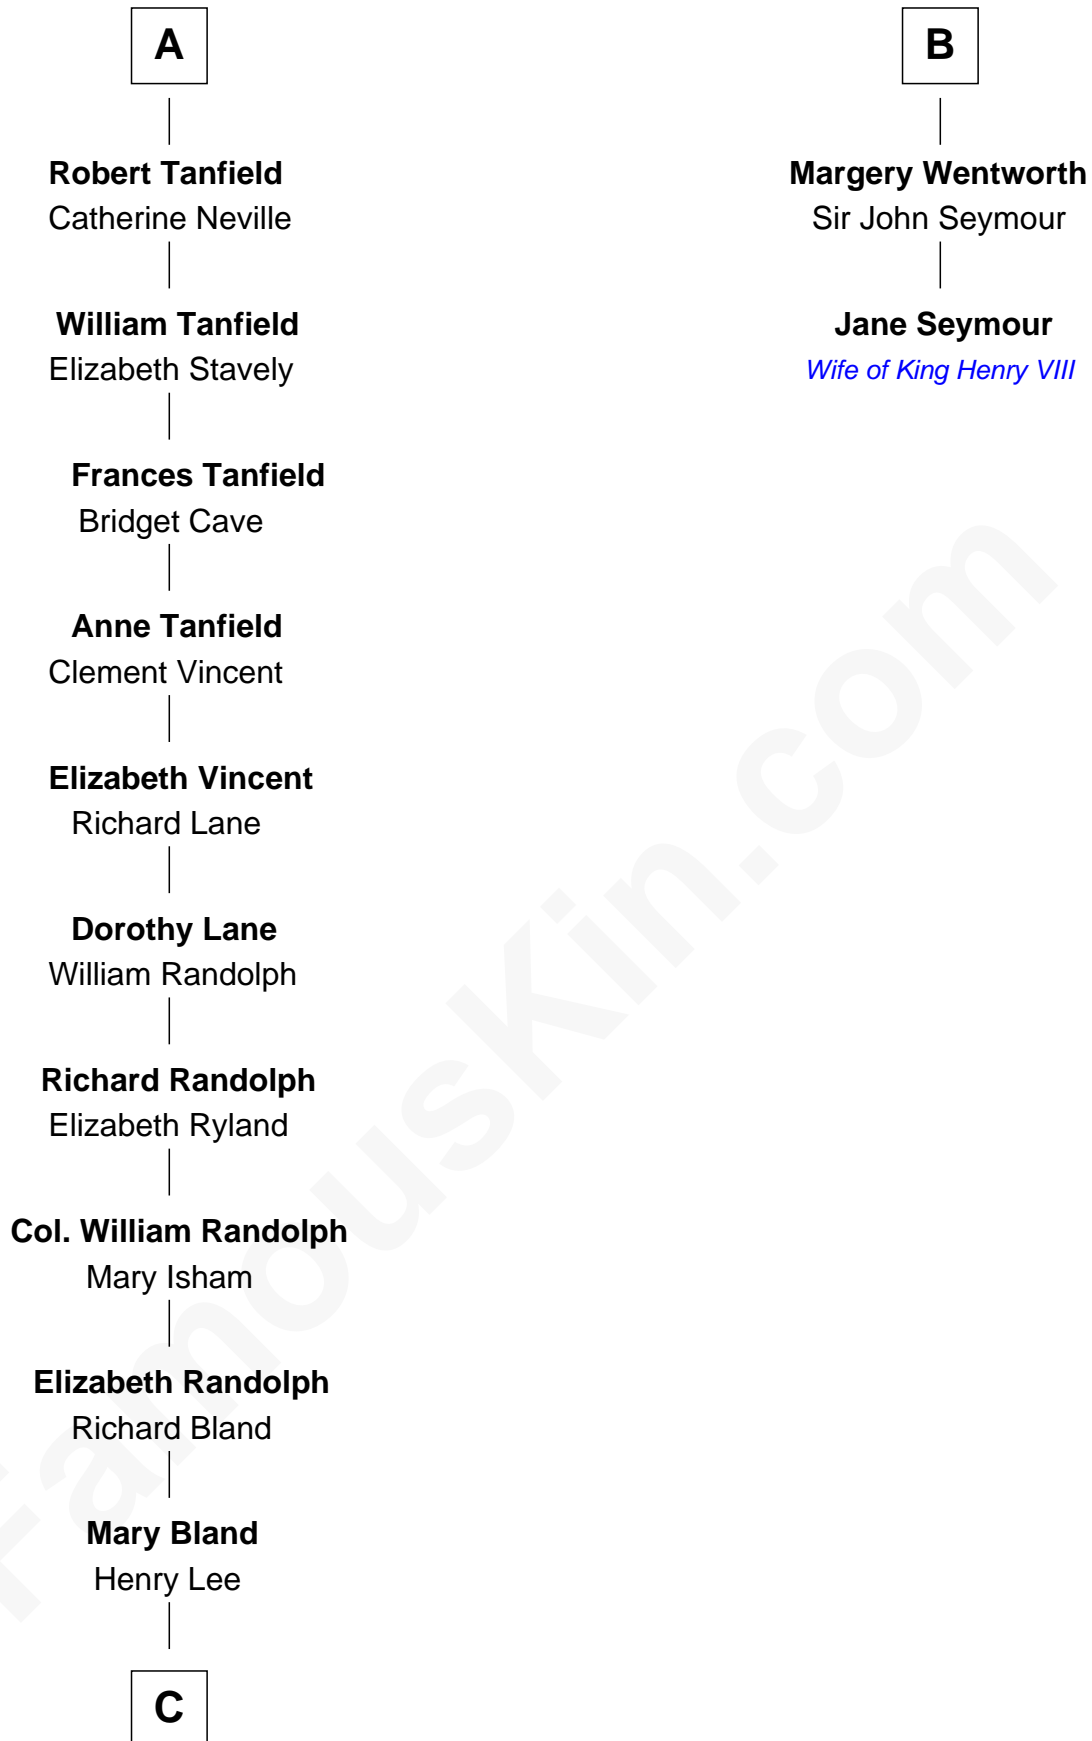

### Jane Seymour

3rd Wife of King Henry VIII

**Roger de Mortimer**

Joan de Geneville

**C**

Col. Henry Lee

Lucy Grymes

Henry Lee III

*Light-Horse Harry*

FamousKin.com