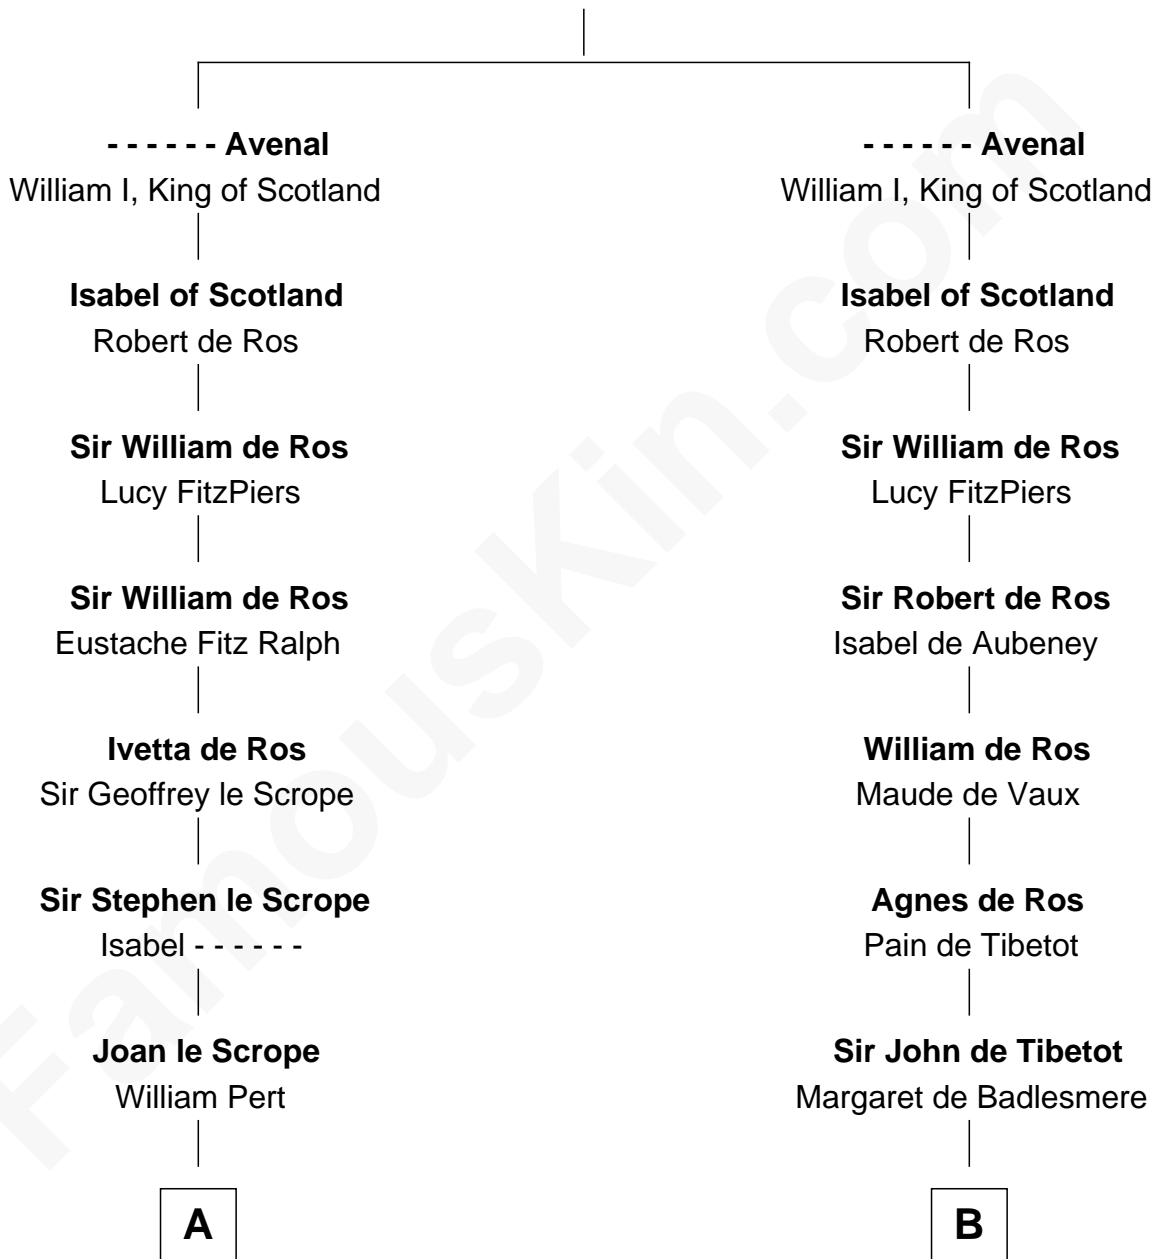

FamousKin.com

Relationship Chart of

Henry Lee III

9th Governor of Virginia

13th cousin 8 times removed of

Jane Seymour

3rd Wife of King Henry VIII

Richard Avenal

C

—
Mary Isham
Col. William Randolph

—
Elizabeth Randolph
Richard Bland

—
Mary Bland
Henry Lee

—
Col. Henry Lee
Lucy Grymes

—
Henry Lee III
Light-Horse Harry