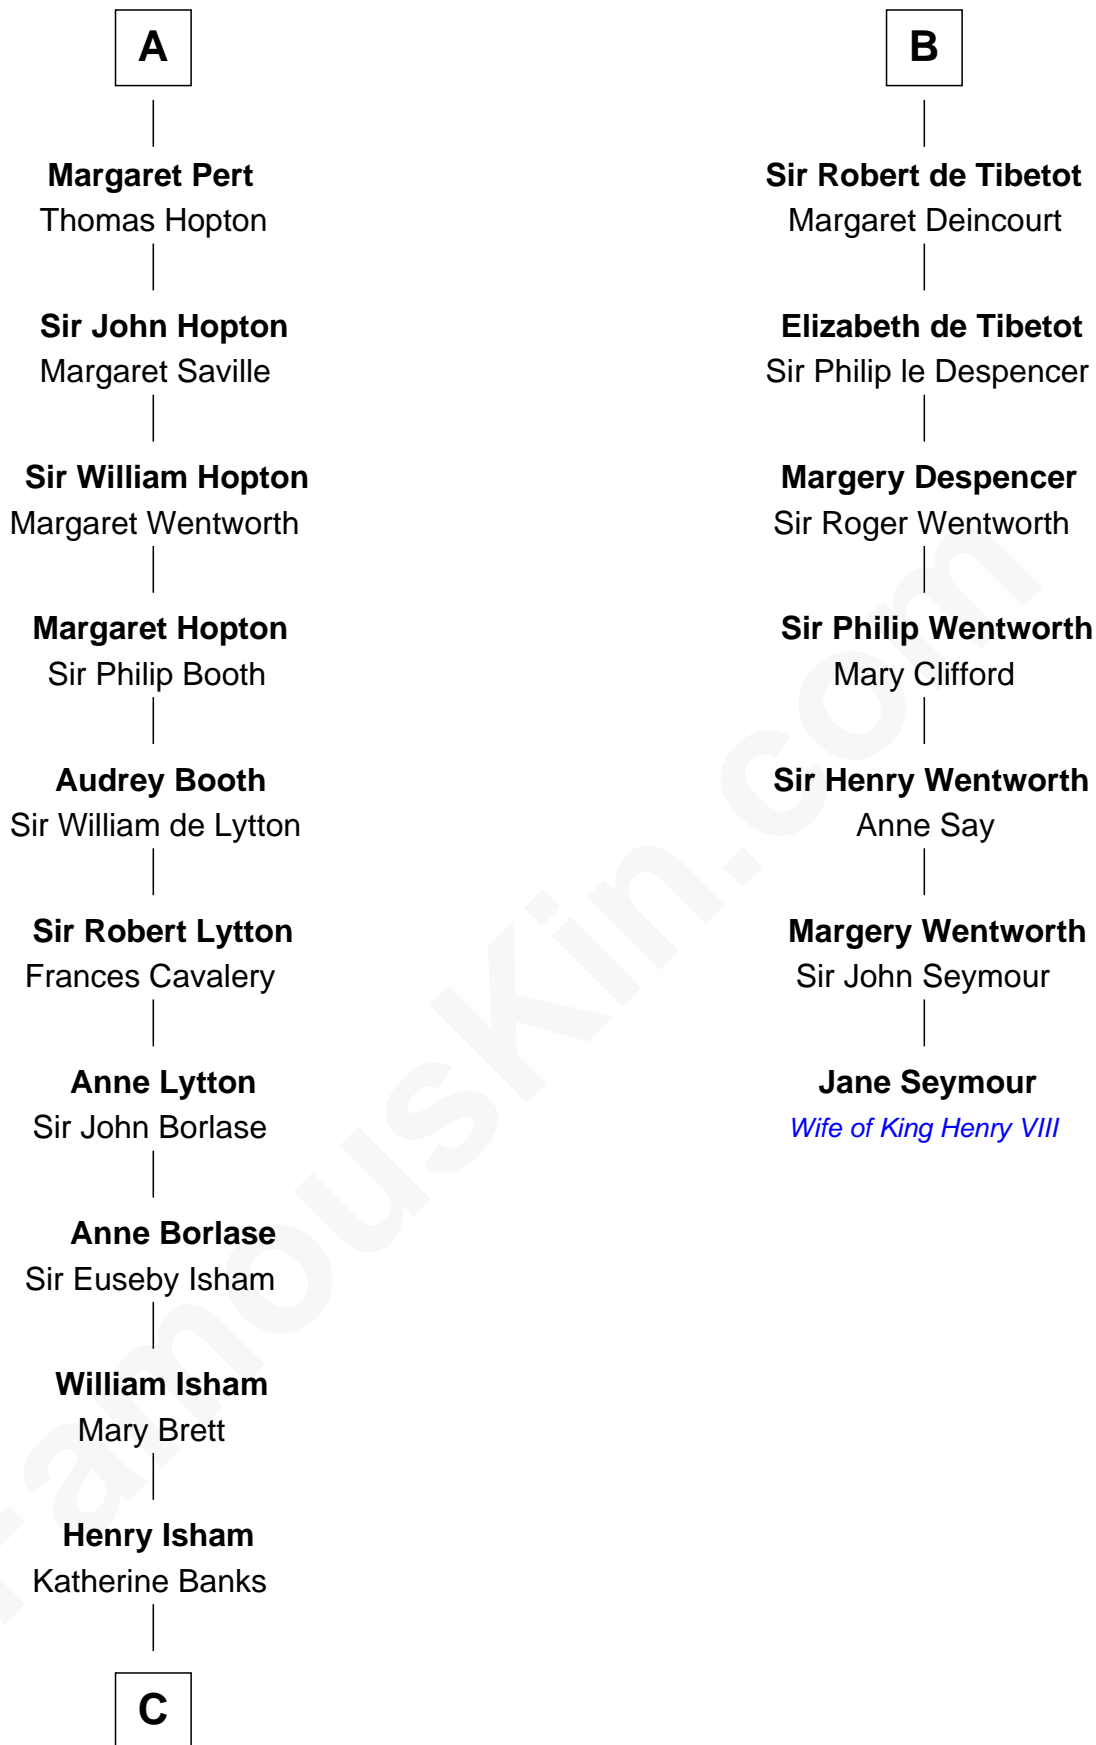

FamousKin.com

Relationship Chart of

Henry Lee III

9th Governor of Virginia

13th cousin 8 times removed of

Jane Seymour

3rd Wife of King Henry VIII

Richard Avenal

C

—
Mary Isham
Col. William Randolph

—
Elizabeth Randolph
Richard Bland

—
Mary Bland
Henry Lee

—
Col. Henry Lee
Lucy Grymes

—
Henry Lee III
Light-Horse Harry