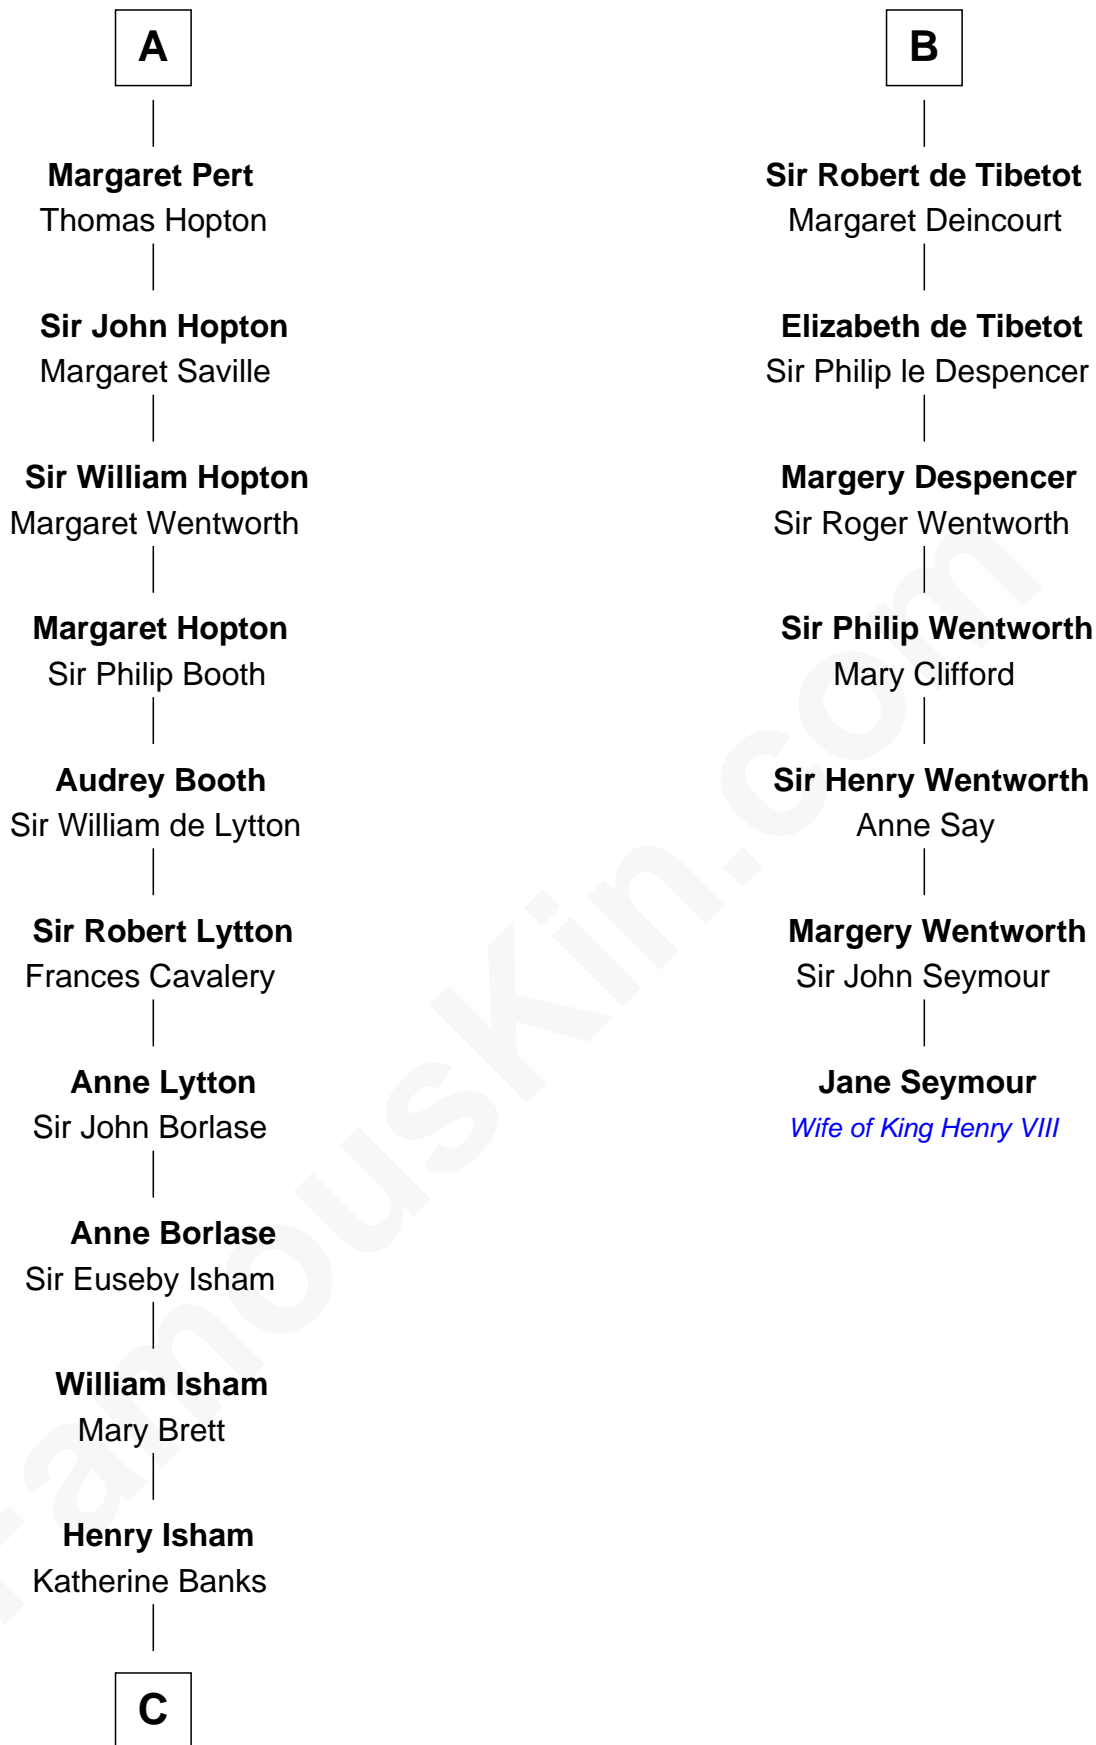

FamousKin.com

Relationship Chart of

Henry Lee III

9th Governor of Virginia

13th cousin 8 times removed of

Jane Seymour

3rd Wife of King Henry VIII

Robert de Ros
Sybil de Valoines

C

—
Mary Isham
Col. William Randolph

—
Elizabeth Randolph
Richard Bland

—
Mary Bland
Henry Lee

—
Col. Henry Lee
Lucy Grymes

—
Henry Lee III
Light-Horse Harry