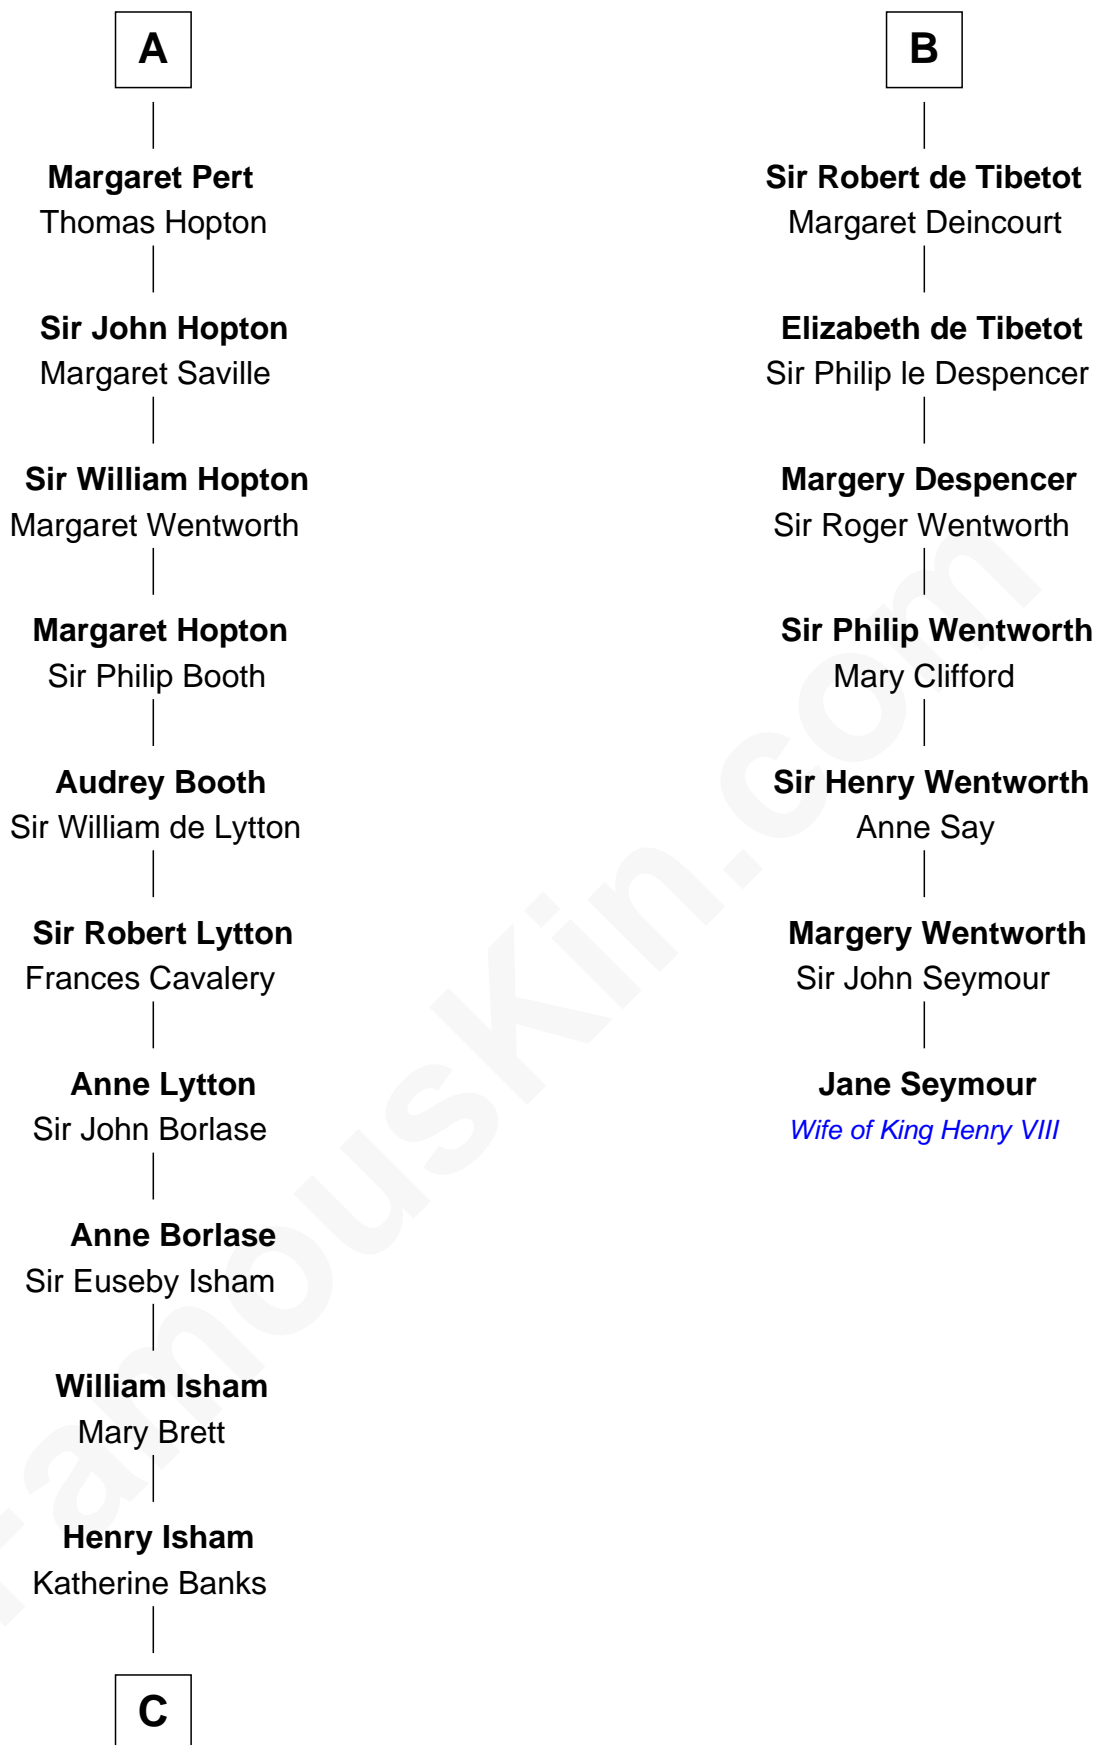

FamousKin.com

Relationship Chart of

Henry Lee III

9th Governor of Virginia

13th cousin 8 times removed of

Jane Seymour

3rd Wife of King Henry VIII

William Trusbut

C

—
Mary Isham
Col. William Randolph

—
Elizabeth Randolph
Richard Bland

—
Mary Bland
Henry Lee

—
Col. Henry Lee
Lucy Grymes

—
Henry Lee III
Light-Horse Harry