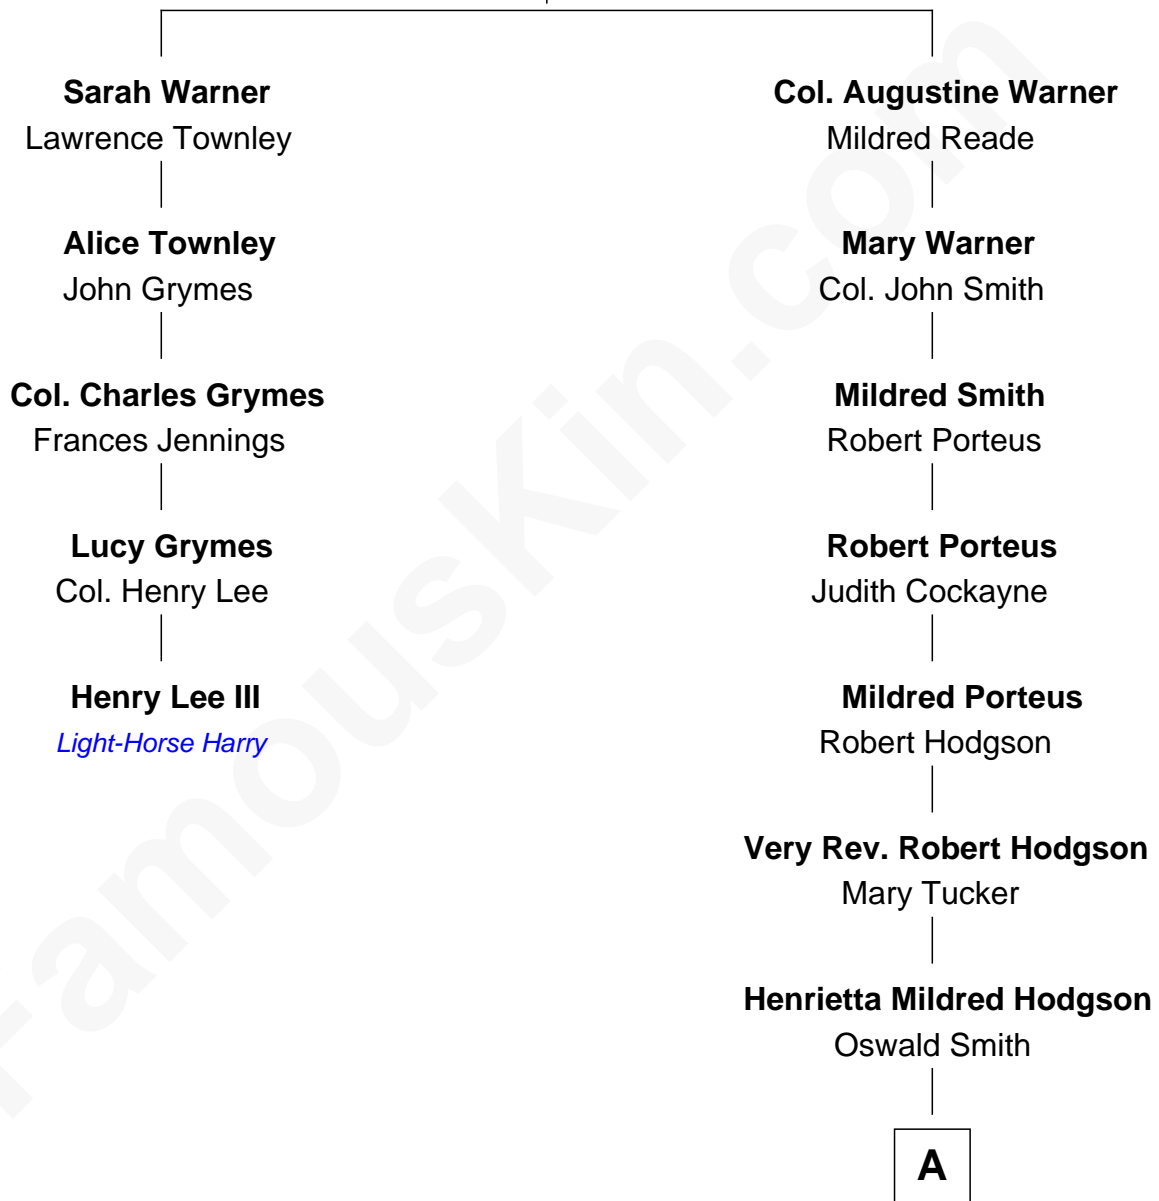

# FamousKin.com Relationship Chart of

**Henry Lee III**

*9th Governor of Virginia*

4th cousin 6 times removed of

**Queen Elizabeth II**

*Queen of the United Kingdom*

**Augustine Warner**

Mary Townley

A

Frances Dora Smith

Claude Bowes-Lyon

Claude George Bowes-Lyon

Cecilia Nina Cavendish-Bentinck

Elizabeth Bowes-Lyon

George VI, King of the United Kingdom

Queen Elizabeth II

*Queen of the United Kingdom*