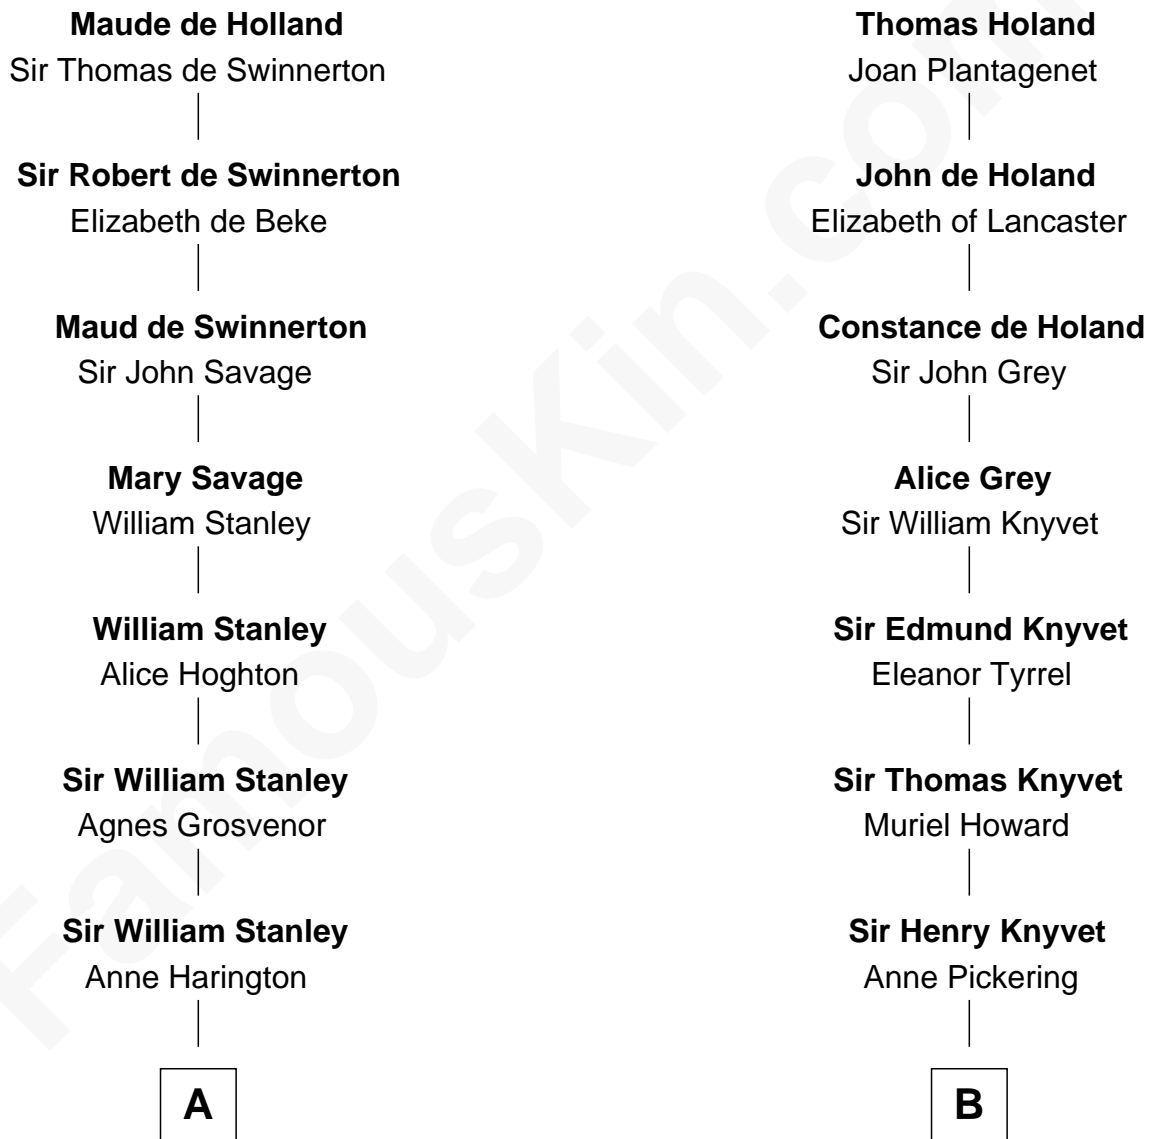

FamousKin.com Relationship Chart of

Henry Lee III

9th Governor of Virginia

14th cousin 6 times removed of

Queen Elizabeth II

Queen of the United Kingdom

Sir Robert de Holland

Maude la Zouche

C

Rev. Charles William Cavendish-Bentinck

Caroline Louisa Burnaby

Cecilia Nina Cavendish-Bentinck

Claude George Bowes-Lyon

Elizabeth Bowes-Lyon

George VI, King of the United Kingdom

Queen Elizabeth II

Queen of the United Kingdom